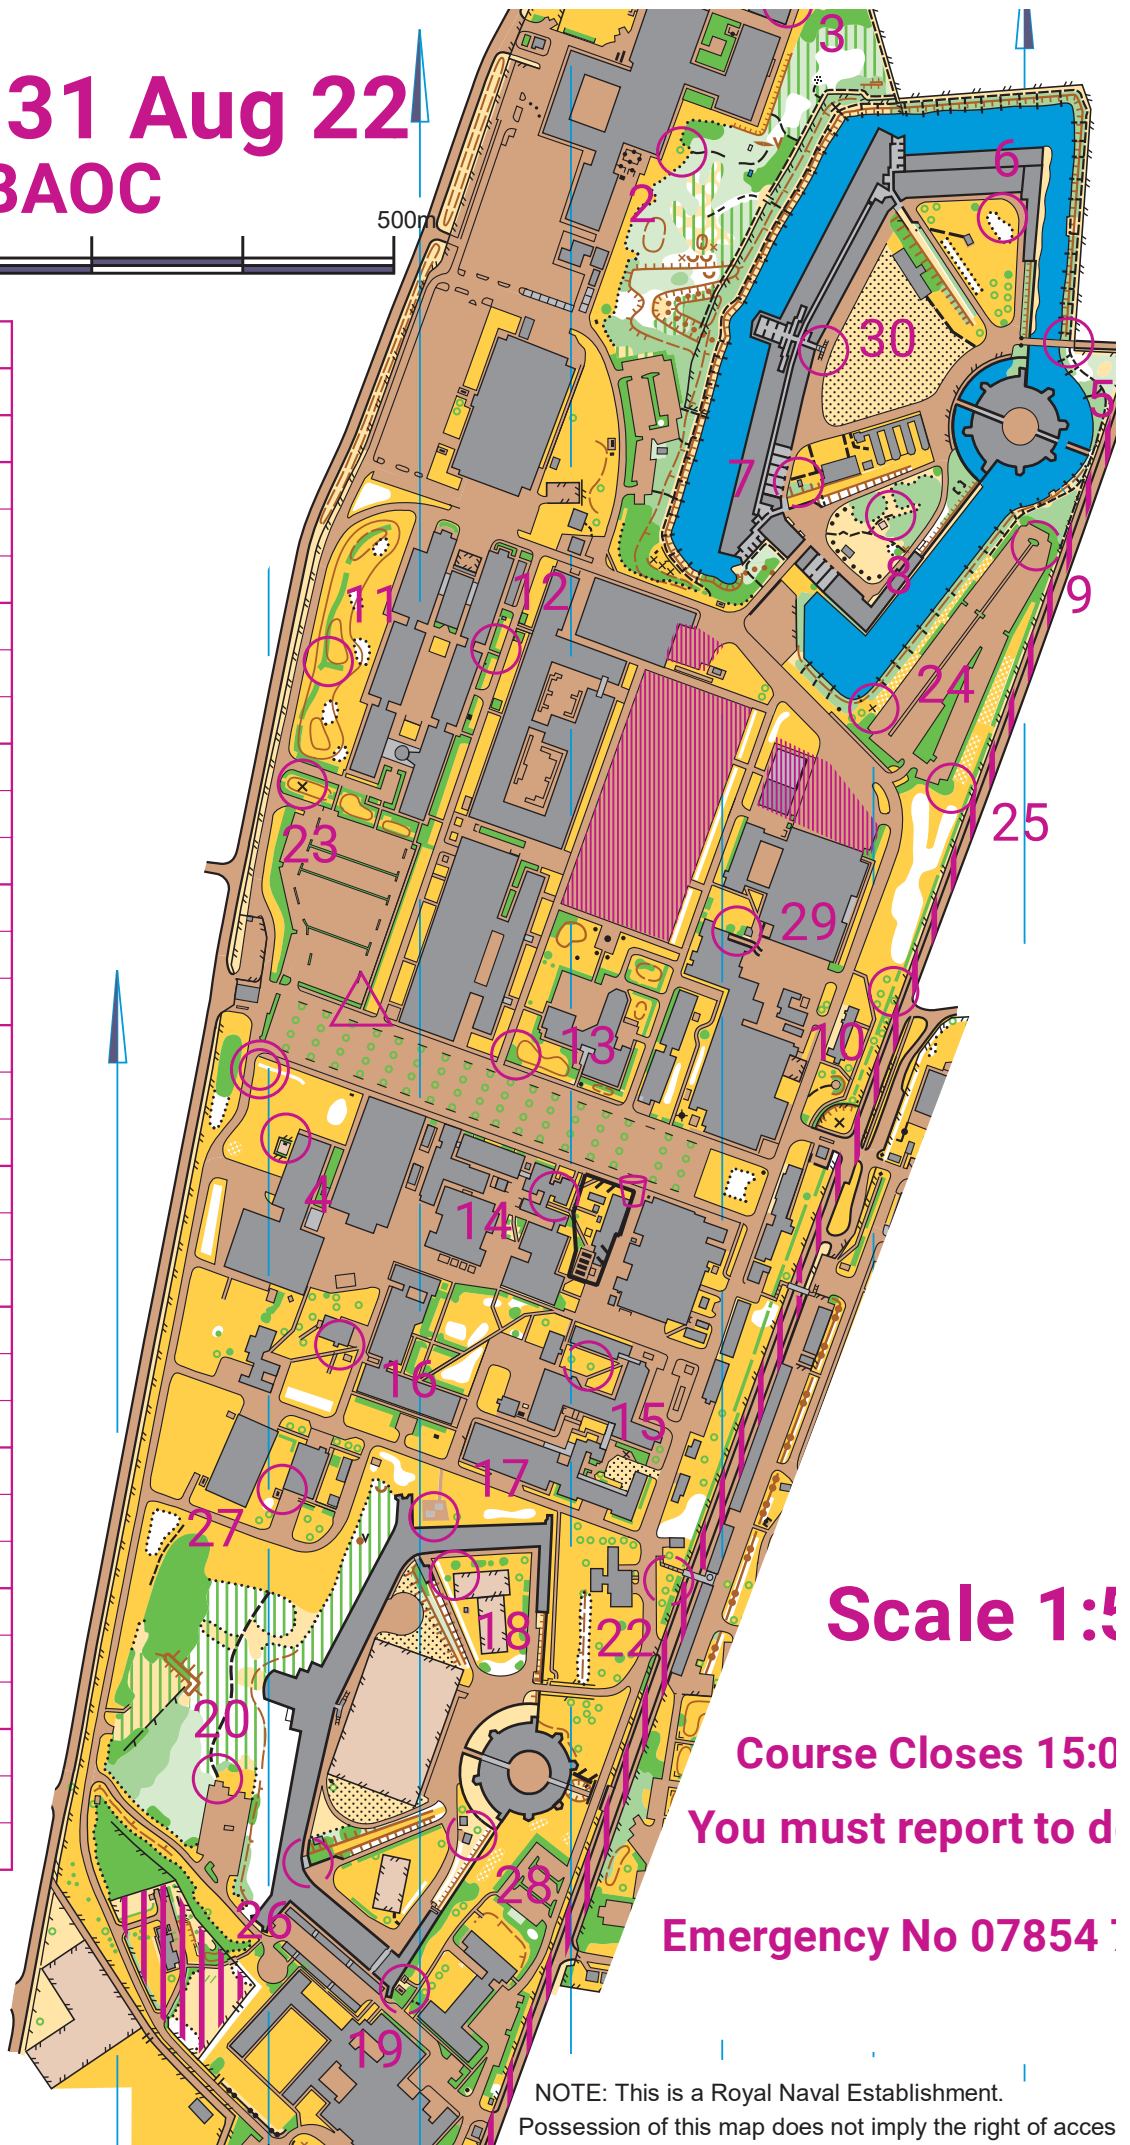

MLS SS 31 Aug 22

HQ RC - BAOC

Sultan MLS SS 2022				
Score	30 controls			
1	100	○		┆
2	101	△		○
3	102	←	■	┆
4	103	↗		○
5	104	⊥		○
6	105	▽		○
7	106	↖		○
8	107	↘		┆
9	108	⊗		○
10	109	↓	⊗	○
11	110	▽		┆
12	111	↑	⊗	┆
13	112	↙	⊗	○
14	114	■		┆
15	115	→	△	○
16	116	■		┆
17	117	↙	■	┆
18	118	↖		┆
19	119	↓	↖	┆
20	120	↘		┆
21	122	⊗	<	<
22	124	↑	△	○
23	125	×		○
24	126	×		
25	127	⊗		○
26	128	⊥		
27	129	↗		┆
28	130	↓	■	┆
29	131	⊗	⊗	┆
30	132	↖		┆

Scale 1:1

Course Closes 15:0

You must report to d

Emergency No 07854

NOTE: This is a Royal Naval Establishment.
Possession of this map does not imply the right of acces