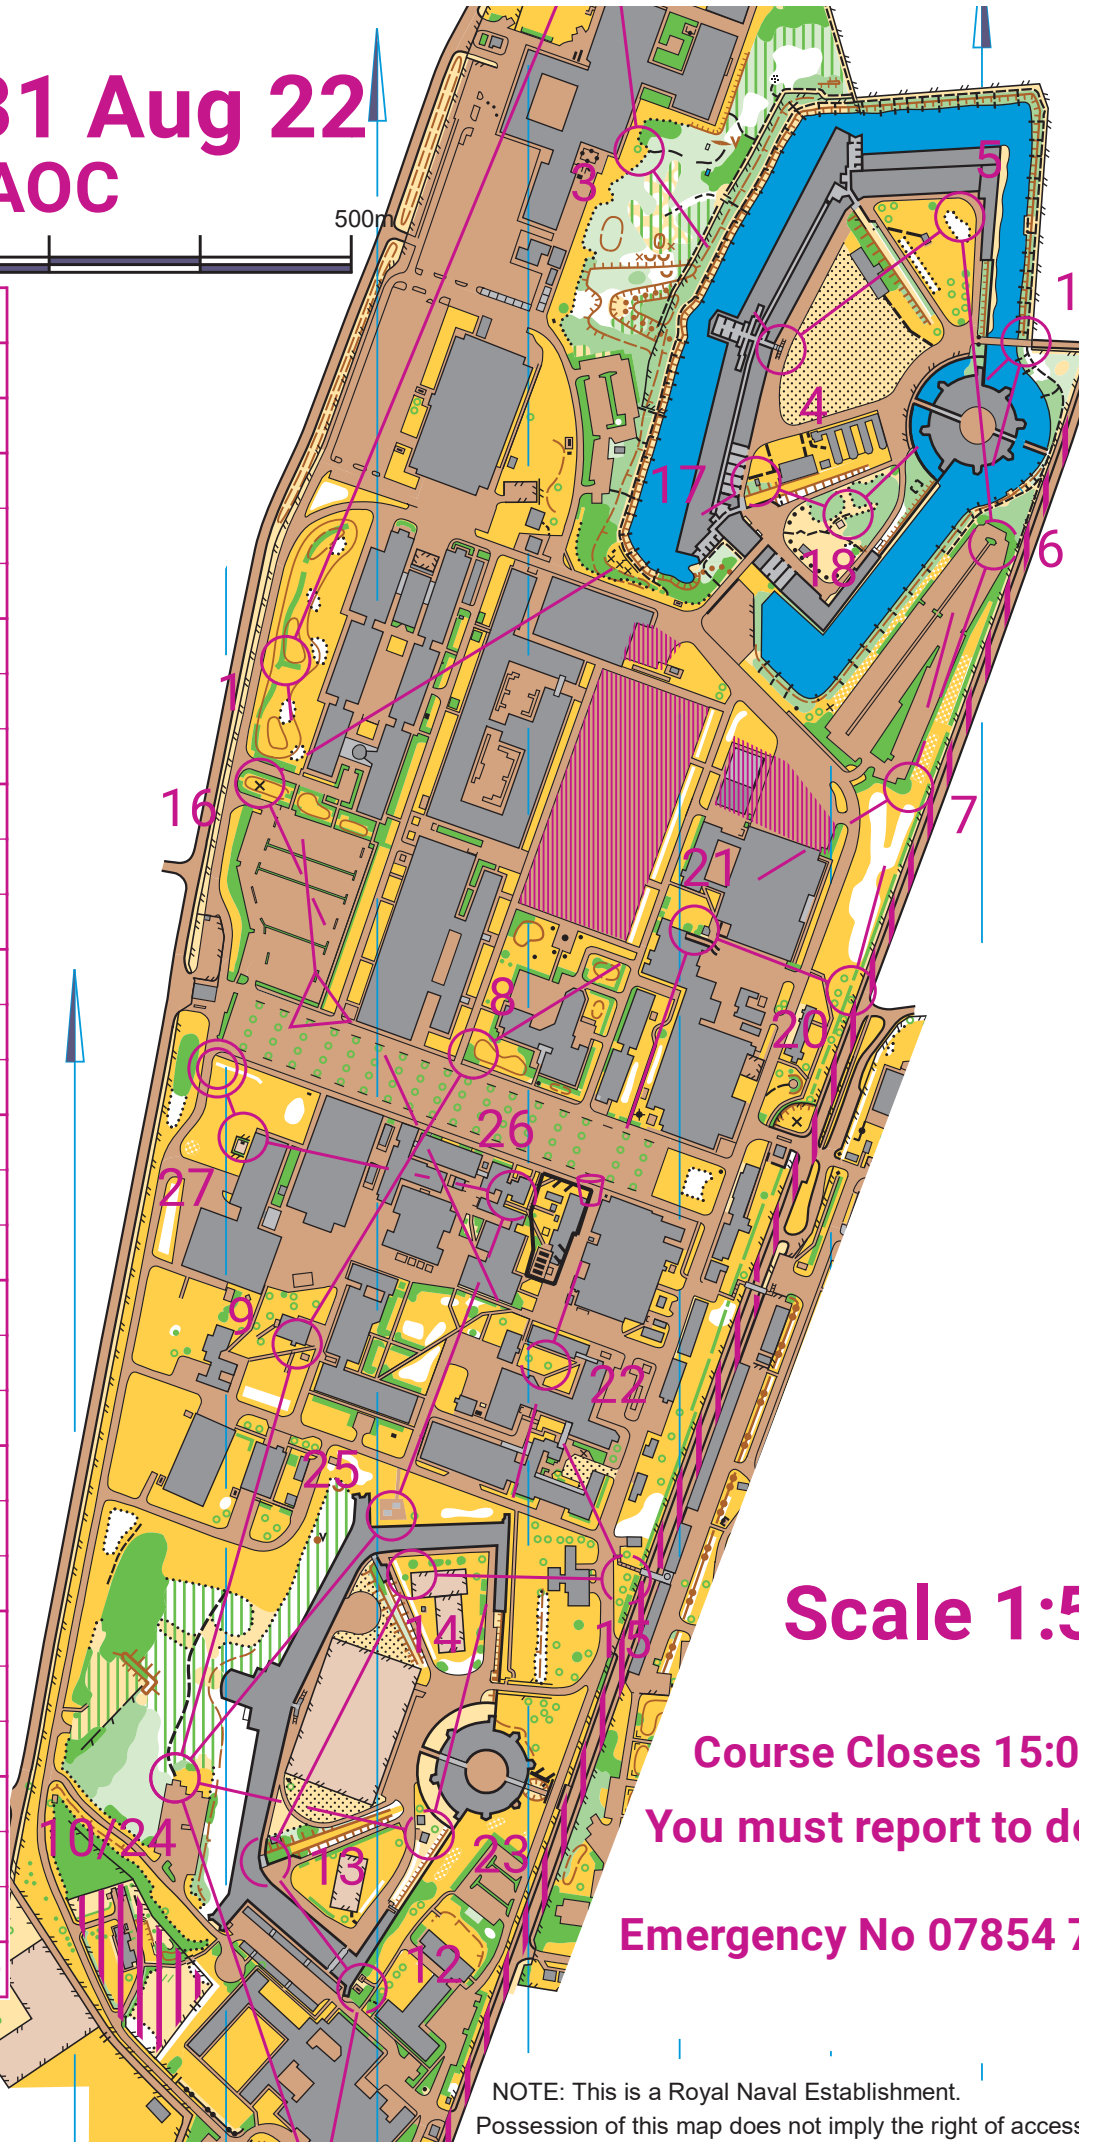

MLS SS 31 Aug 22

HQ RC - BAOC

500m

Sultan MLS SS 2022

Blue	6.6 km	5 m
>		
110		
100		
101		
132		
105		
108		
127		
112		
116		
120		
122		
119		
128		
118		
124		
125		
106		
107		
104		
109		
131		
115		
130		
120		
117		
114		
103		
X	50 m	

Scale 1:5

Course Closes 15:00

You must report to d

Emergency No 07854 7

NOTE: This is a Royal Naval Establishment.
Possession of this map does not imply the right of access