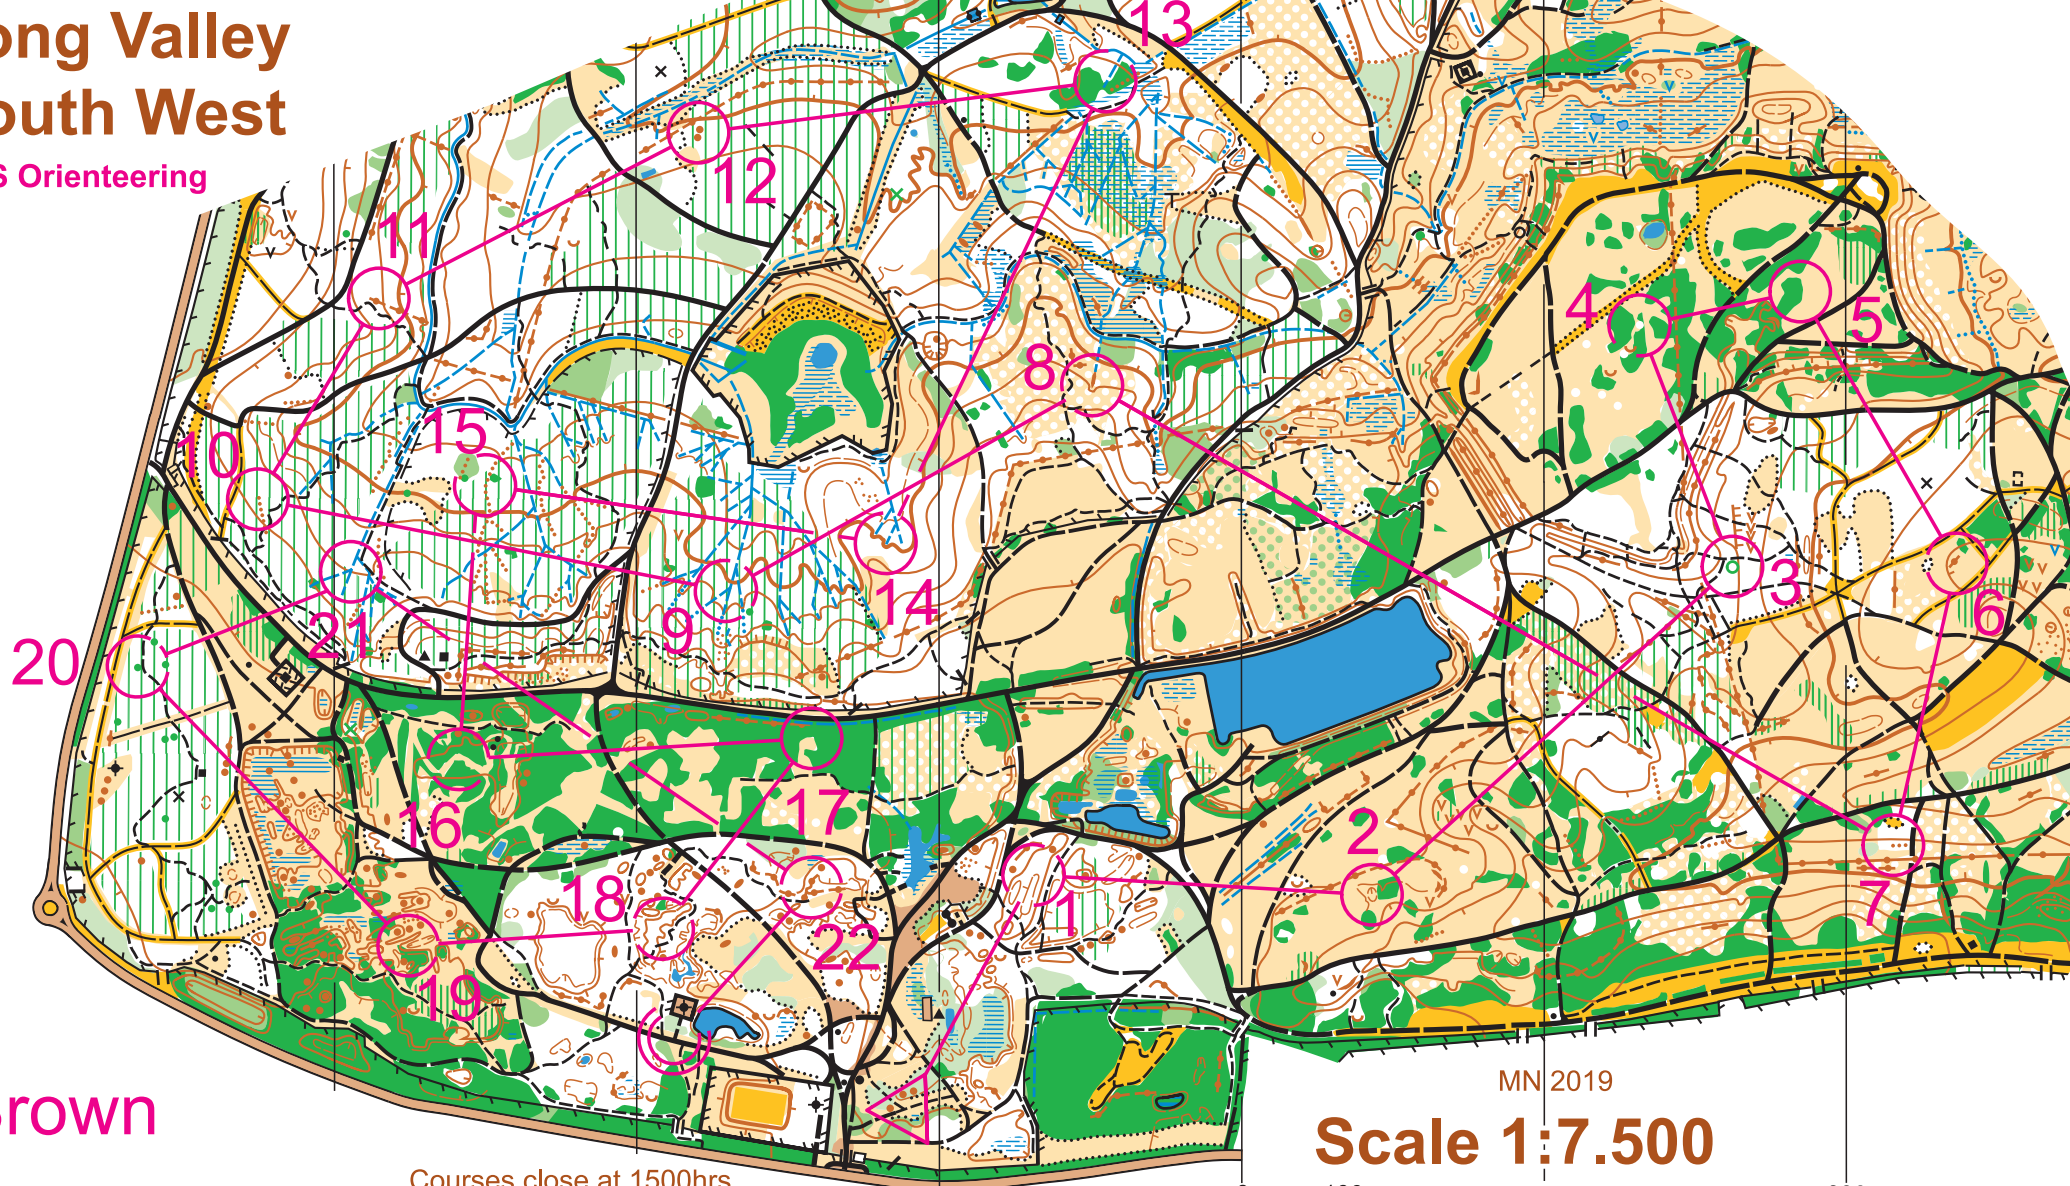

Long Valley South West

MLS Orienteering

Brown

MN 2019

Scale 1:7.500

Courses close at 1500hrs
Emergency No 07905050129

Brown	8.3 km	185 m																	
1	70	↗	○			○													
2	80	○																	
3	90	△	△			○													
4	73	△	☼			○													
5	78	▨				○													
6	71	+++				○													
7	82	▨				┌													
8	84	∧	▨			└													
9	72	↙	▨	▨	∇														
10	79	▨				∠													
11	92	+++				○													
12	94	•	•			┌													
13	93	▨				└													
14	74	▨	▨			└													
15	81	▨				<													
16	85	▨				<													
17	76	▨				○													
18	97	▨	∩																
19	87	○				┌													
20	95	▨				○													
21	83	↙	▨	▨	∇														
22	75	+++	+++	∇	<														
																200 m			