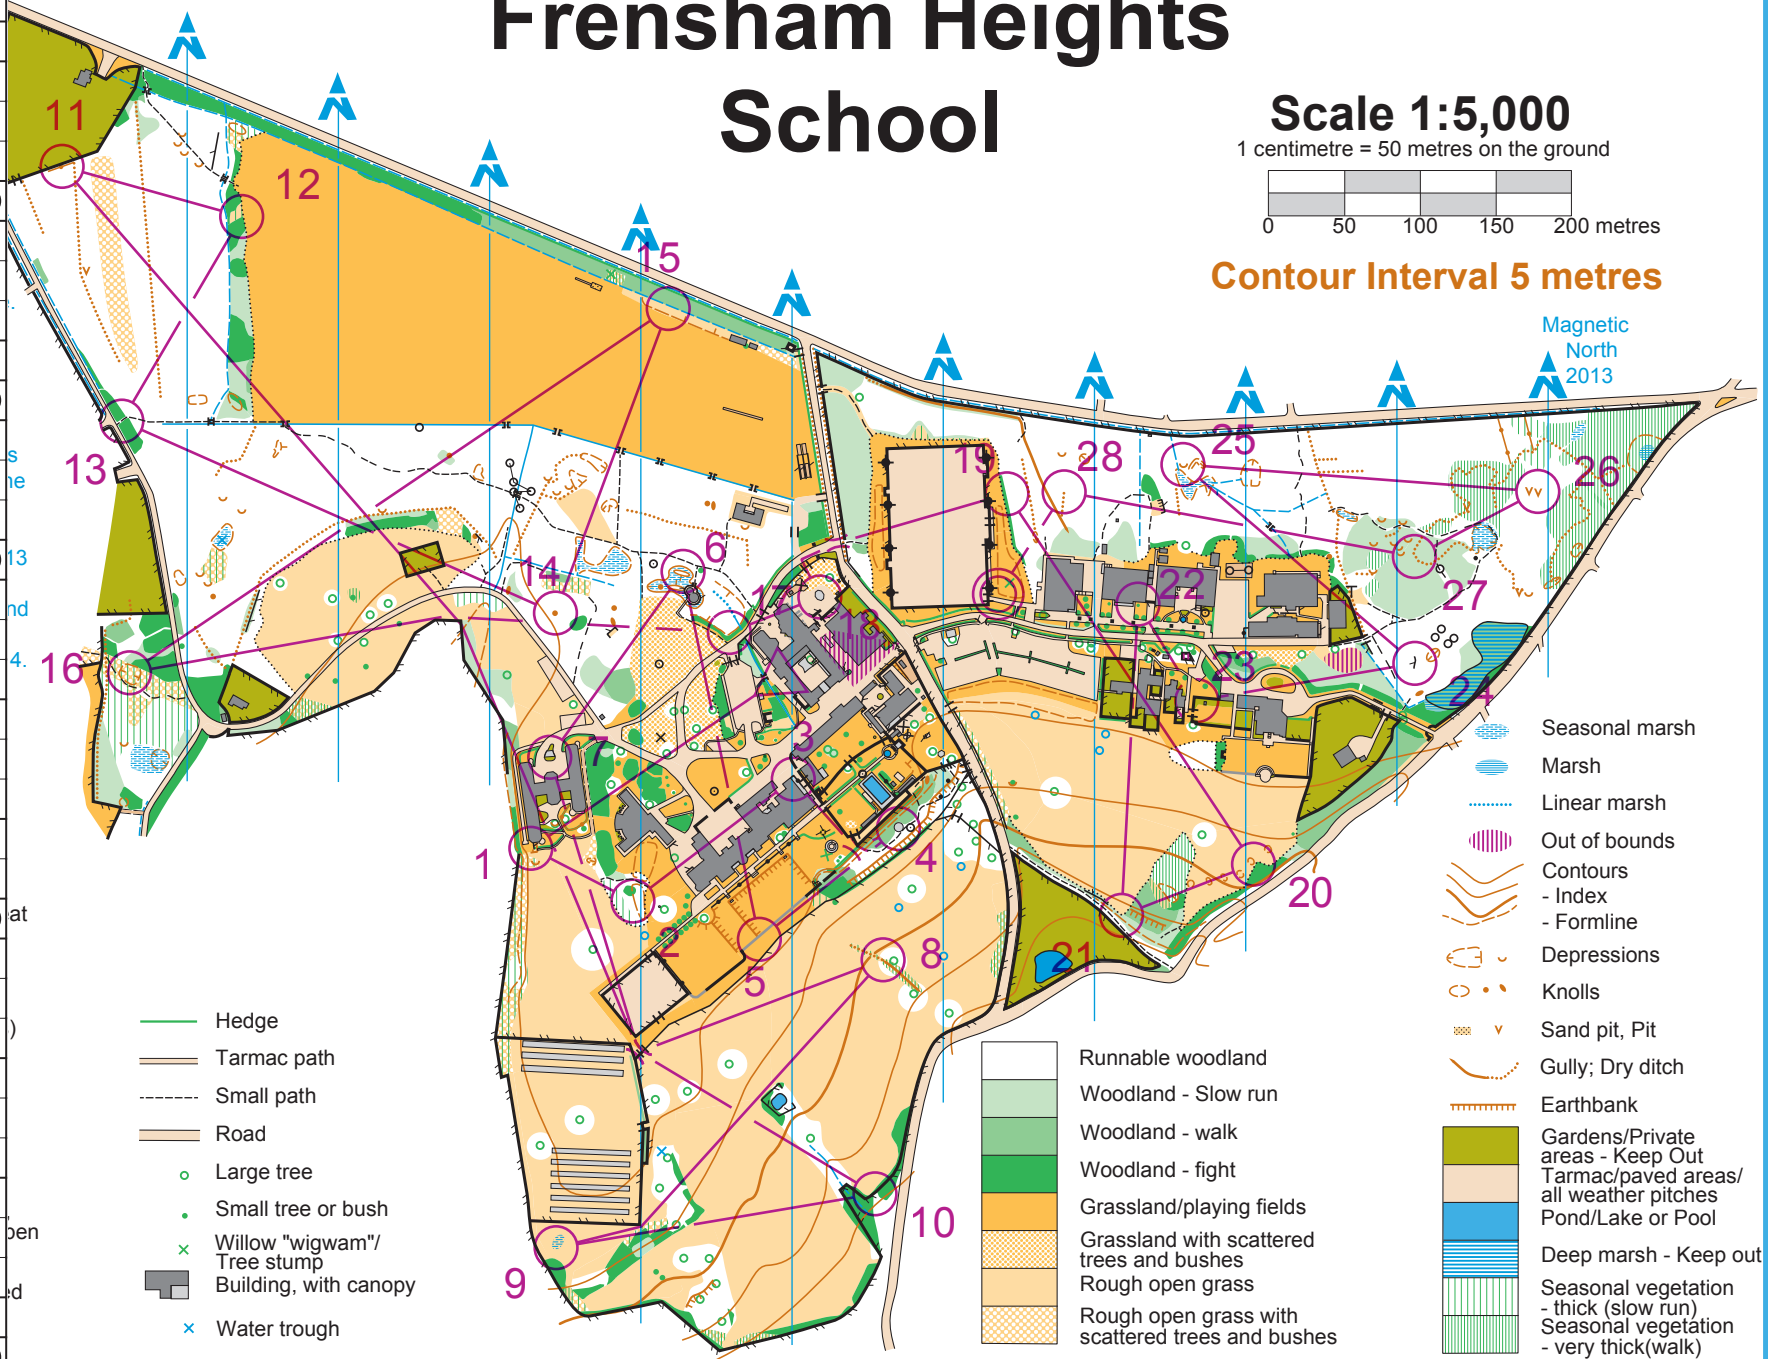

1	31		1.5	
2	47			
3	32			
4	33			
5	34		1.2	
6	35			
7	36			
8	37			
9	38			
10	39			
11	40		0.5	
12	41			
13	42			
14	43			
15	44			
16	45			
17	58			
18	46			
19	48			
20	49			
21	50			
22	51			
23	52			
24	53			
25	54			
26	55			
27	56			
28	57			

# Frensham Heights School

Scale 1:5,000

1 centimetre = 50 metres on the ground

Contour Interval 5 metres

Magnetic North 2013

- Hedge
- Tarmac path
- Small path
- Road
- Large tree
- Small tree or bush
- Willow "wigwam"/ Tree stump
- Building, with canopy
- Water trough

- Seasonal marsh
- Marsh
- Linear marsh
- Out of bounds
- Contours - Index
- Contours - Formline
- Depressions
- Knolls
- Sand pit, Pit
- Gully; Dry ditch
- Earthbank
- Gardens/Private areas - Keep Out
- Tarmac/paved areas/ all weather pitches
- Pond/Lake or Pool
- Deep marsh - Keep out
- Seasonal vegetation - thick (slow run)
- Seasonal vegetation - very thick(walk)