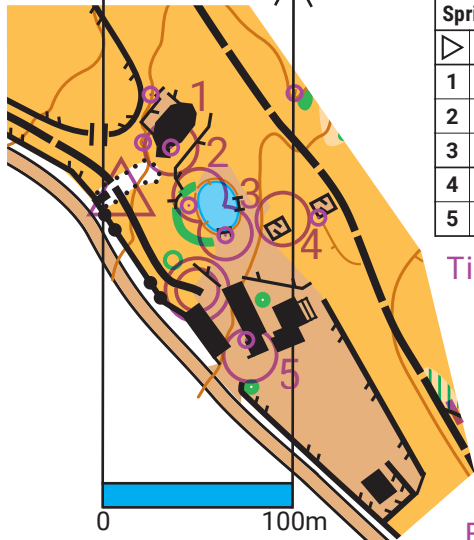

MAGNETIC  
2021  
NORTH

# Tweseldown Equestrian Centre Solutions

Scale 1:4,000; 2.5m contours

BriTOL PreO 13/11/2021									
Sprint A-Z					5 controls				
▽				/					
1				■				⌒	
2				⊙				○	
3				X				○	
4				⌒				⌒	
5				■	↗	Y			

A  
Z  
A  
Z  
Z

Time Allowance:

Open - 10 min

Para - 10 min

Event No: 80398

1	A	Z
2	A	Z
3	A	Z
4	A	Z
5	A	Z