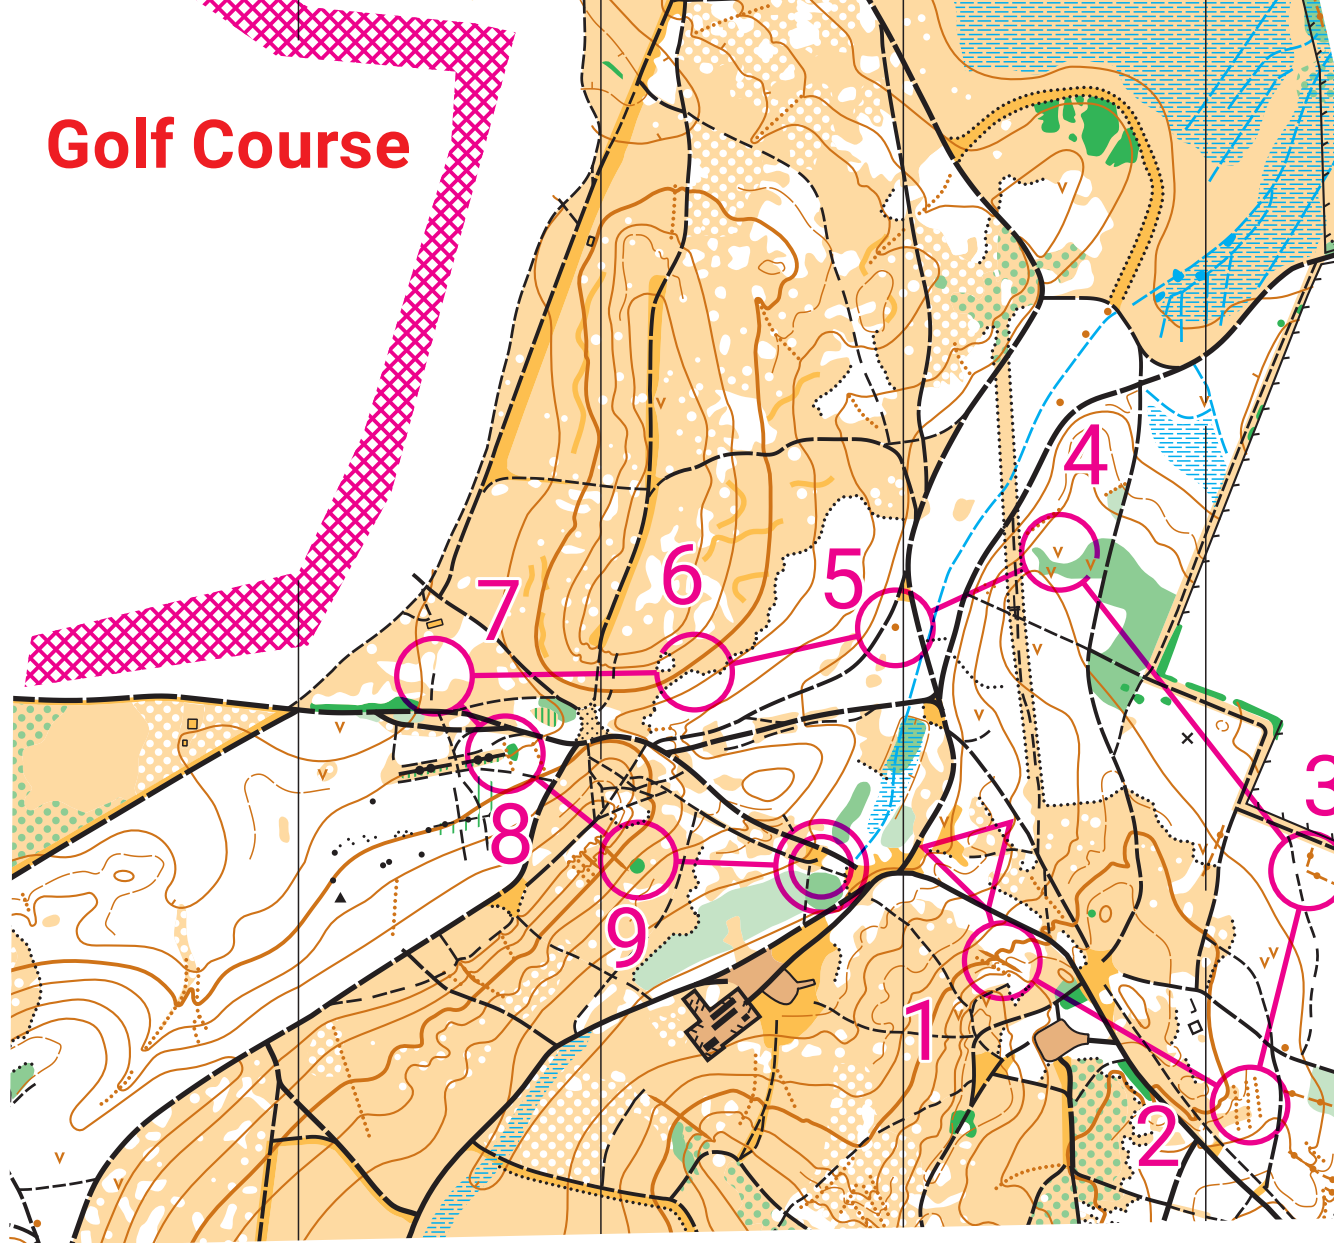

Golf Course

Hankley
Scale 1.7500
Very Short Green

HANKLEY NORTH 210721				
Very Short Green		2.1 km	55 m	
▷		/		
1	126	↑	∧	
2	129		⋮	
3	101	+++		└
4	102	↑	∨	
5	110		●	
6	107	→	▷	
7	106	/		┌
8	115	↗		├
9	125	⊗		○
		180 m		