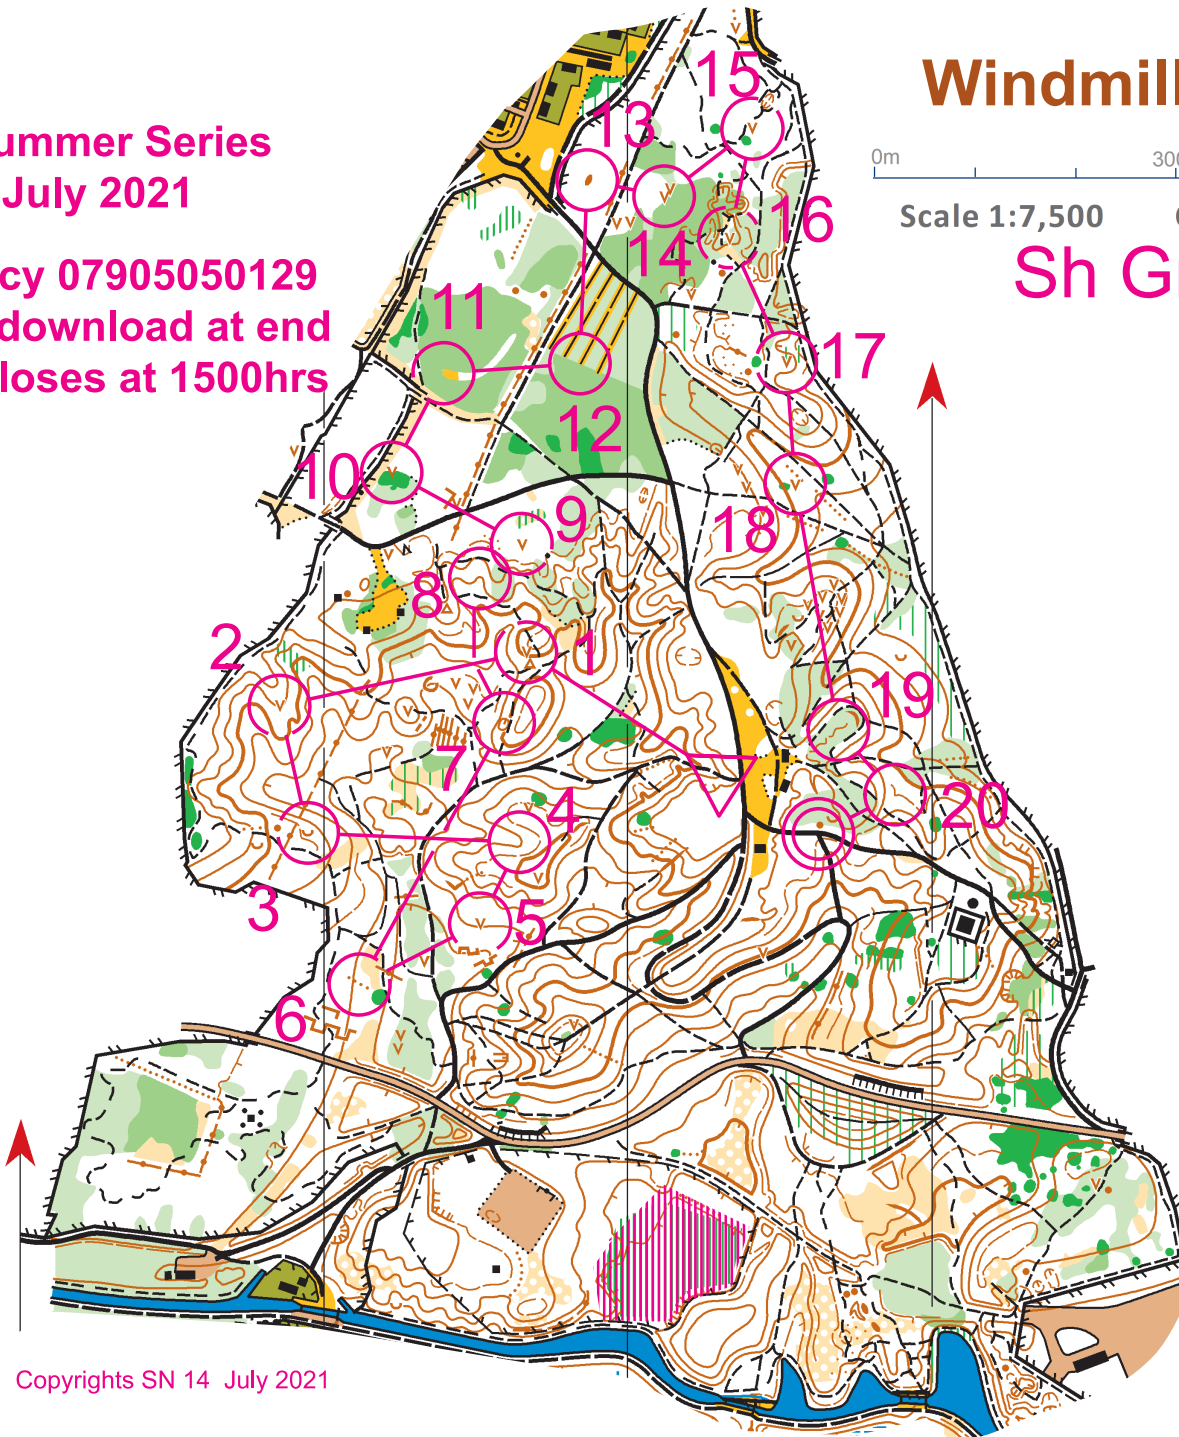

MLS Summer Series
14 July 2021

Emergency 07905050129
All must download at end
Course closes at 1500hrs

Windmill Hill

0m 300m 500m

Scale 1:7,500 Contours 5m

Sh Green

Sh Green		3.1 km	140 m	
		↘		
1	48	∇		
2	56	∇		
3	33	∪		
4	40	∩		
5	43	∇		
6	36	▨		
7	51	⊖		
8	52	→ ∩		
9	46	∇		
10	42	∇		
11	37	⋯		⊖
12	32	▨		✓
13	31	•		⊖
14	35	↙ ∇		
15	39	∇		
16	45	∇		
17	50	∇		
18	57	∇		
19	62	↗ ∩ ∪		
20	65	∩		
⊗		90 m	⊙	