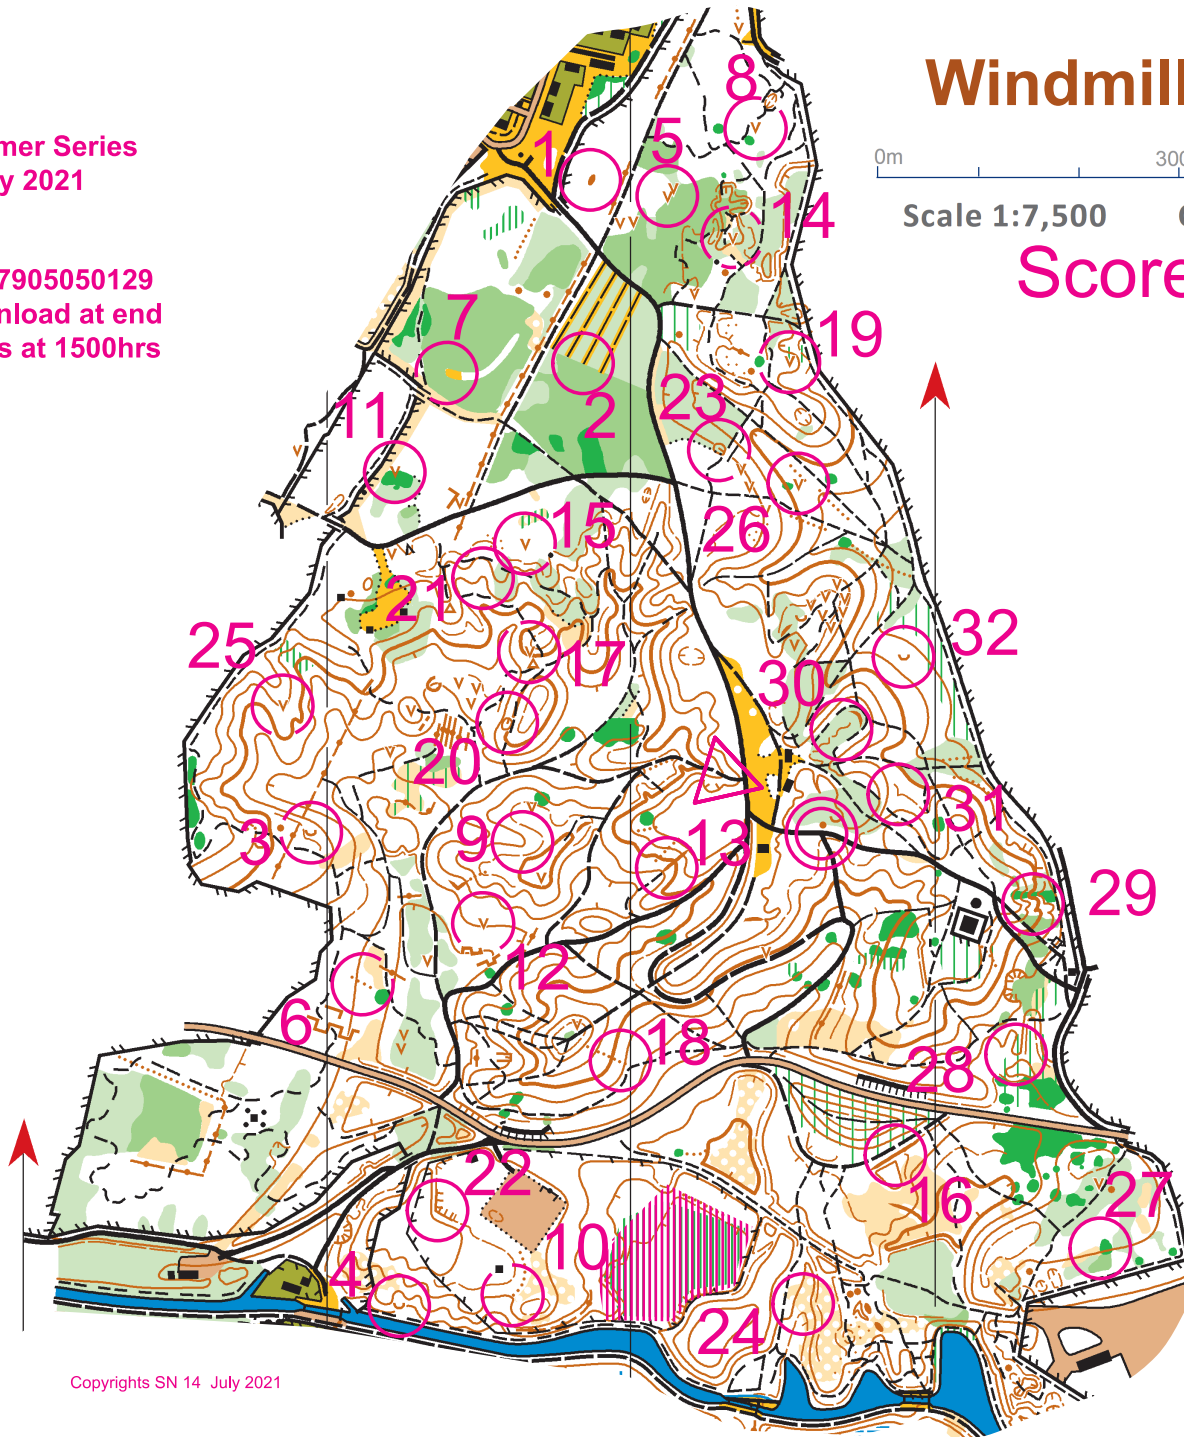

MLS Summer Series
14 July 2021

Emergency 07905050129
All must download at end
Course closes at 1500hrs

Windmill Hill

0m 300m 500m

Scale 1:7,500 Contours 5m

Score

Score	17.0 km			
▶		↘		
1	31	•		○
2	32		▨	✓
3	33	∪		
4	34	∪		
5	35	↙	∇	
6	36	▨		
7	37	⋯		○
8	39	∇		
9	40	∩		
10	41	▨		✓
11	42	∇		
12	43	∇		
13	44	∧		
14	45	∇		
15	46	∇		
16	47	∧		
17	48	∇		
18	49	▨		∇
19	50	∇		
20	51	○		
21	52	→	∩	
22	53	∩		<
23	54	○		
24	55	∩		
25	56	∇		
26	57	∇		
27	58	▨		○
28	59	→	∩	○
29	60		∩	
30	62	↗	∩	∪
31	65	∩		
32	67	∪		