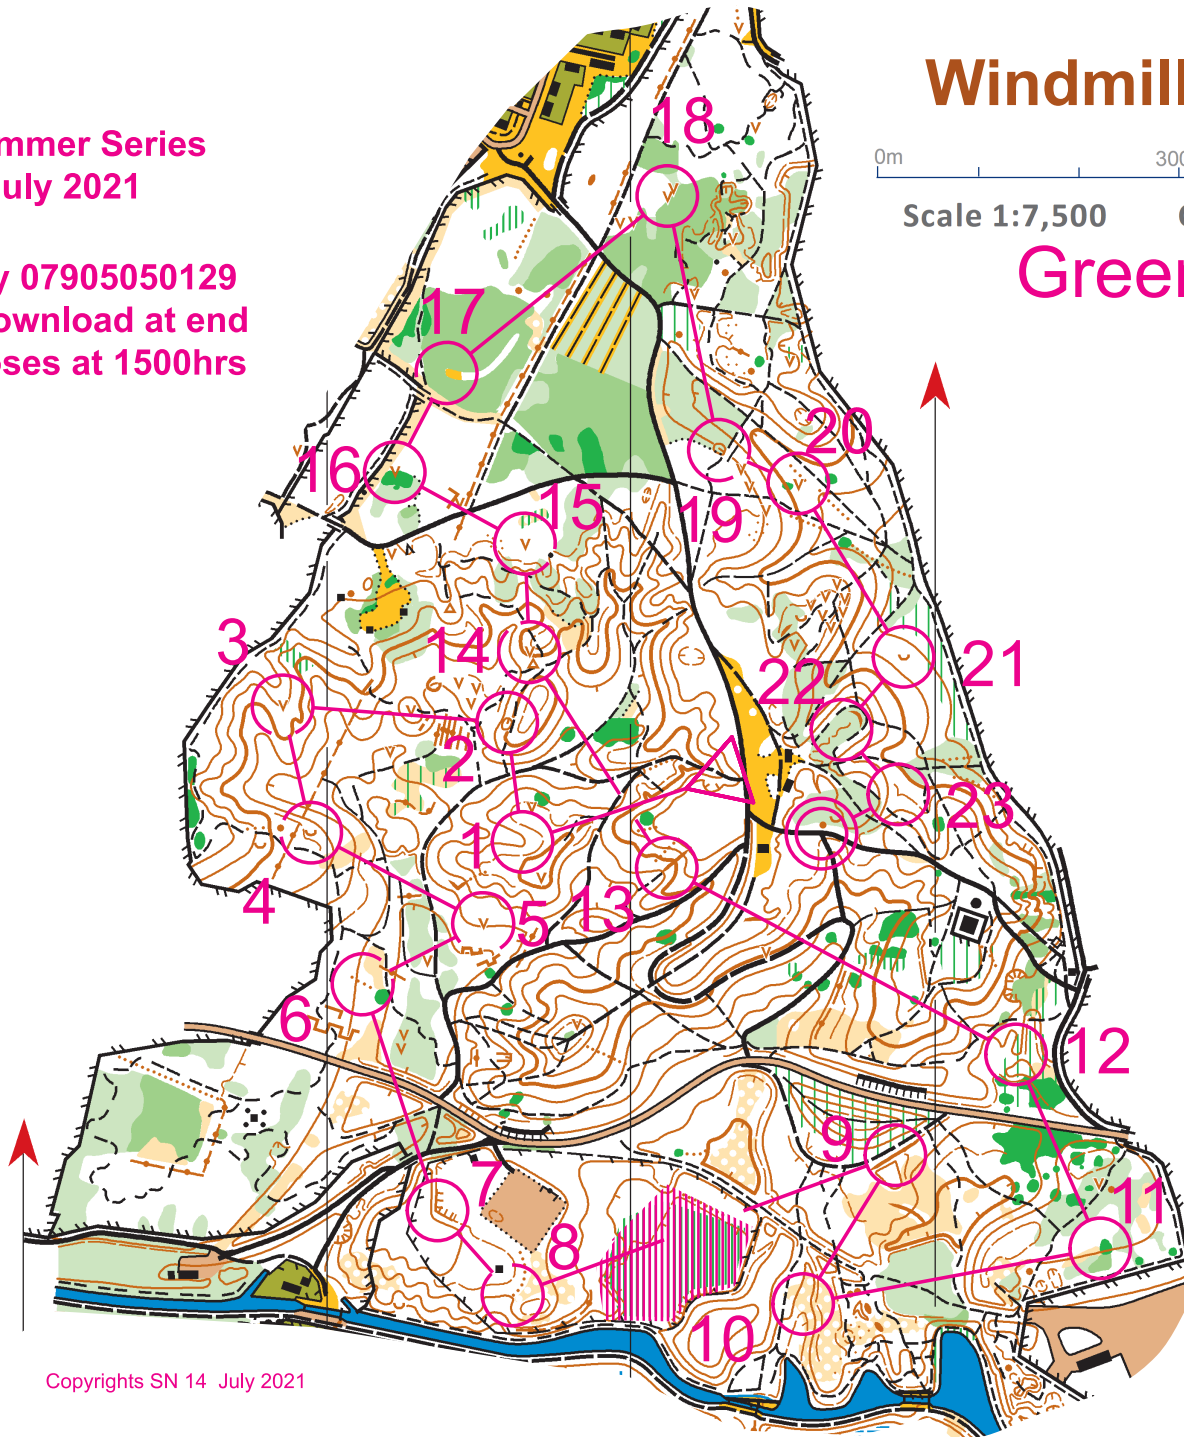

MLS Summer Series
14 July 2021

Emergency 07905050129
All must download at end
Course closes at 1500hrs

Windmill Hill

0m 300m 500m

Scale 1:7,500 Contours 5m

Green

	Green	4.5 km	190 m
▶		↘	
1	40	∩	
2	51	⊖	
3	56	∇	
4	33	∪	
5	43	∇	
6	36	▨	
7	53	⌢	∠
8	41	▨	✓
9	47	∧	
10	55	∩	
11	58	▨	⊖
12	59	→	⊖
13	44	∧	
14	48	∇	
15	46	∇	
16	42	∇	
17	37	⋯	⊖
18	35	↙	∇
19	54	⊖	
20	57	∇	
21	67	∪	
22	62	↗	∩
23	65	∩	
⊙	90 m		⊙