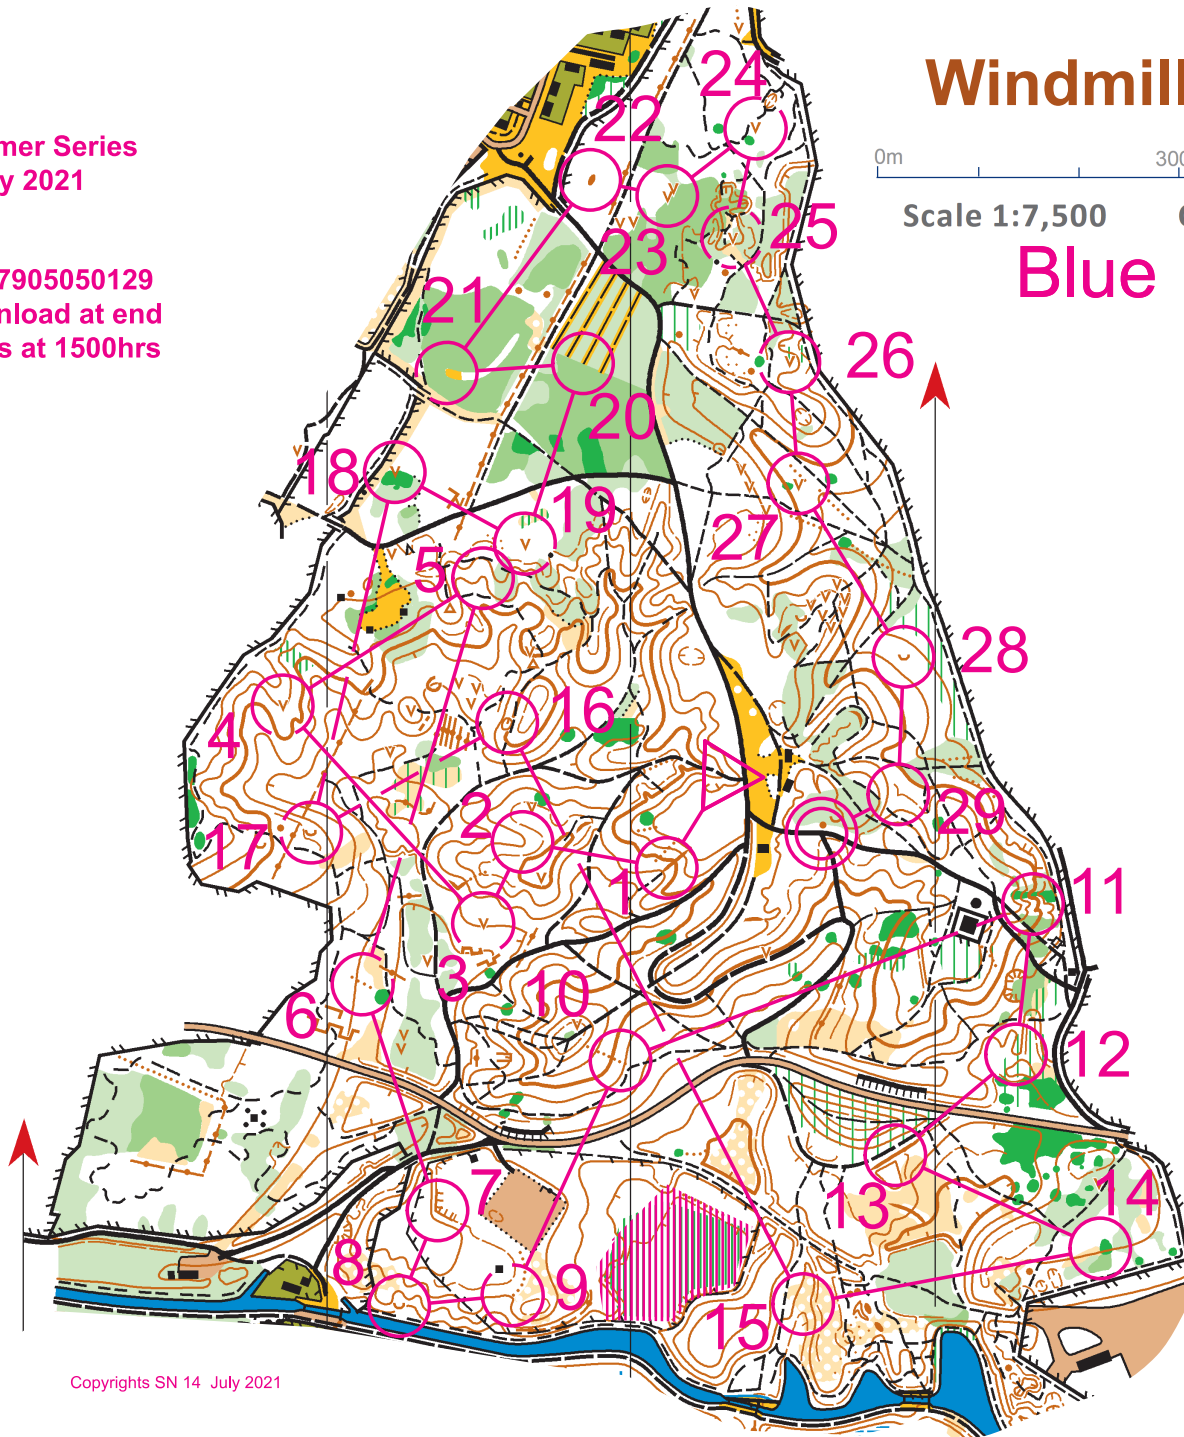

MLS Summer Series
14 July 2021

Emergency 07905050129
All must download at end
Course closes at 1500hrs

Windmill Hill

0m 300m 500m

Scale 1:7,500 Contours 5m

Blue

	Blue	6.2 km	240 m
▷		↗	
1	44	∧	
2	40	∩	
3	43	∨	
4	56	∨	
5	52	→ ∩	
6	36	▨	
7	53	↖	<
8	34	∪	
9	41	▨	✓
10	49	▨	∨
11	60	∩	
12	59	→ ∩	♀
13	47	∧	
14	58	▨	⊙
15	55	∩	
16	51	⊙	
17	33	∪	
18	42	∨	
19	46	∨	
20	32	▨	✓
21	37	⊙	⊙
22	31	•	⊙
23	35	↙ ∨	
24	39	∨	
25	45	∨	
26	50	∨	
27	57	∨	
28	67	∪	
29	65	∩	
⊙		90 m	⊙