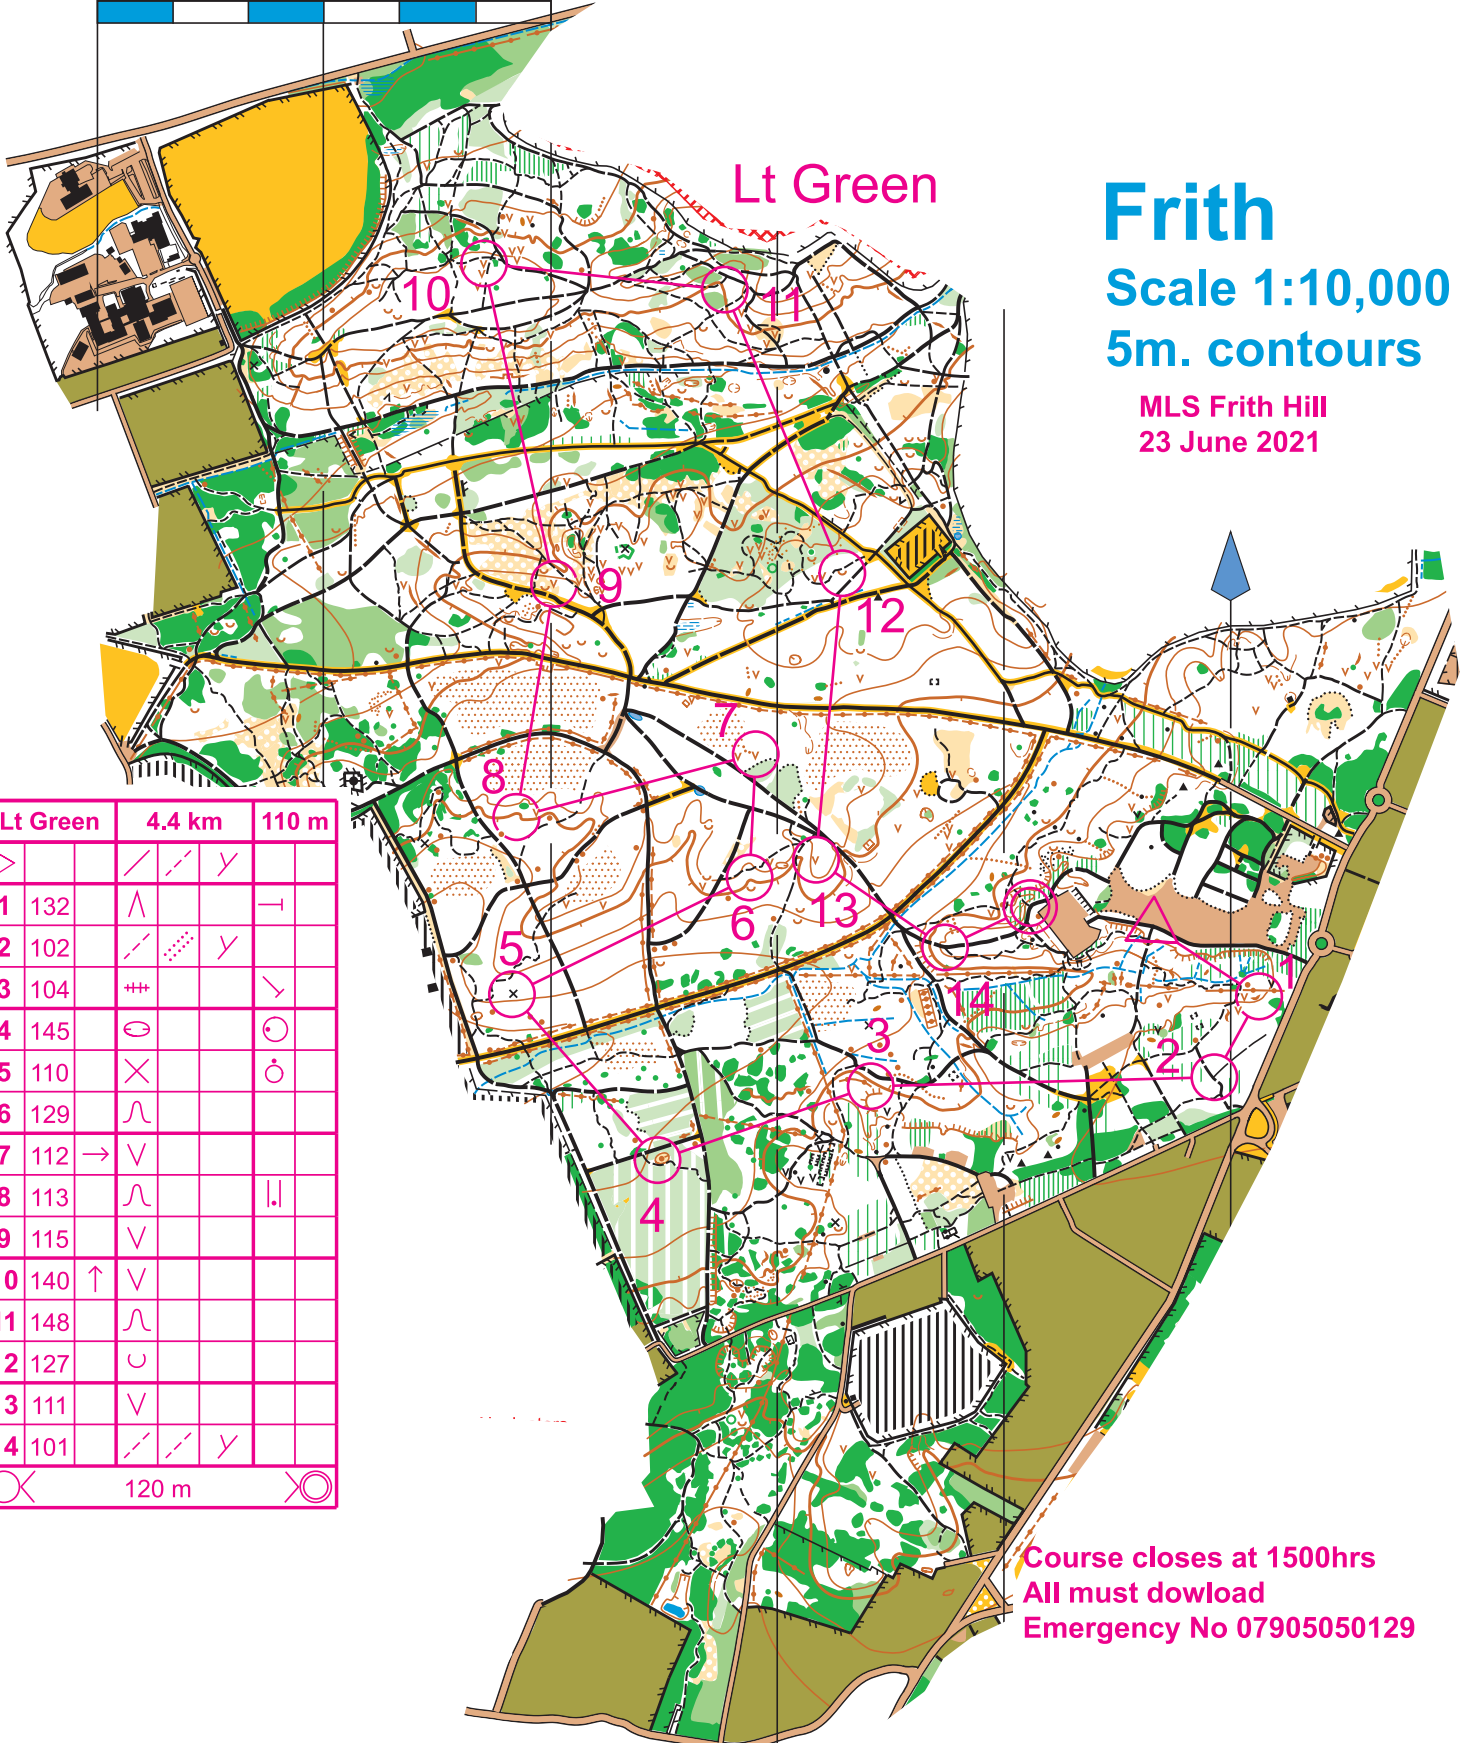

Lt Green

# Frith

Scale 1:10,000  
5m. contours

MLS Frith Hill  
23 June 2021

Lt Green	4.4 km	110 m
▷	/ / \	
1 132	∧	→
2 102	/ / \	
3 104	++	∇
4 145	⊖	⊖
5 110	×	⊙
6 129	∩	
7 112	→ ∇	
8 113	∩	
9 115	∇	
10 140	↑ ∇	
11 148	∩	
12 127	∪	
13 111	∇	
14 101	/ / \	

⊙ 120 m ⊙

Course closes at 1500hrs  
All must download  
Emergency No 07905050129