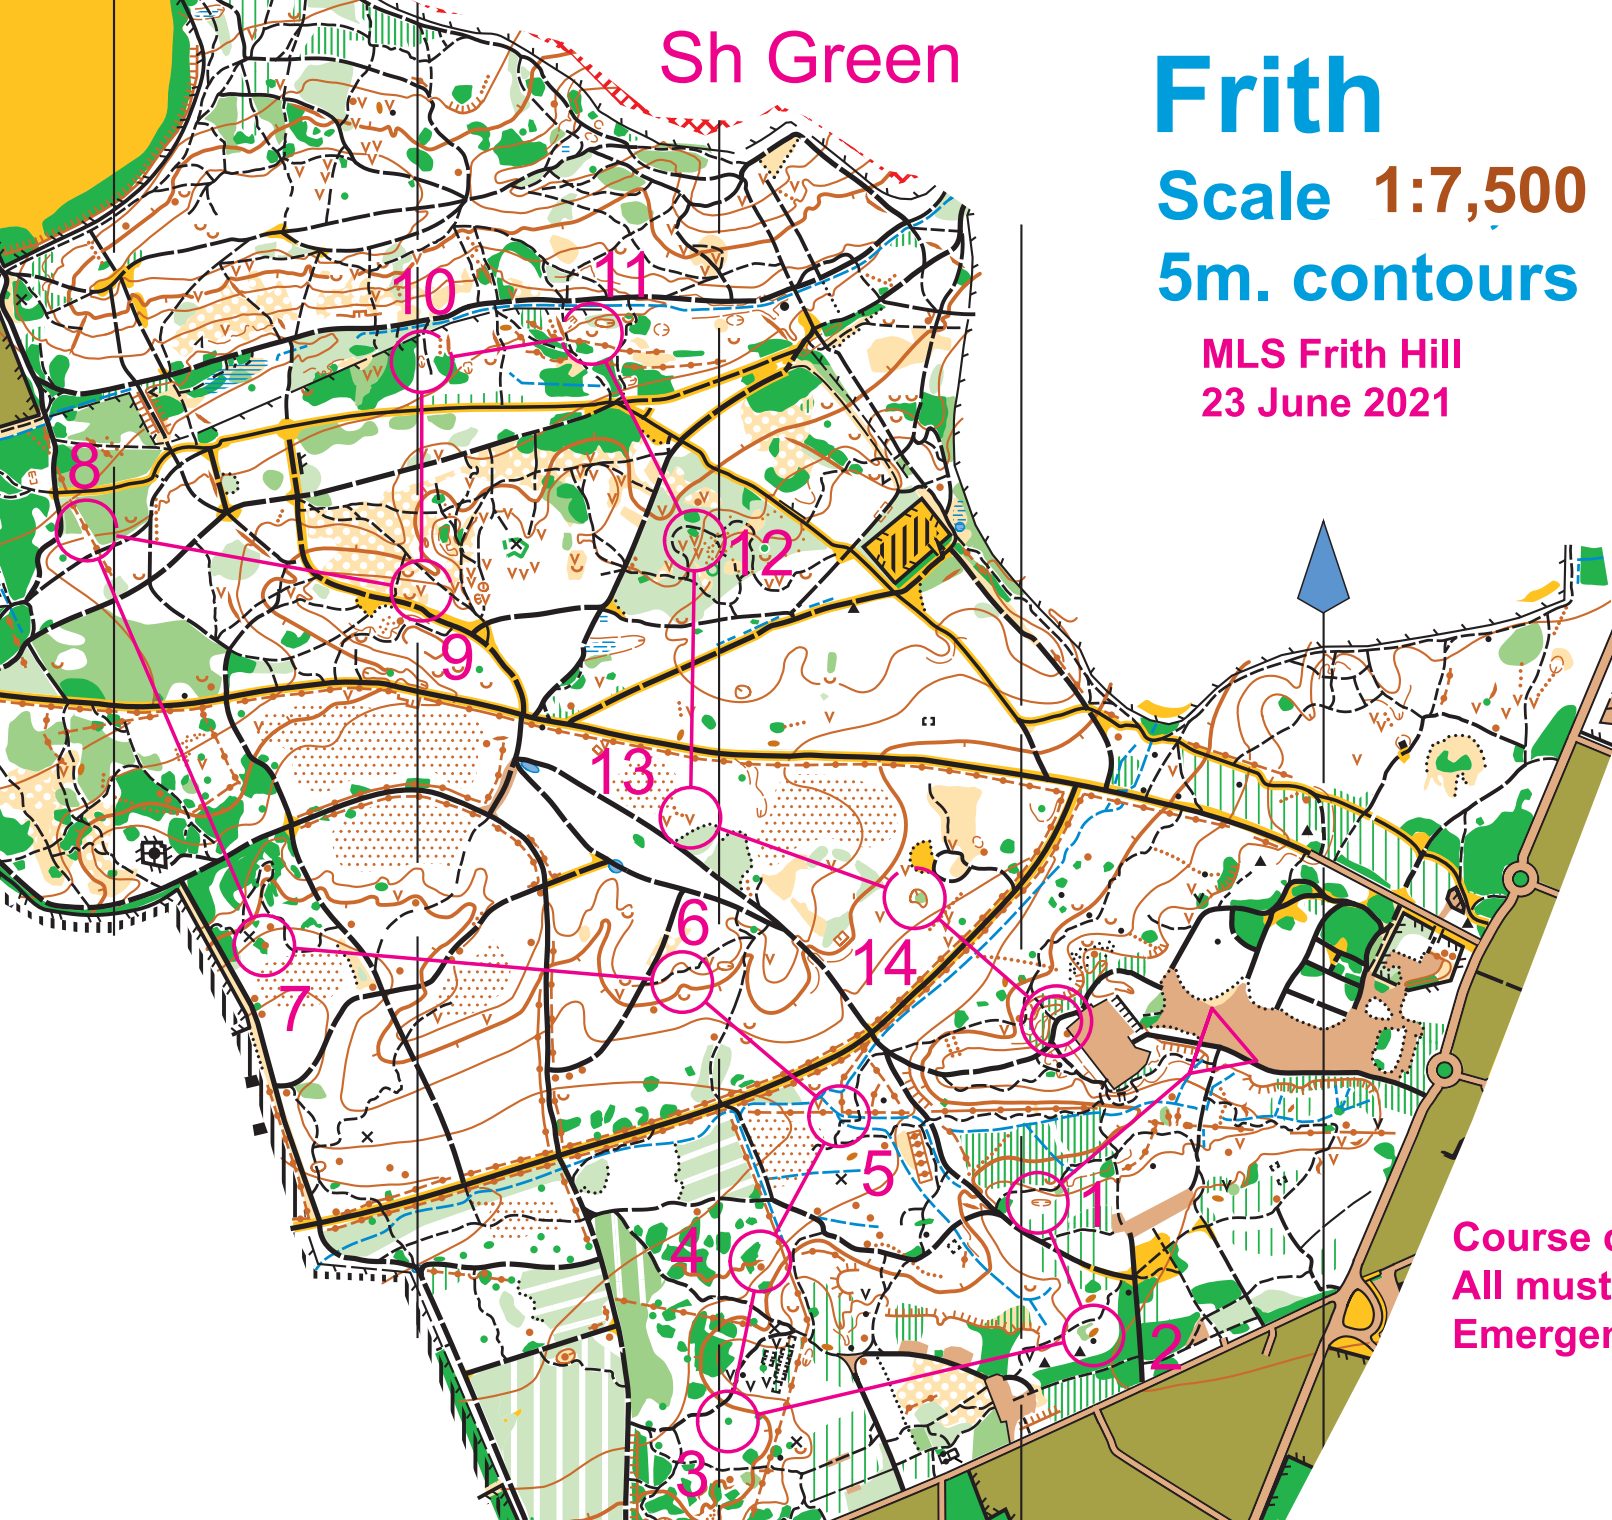

Sh Green

Frith

Scale 1:7,500

5m. contours

MLS Frith Hill
23 June 2021

Sh Green	3.8 km	90 m	
▷		/ / y	
1	152	⊖	⊙
2	133	•	⊙
3	151	⊗	⊙
4	143	∧	┊
5	147	↘ ↙	y
6	129	∩	
7	150	↓ •	
8	116	⦶	⊖
9	115	∇	
10	126	⊖	
11	125	∪	
12	144	↑ ∇	
13	112	→ ∇	
14	138	⊖	⊙
⊗	190 m	⊙	

Course closes at 1500hrs
All must download
Emergency No 07905050129