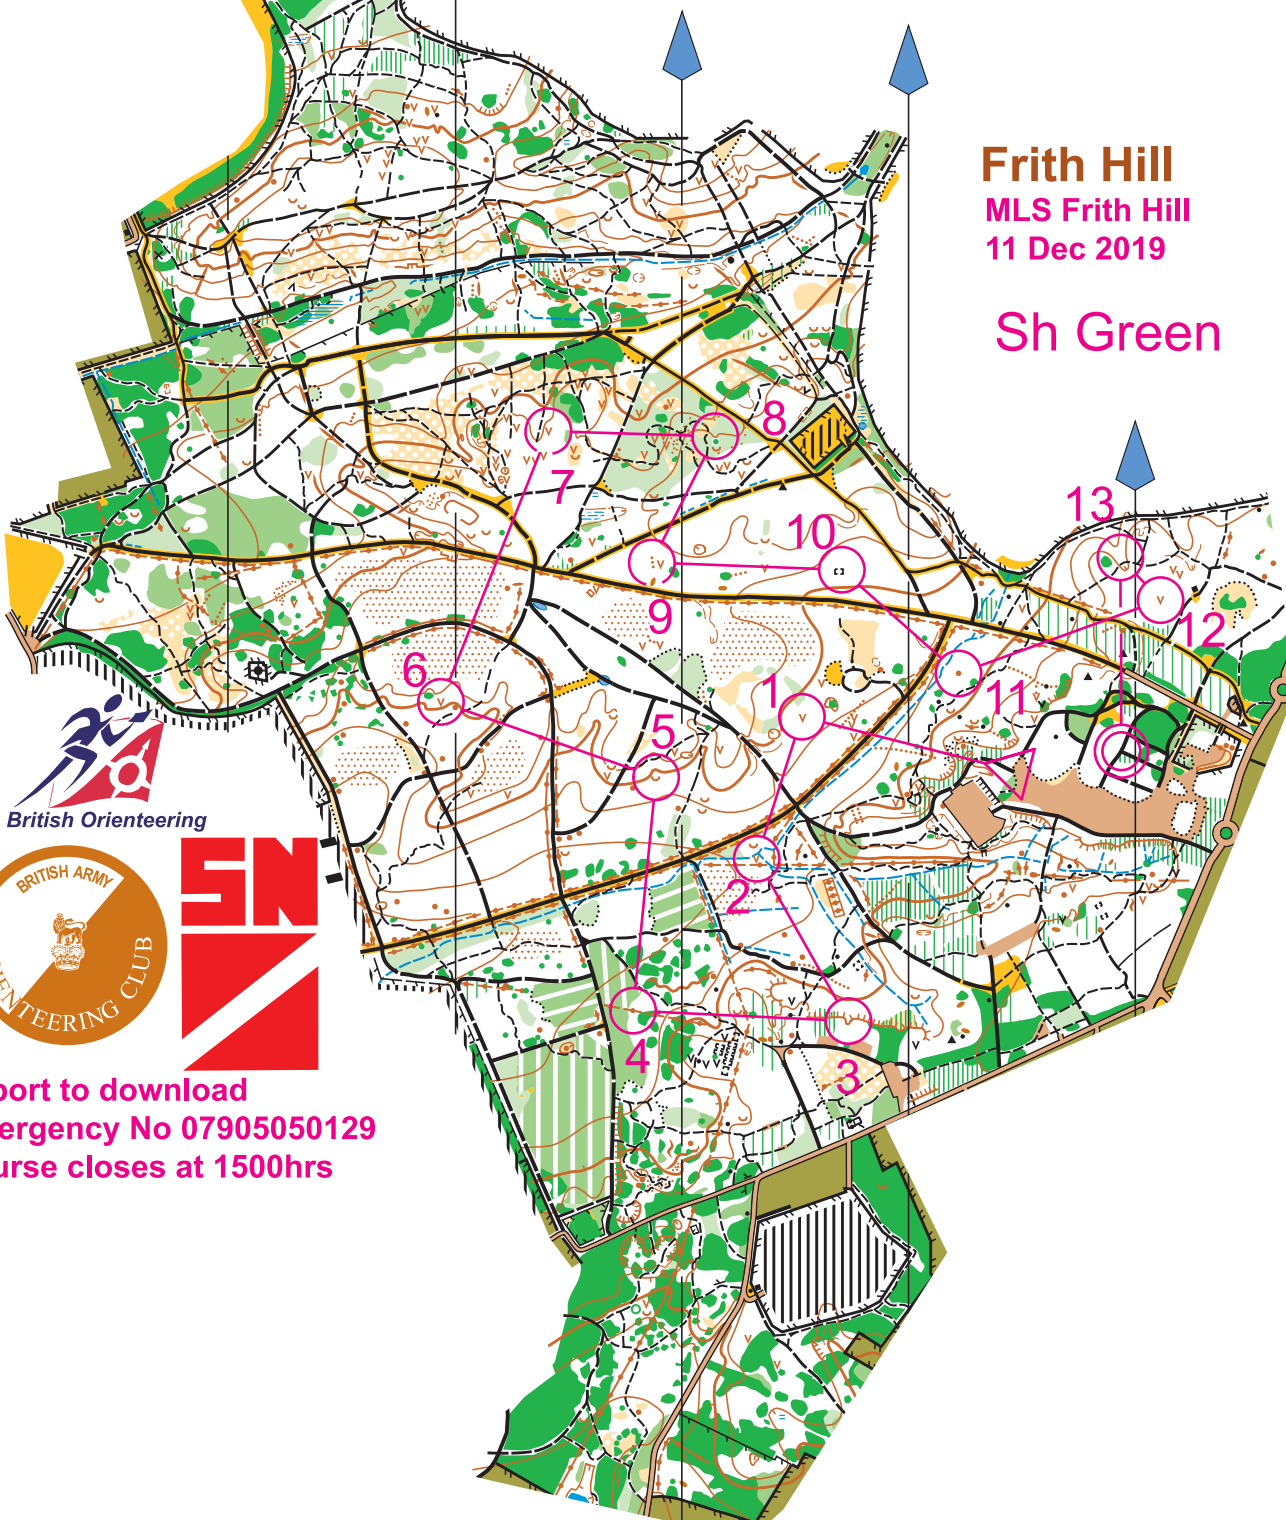

Frith Hill
 MLS Frith Hill
 11 Dec 2019

Sh Green

Scale 1:10,000

Report to download
 Emergency No 07905050129
 Course closes at 1500hrs

Sh Green	3.5 km	85 m
▷	↗	┌
1 56	∨	
2 52	∨	
3 51	∩	—
4 37	+++	○
5 54	∪	
6 47	∨	
7 46	∨	
8 45	∩	
9 35	▨	
10 34	□	└
11 40	•	○
12 32	∨	
13 33	∩	
○	260 m	○