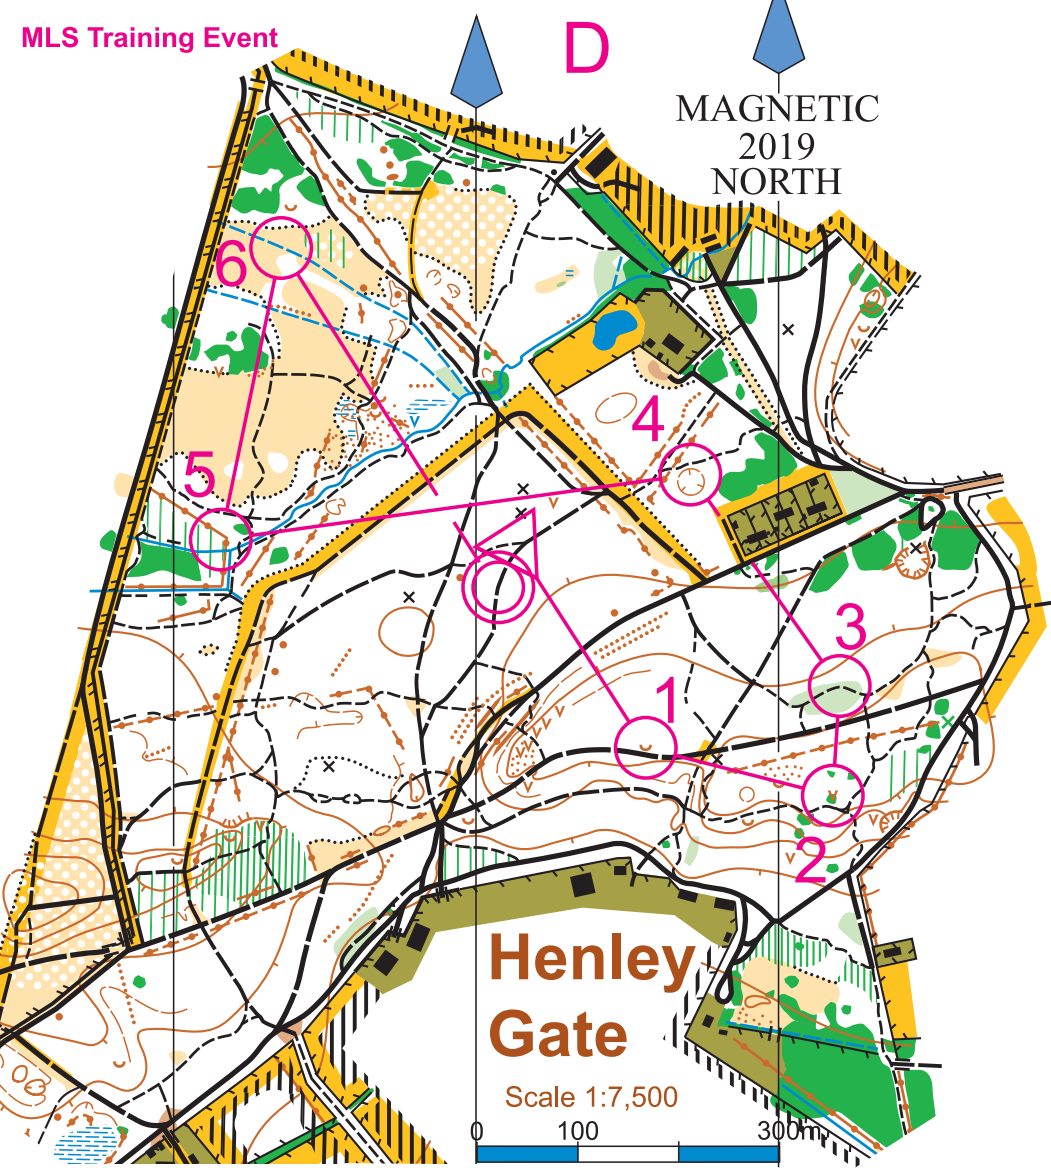

D

MAGNETIC
2019
NORTH

Henley Gate

Scale 1:7,500

D	2.0 km	10 m		
▷	↗ ↘	∇		
1 73	∪			
2 84	∇	▣		
3 93	↗		<	
4 76	⊖	⊖	⊖	

5 86	+++		⌈
6 60	⌈		
⊗	400 m		⊙

All must down load at registration
Emergency mobile 07905050129
Course closes at 1500hrs