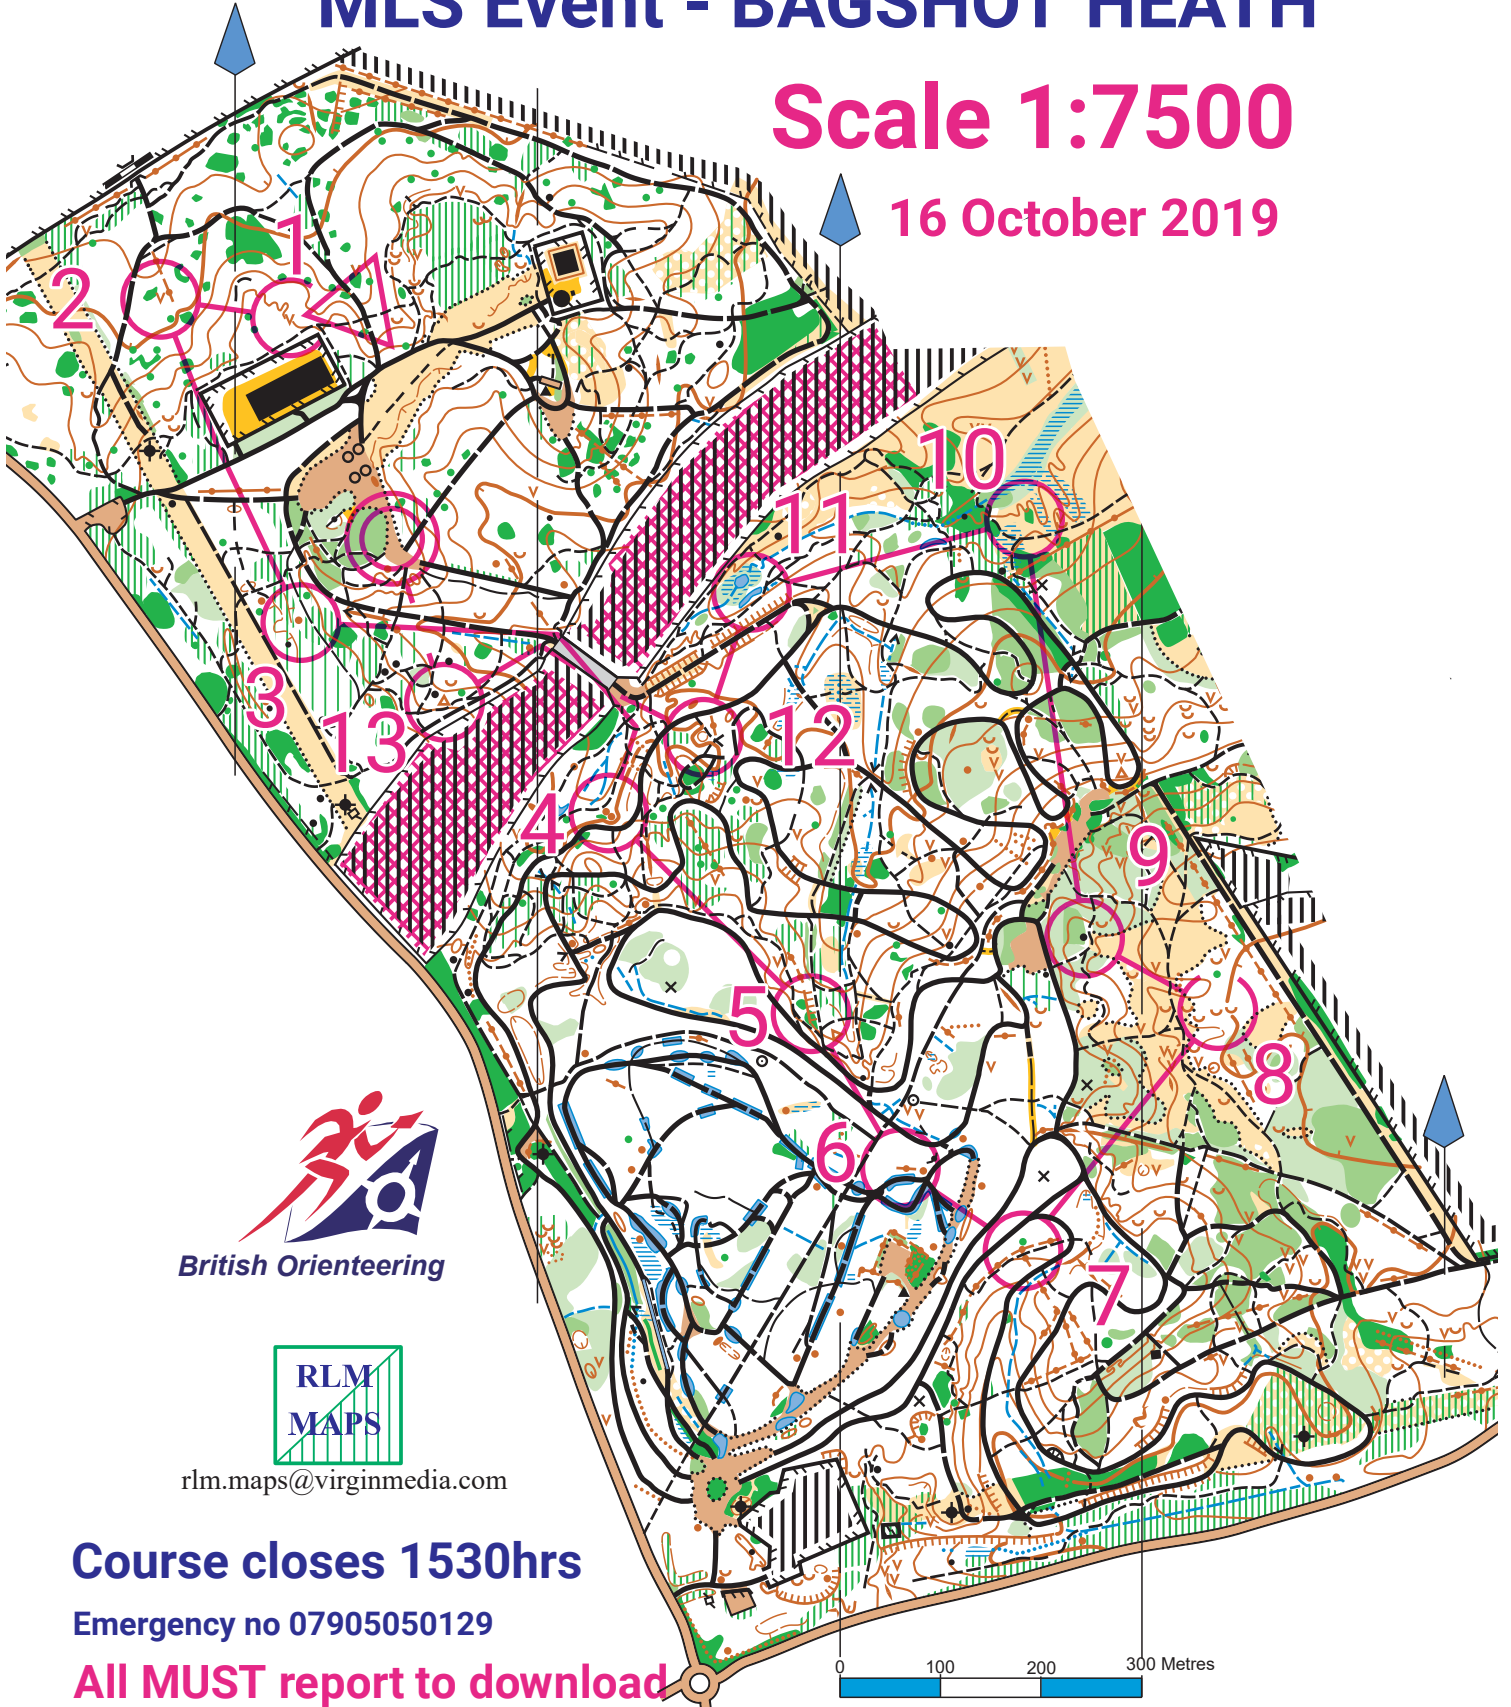

MLS Event - BAGSHOT HEATH

Scale 1:7500

16 October 2019

rlm.maps@virginmedia.com

Course closes 1530hrs

Emergency no 07905050129

All MUST report to download

Bagshot Heath 16 Oct 2019			
short green	3.4 km	120 m	
1 119	✓		
2 125	✓		
3 122	•	##	
Use the Tunnel			

4 115	•	•		•
5 118	£		L	
6 105	##		T	
7 110	##	##	Y	
8 116		C		
9 104	▲			

10 131			•	○
11 103	↓			○
12 101	○			ñ
Use the Tunnel				
13 126				
	170 m			