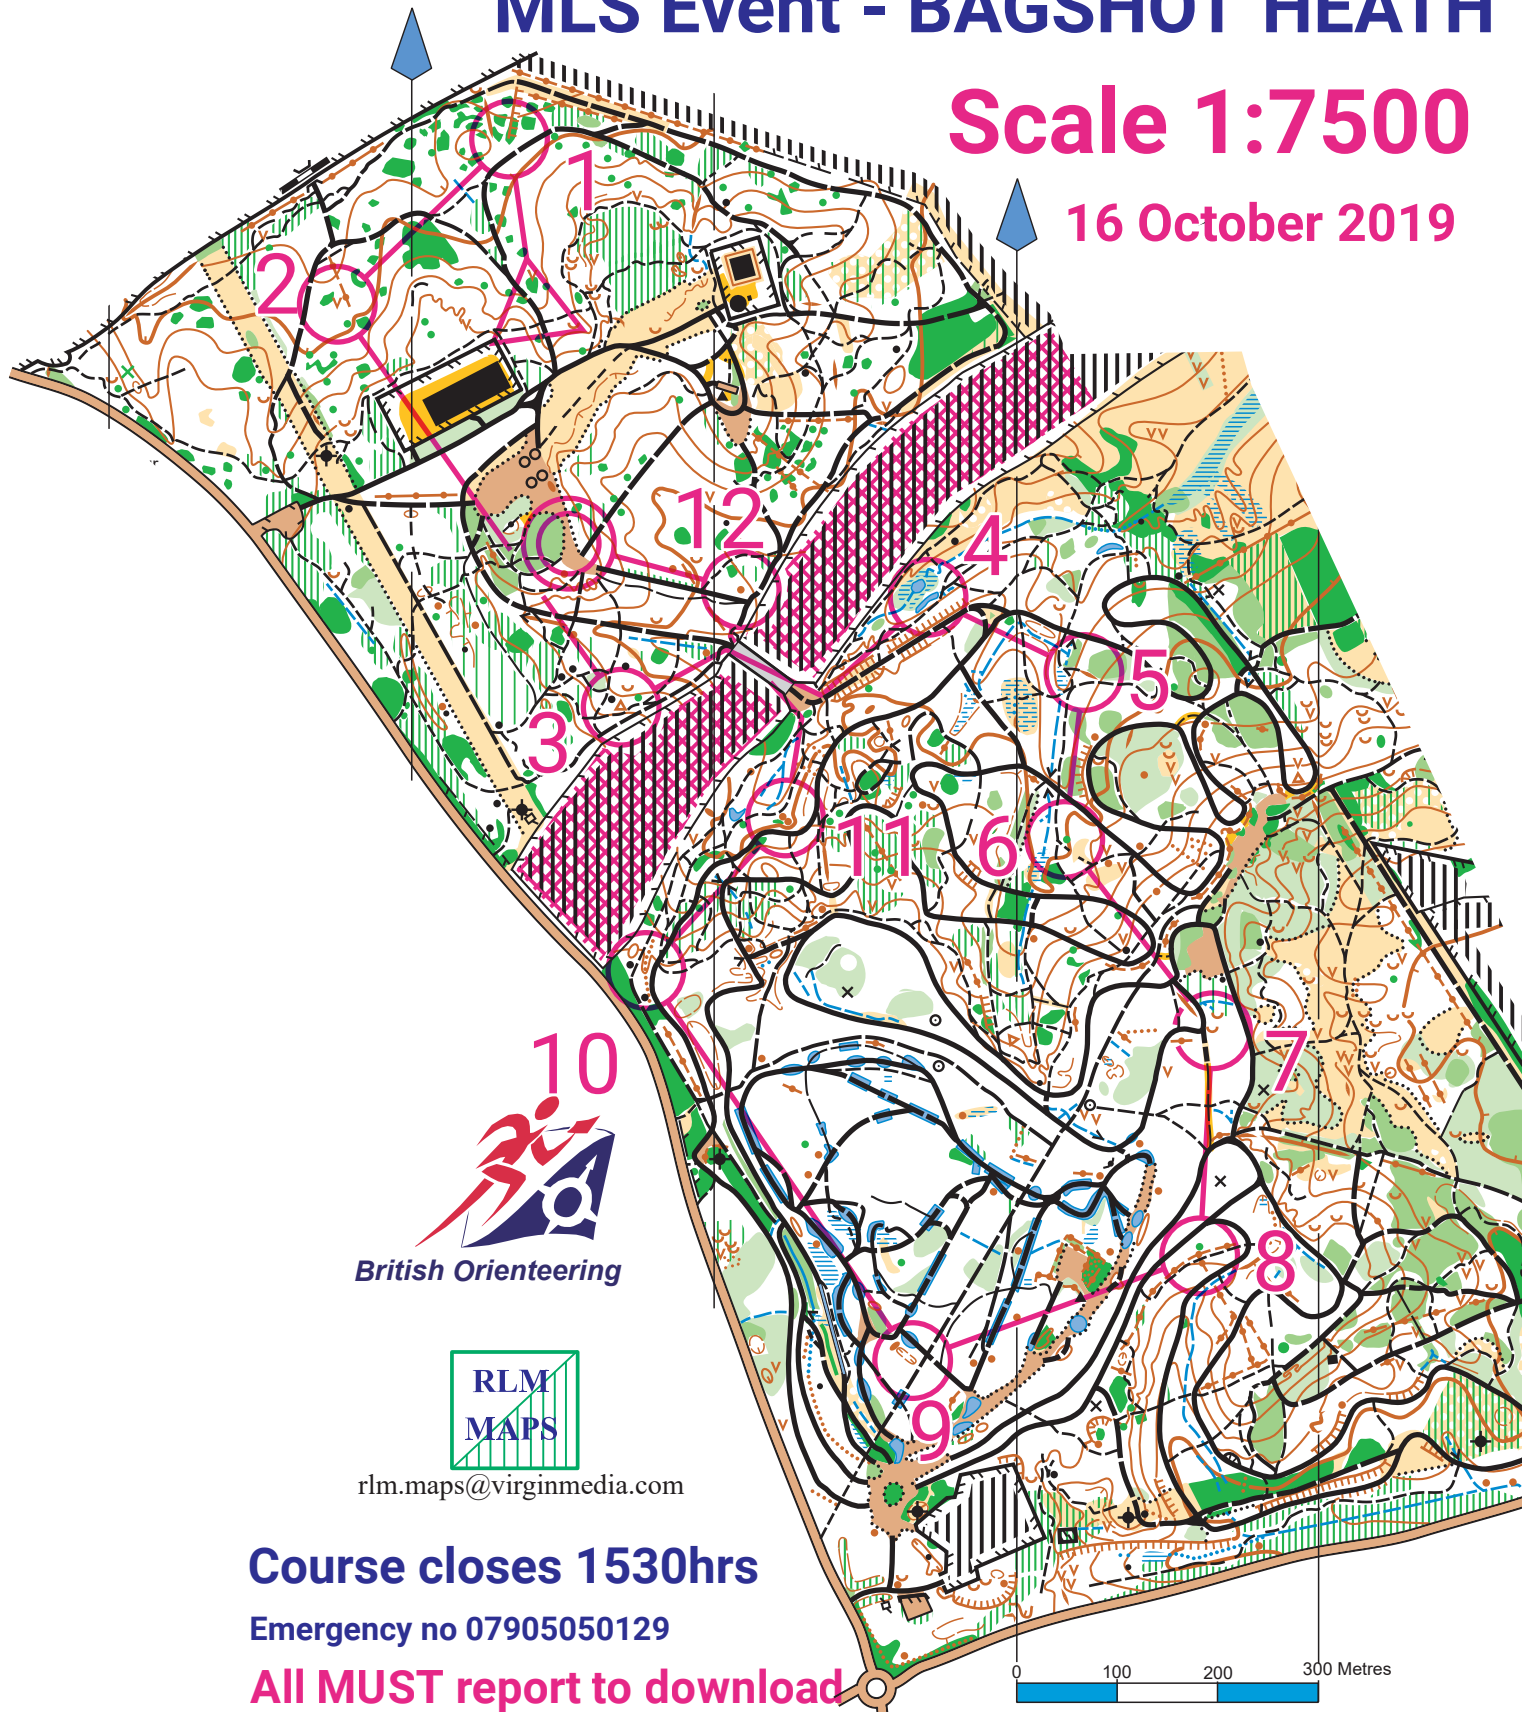

MLS Event - BAGSHOT HEATH

Scale 1:7500

16 October 2019

rlm.maps@virginmedia.com

Course closes 1530hrs

Emergency no 07905050129

All MUST report to download

Bagshot Heath 16 Oct 2019		
long orange	3.5 km	100 m
		Start: path
1	124	S end of overgrown earth bank
2	125	Pit
3	126	Platform

Use the Tunnel		
4	103	N side of S pond
5	112	NW end of gully
6	102	W side of thicket
7	132	S small depression
8	110	Earth wall junction

9	128	SE end of depression
10	117	Reentrant
11	115	Between knolls
Use the Tunnel		
12	133	Knoll
Navigate 180 m to finish		