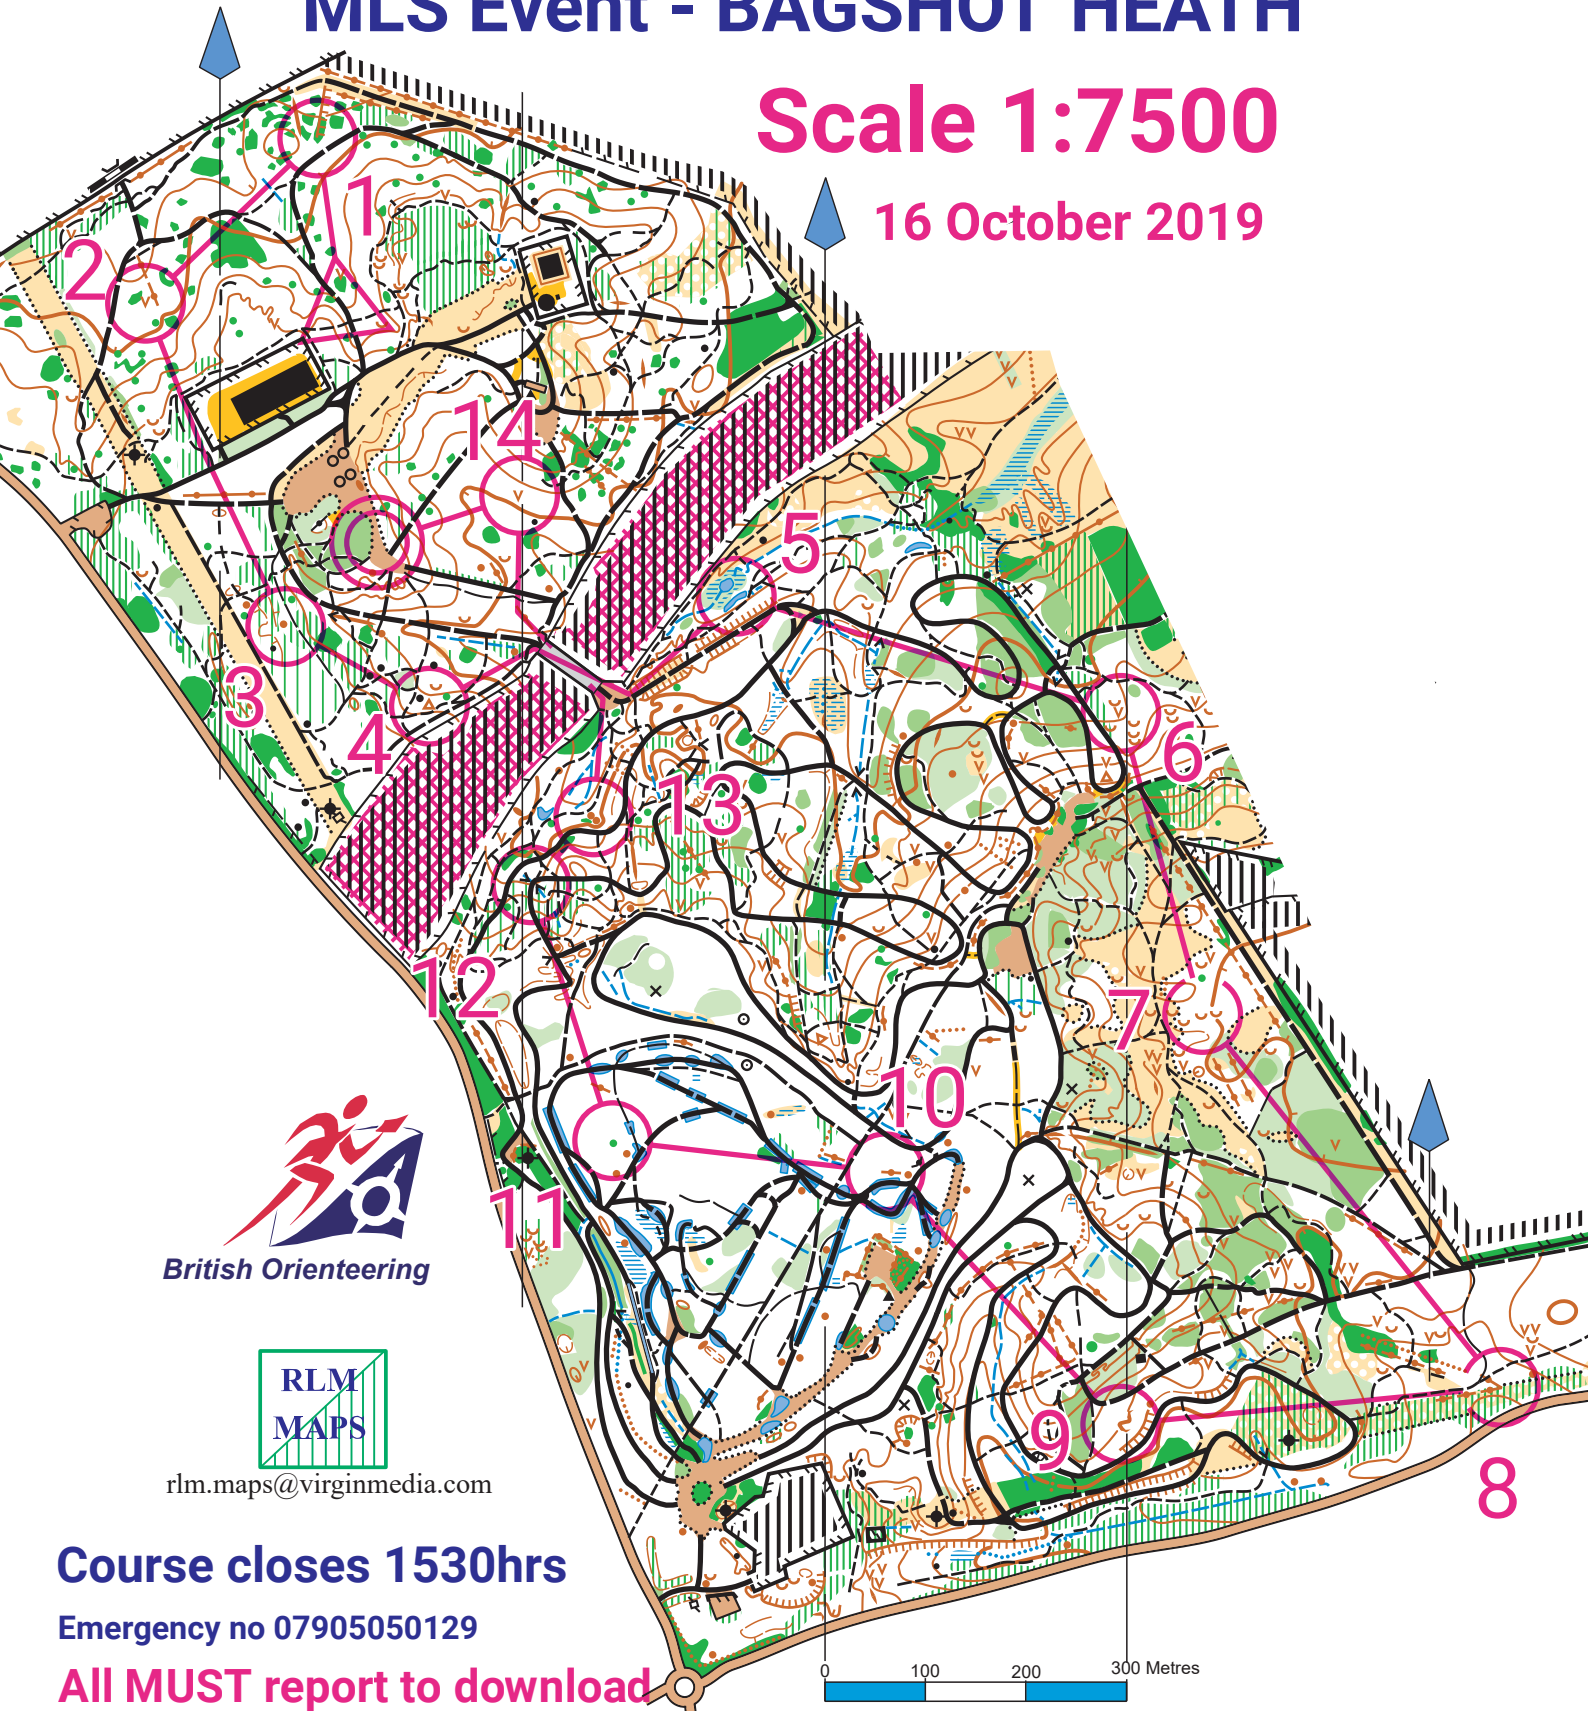

MLS Event - BAGSHOT HEATH

Scale 1:7500

16 October 2019

British Orienteering

rlm.maps@virginmedia.com

Course closes 1530hrs

Emergency no 07905050129

All MUST report to download

Bagshot Heath 16 Oct 2019			
light green	4.3 km	140 m	
1 124			
2 125			
3 122			
4 126			

Use the Tunnel			
5 103			
6 129		1m x 1m	
7 116			
8 108			
9 111			
10 105			

11 113			
12 109			
13 115			
Use the Tunnel			
14 127			
	150 m		