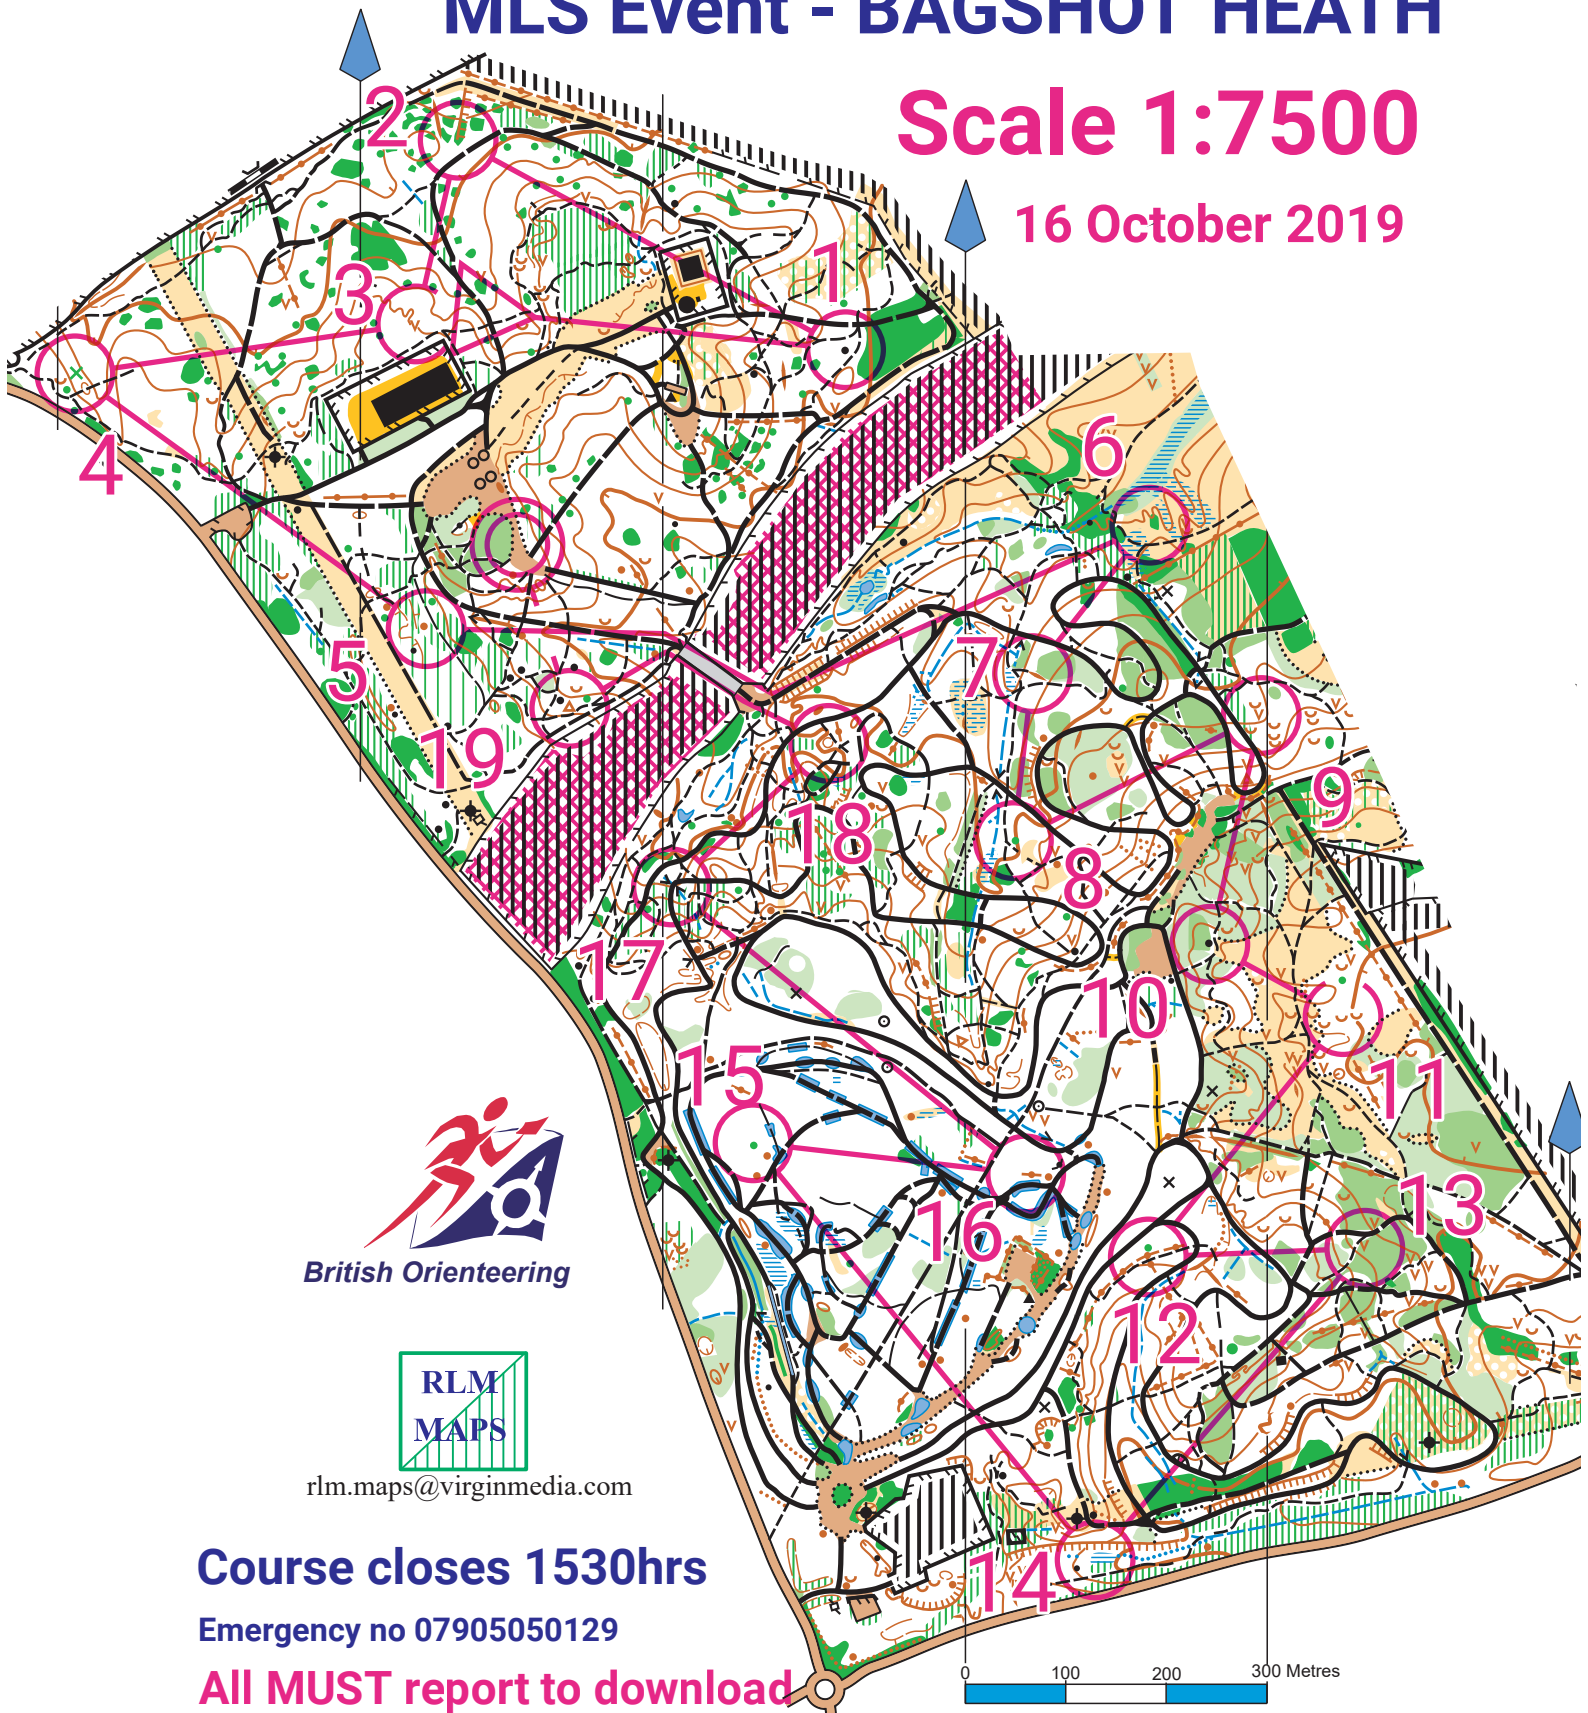

MLS Event - BAGSHOT HEATH

Scale 1:7500

16 October 2019

rlm.maps@virginmedia.com

Course closes 1530hrs

Emergency no 07905050129

All MUST report to download

Bagshot Heath 16 Oct 2019			
blue	6.4 km	190 m	
1 123			
2 124			
3 119			
4 121			

5 122				
Use the Tunnel				
6 131				
7 112				
8 102				
9 129				1m x 1m

10 104				
11 116				
12 110				
13 120				
14 107				
15 113				

16 105				
17 109				
18 101				
Use the Tunnel				
19 126				
			170 m	