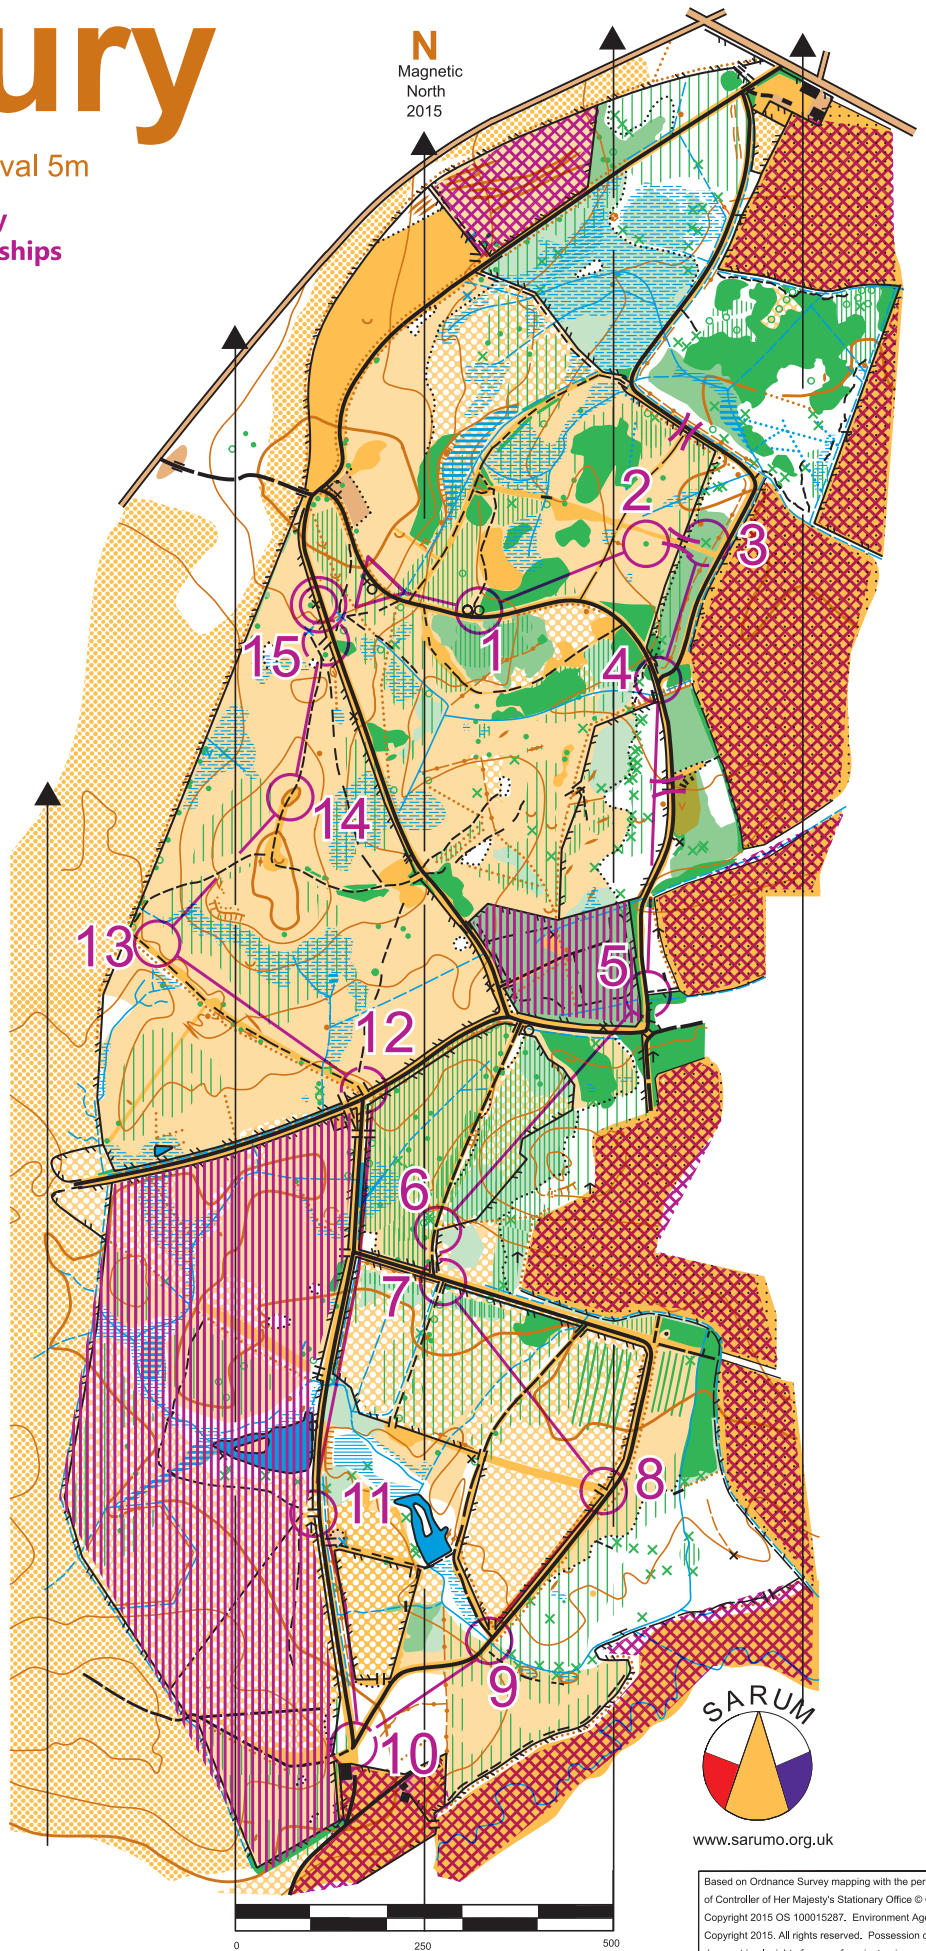

Foxbury

Scale 1:10,000 Contour interval 5m

MLS 32 Regiment Royal Artillery
incorporating the RA Championships

2nd October 2019

Long Yellow

MLS RA Royal Artillery				
Long Yellow	4.1 km	65 m		
▷		/		
1	79	→ ○		
2	33	↑		Q
3	74	⊗		○
4	82	/ / √		
5	75	∩		┌
6	44	∩		┌
7	39	+ +		
8	87	+ +		
9	46	∩ / ×		
10	73	/ / √		
11	80	+ +		
12	64	↗ + +		
13	76	∩ -		
14	77	○		┌
15	100	+ +		
		○	50 m	○
Courses close : 16.00 hours				

www.sarumo.org.uk

— Stile
x Seat/hide/
fuel dump

Survey by Mark White, Liz & Alan Yeadon, Pat & Brian Hart and Jan Belza in Sep 2015. Cartography by Mark White and Liz Yeadon using OCAD Ver 11. Update in Sep 2019. Printed by BML Ltd, Romsey, 01794 518518 Copyright Sarum Orienteering Club