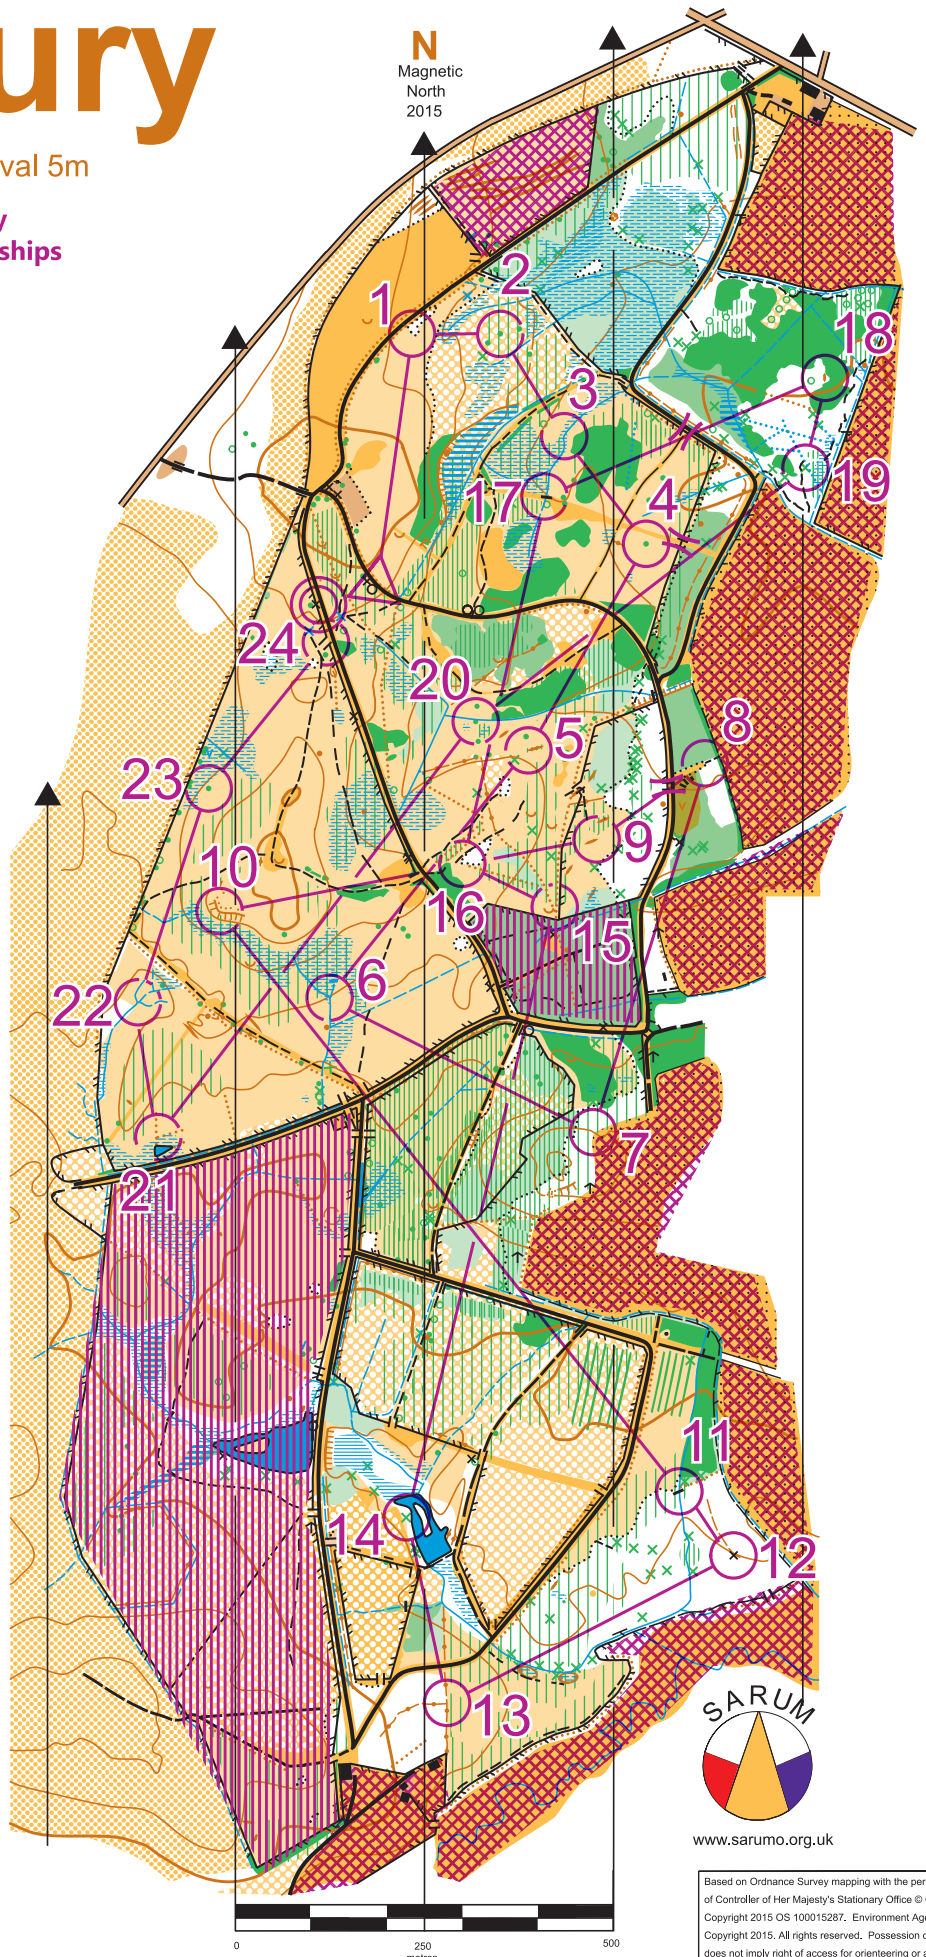

Foxbury

Scale 1:10,000 Contour interval 5m

MLS 32 Regiment Royal Artillery
incorporating the RA Championships

2nd October 2019

Brown

MLS RA Royal Artillery				
Brown	8.9 km	150 m		
▷		/		
1	40	⚓		∇
2	60	|||	⬆	
3	90	~~~~~	<	
4	33	⬆		⊙
5	35	∧		⊥
6	83	~~~~~	∇	
7	93	⋯		⊥
8	34	◇	∧	
9	61	∇	⊥	
10	37	⌒	<	⊥
11	45	/		
12	71	×		
13	31	+++	∇	
14	67	⊗		
15	84	|||||	∇	
16	78	⚓		∇
17	41	/		
18	91	∧		
19	81	∧ ⊗		♀
20	43	|||	⬆	
21	94	|||||	∇	
22	48	∇	×	
23	36	→	⬆	
24	100	⊥		

○ 50 m ○

Courses close : 16.00 hours

— Stile
x Seat/hide/
fuel dump

www.sarumo.org.uk