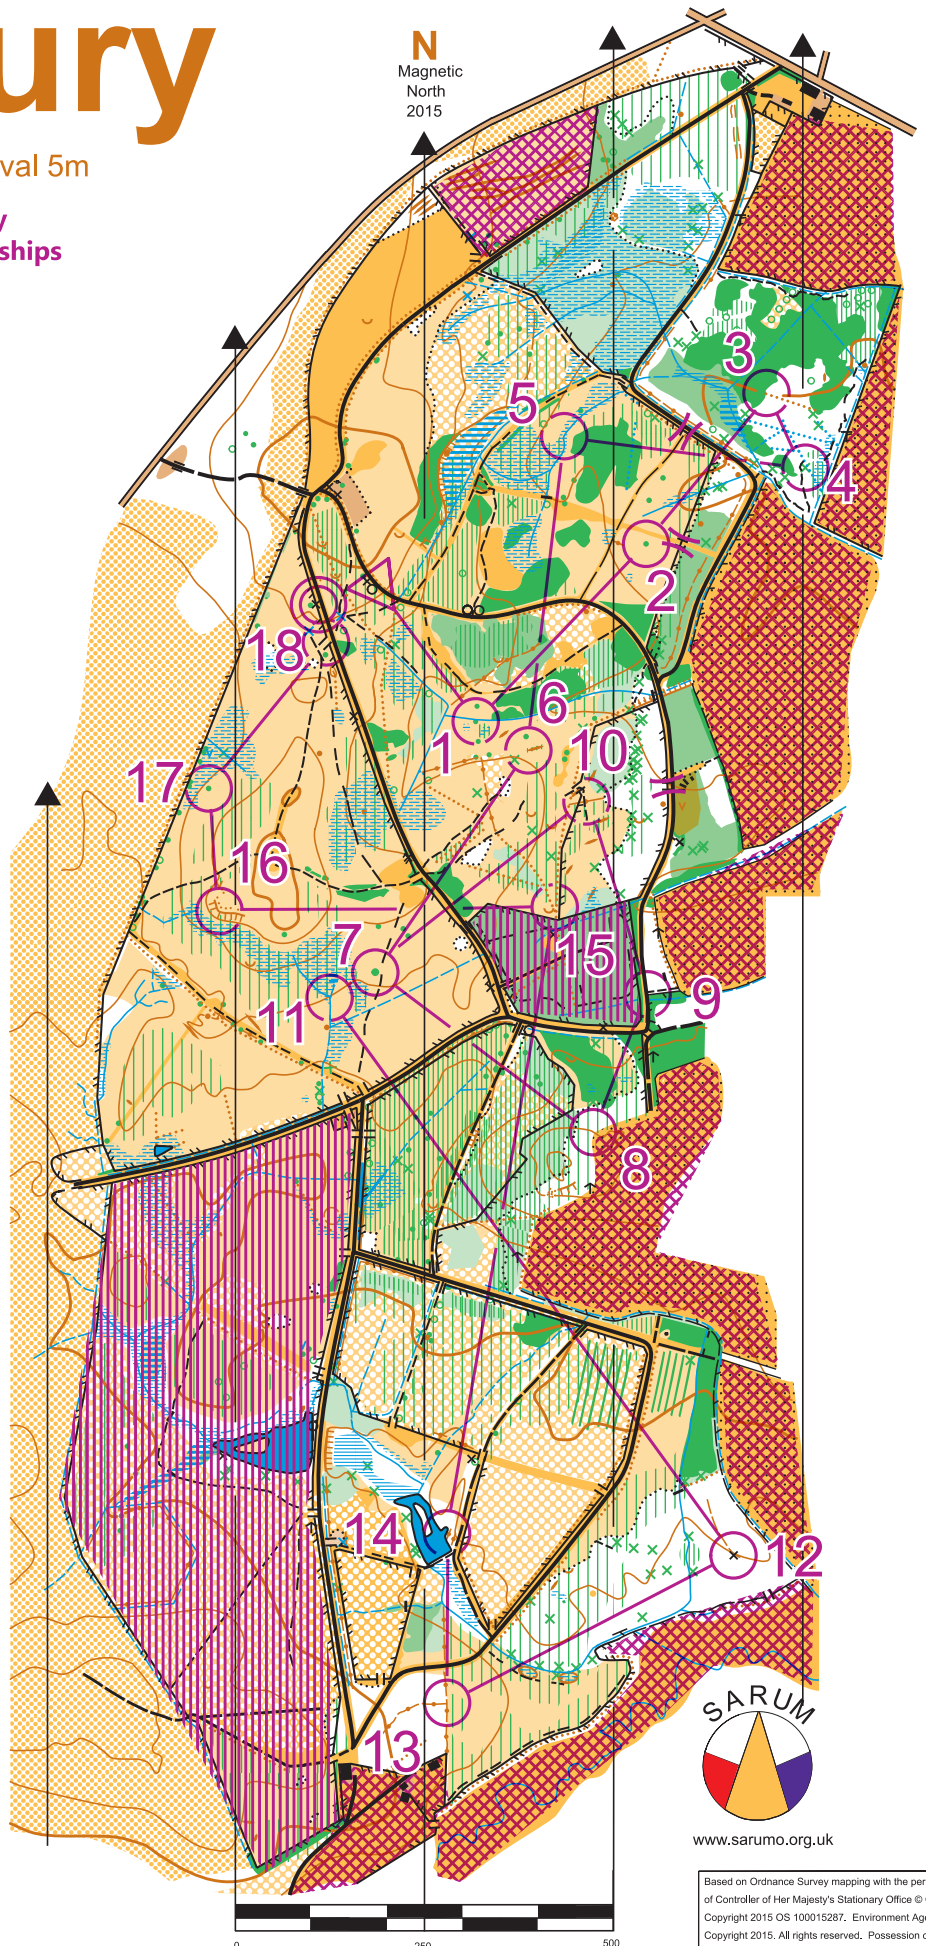

Foxbury

Scale 1:10,000 Contour interval 5m

MLS 32 Regiment Royal Artillery
incorporating the RA Championships

2nd October 2019

Blue

MLS RA Royal Artillery				
Blue	6.6 km	90 m		
▷		/		
1	43	|||	△	
2	33	△		Q
3	32	▨		∟
4	81	↗ ⊗		Q
5	90	~~~~	<	
6	35	∧		⊥
7	62	▨		⊥
8	93	⋯		⊥
9	75	↗		⊥
10	42	++ /	×	
11	83	~~~~	∇	
12	71	×		
13	31	+++ +++	∇	
14	92	↖ +++		○
15	84	▨ ▨	∇	
16	37	⌒	<	⊥
17	36	→ △		
18	100	+|		
50 m				
Courses close : 16.00 hours				

— Stile
x Seat/hide/
fuel dump

www.sarumo.org.uk