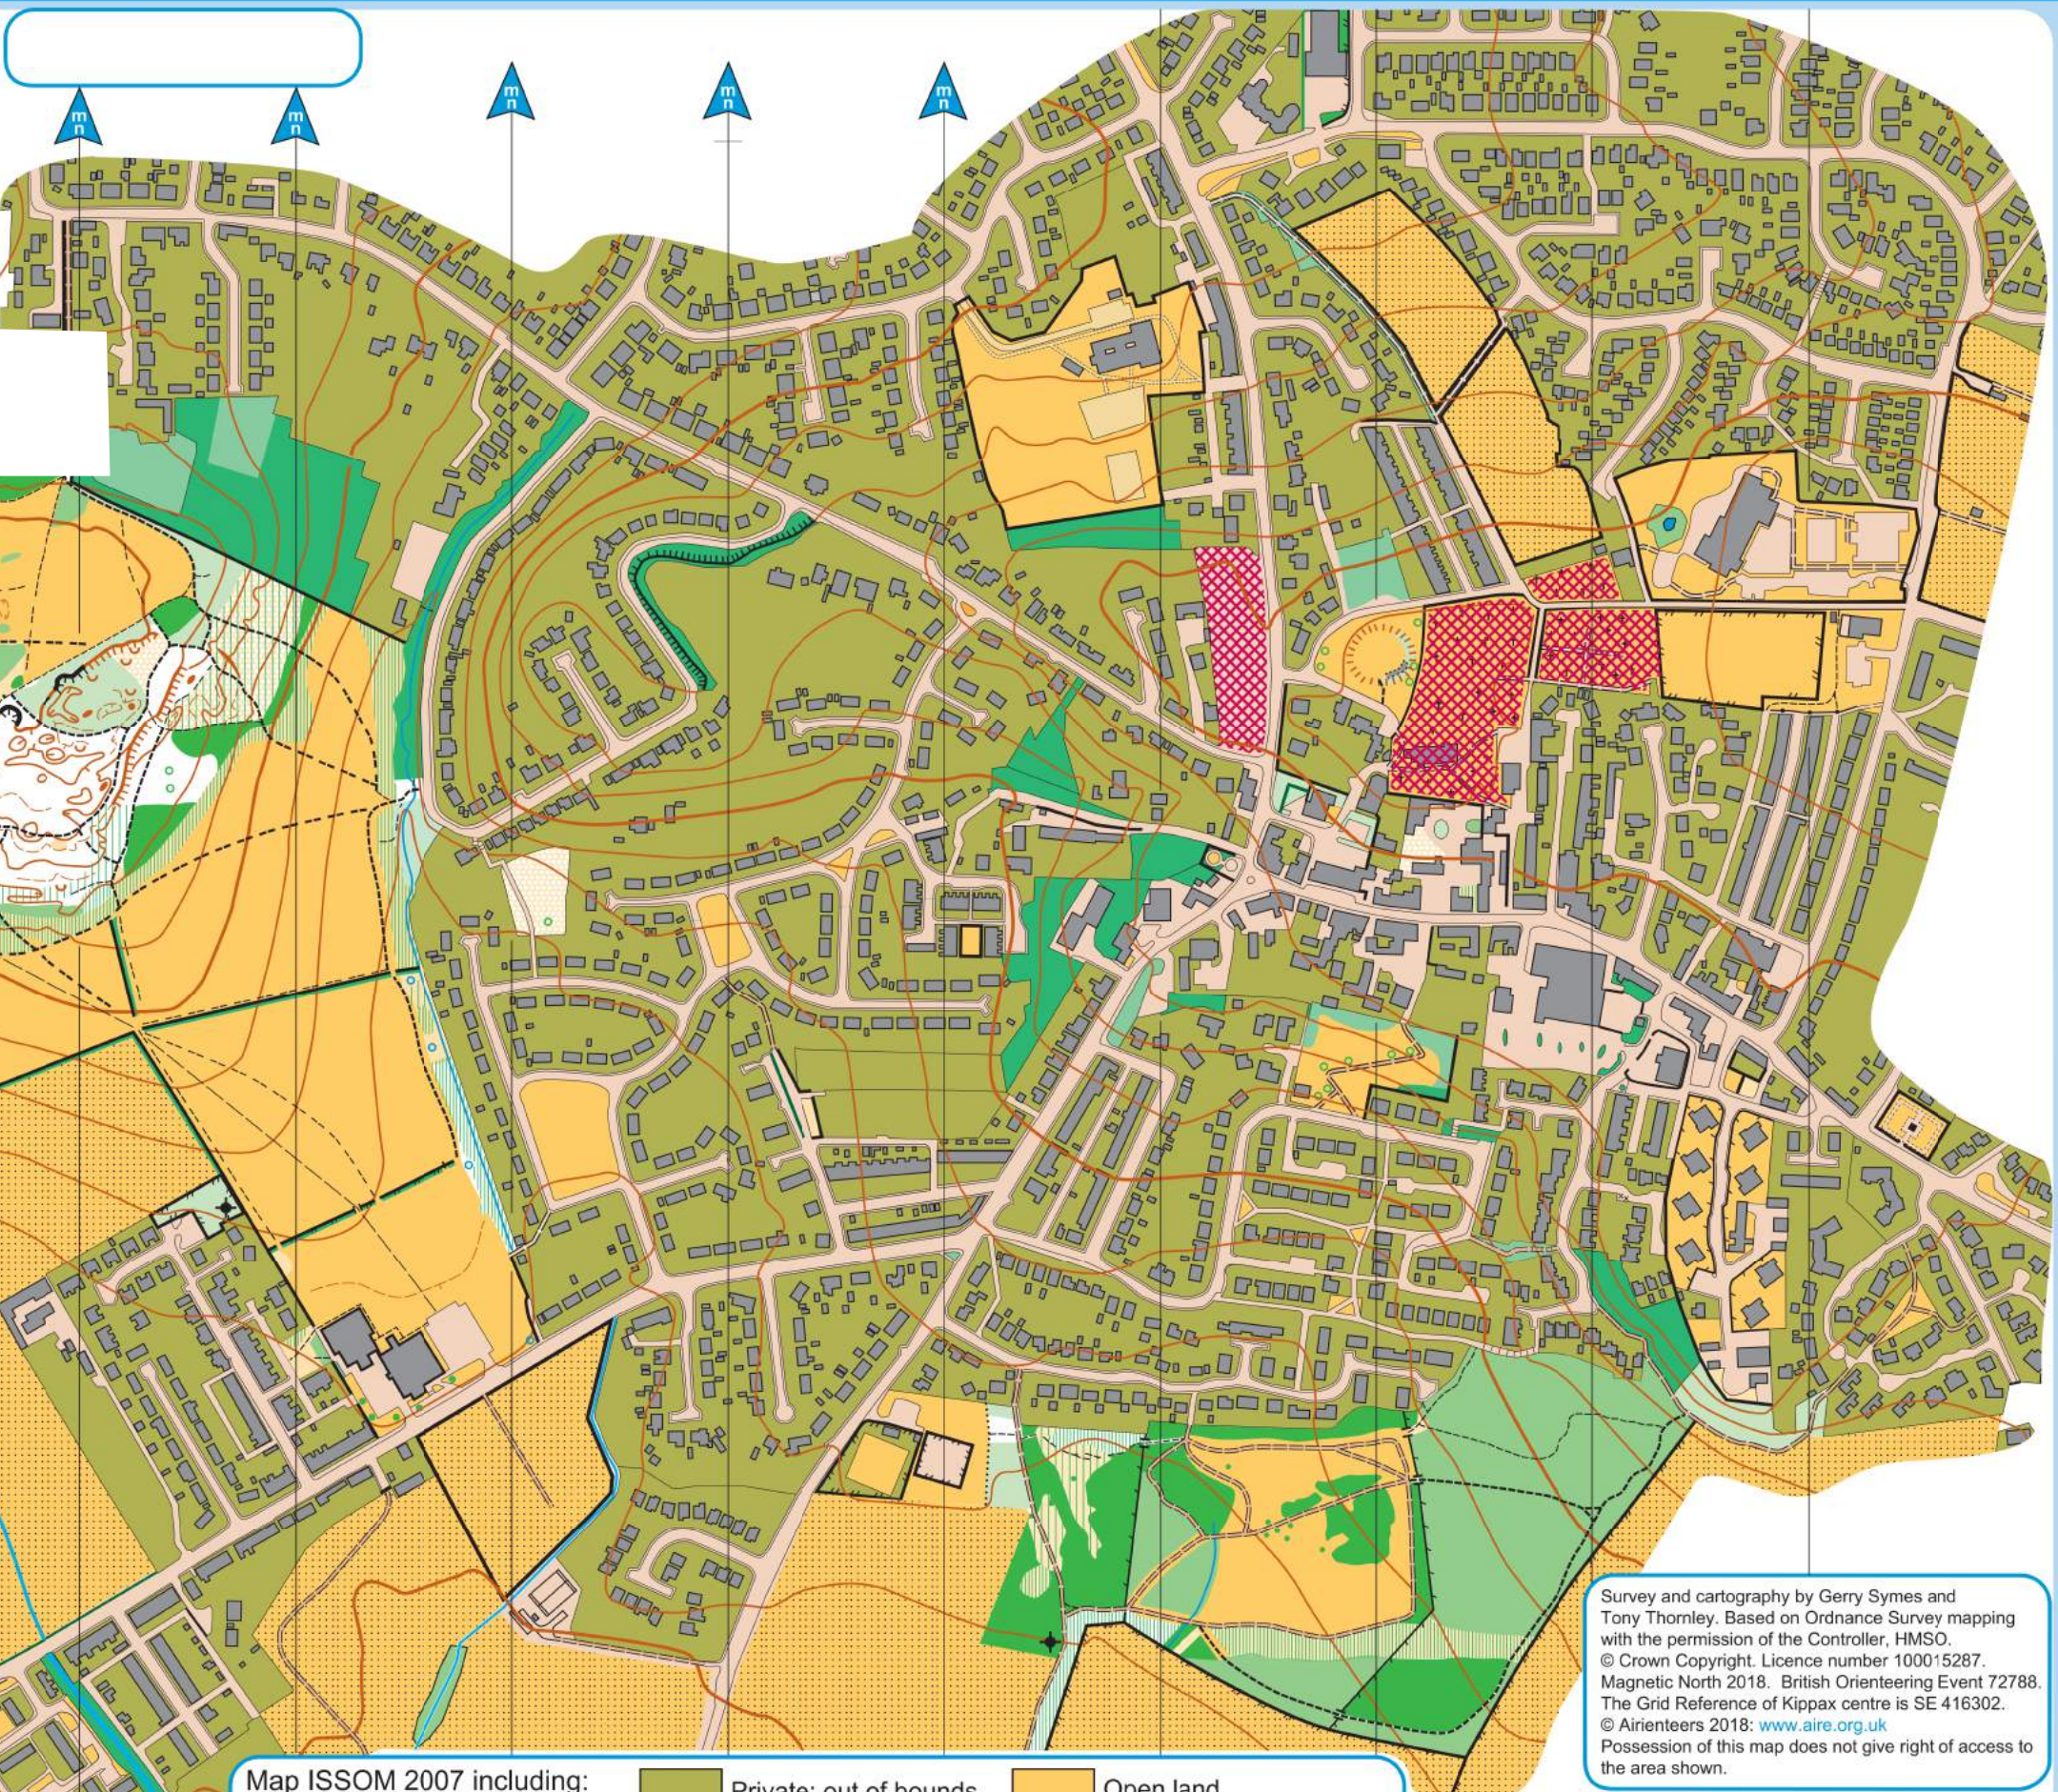

Blank

Survey and cartography by Gerry Symes and Tony Thornley. Based on Ordnance Survey mapping with the permission of the Controller, HMSO. © Crown Copyright. Licence number 100015287. Magnetic North 2018. British Orienteering Event 72788. The Grid Reference of Kippax centre is SE 416302. © Airienteers 2018: www.aire.org.uk Possession of this map does not give right of access to the area shown.

Map ISSOM 2007 including:			
	Pylon		Private: out of bounds
	Raised drain cover		Wood - slow run
	Play equipment		Wood - walk
	Uncrossable fence		Wood - fight
	Uncrossable wall/hedge		Undergrowth - slow
	Gate		Undergrowth - fight
			Open land
			Rough open land
			Fields - out of bounds
			Other out of bounds areas
			Scattered trees
			Tarmac/hard surface

Kippax and Billy Woods
 Scale 1:5000 Contours 5m.