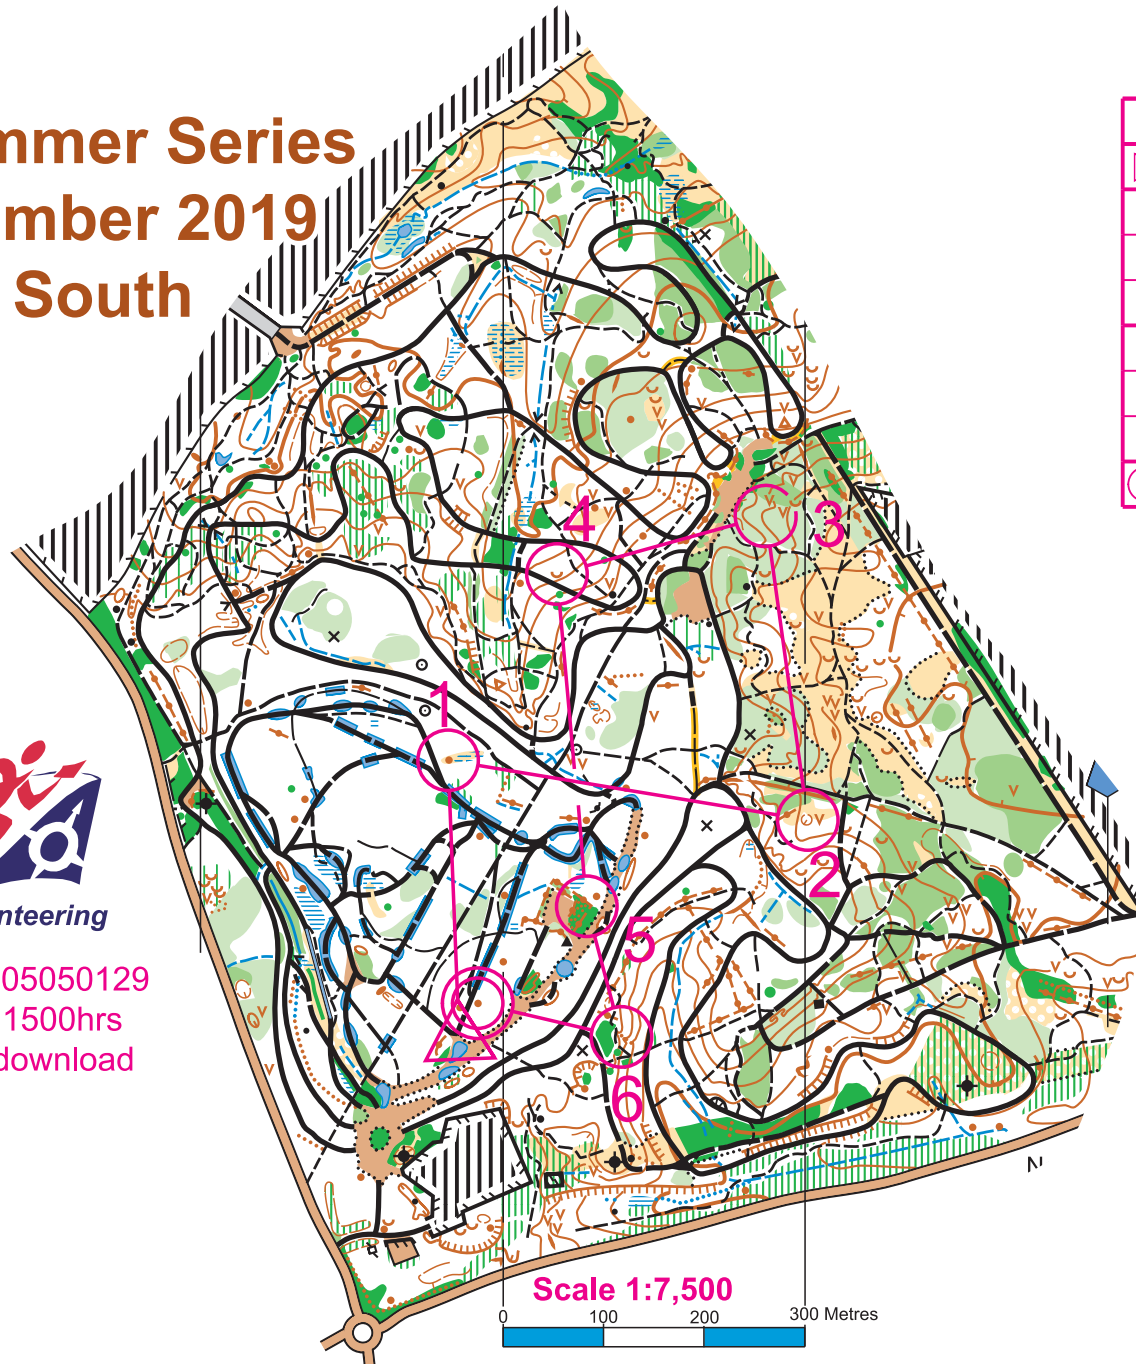

## 04 September 2019

### Bagshot South

D

British Orienteering

Emergency No 07905050129  
 Course closes at 1500hrs  
 All must report to download

	D	1.8 km			55 m		
		/	/	y			
1	43	•				◦	
2	31	◉					
3	52	∩					
4	53	∪					
5	54	→	++			➤	
6	47	▨					
		150 m					

Scale 1:7,500

0 100 200 300 Metres