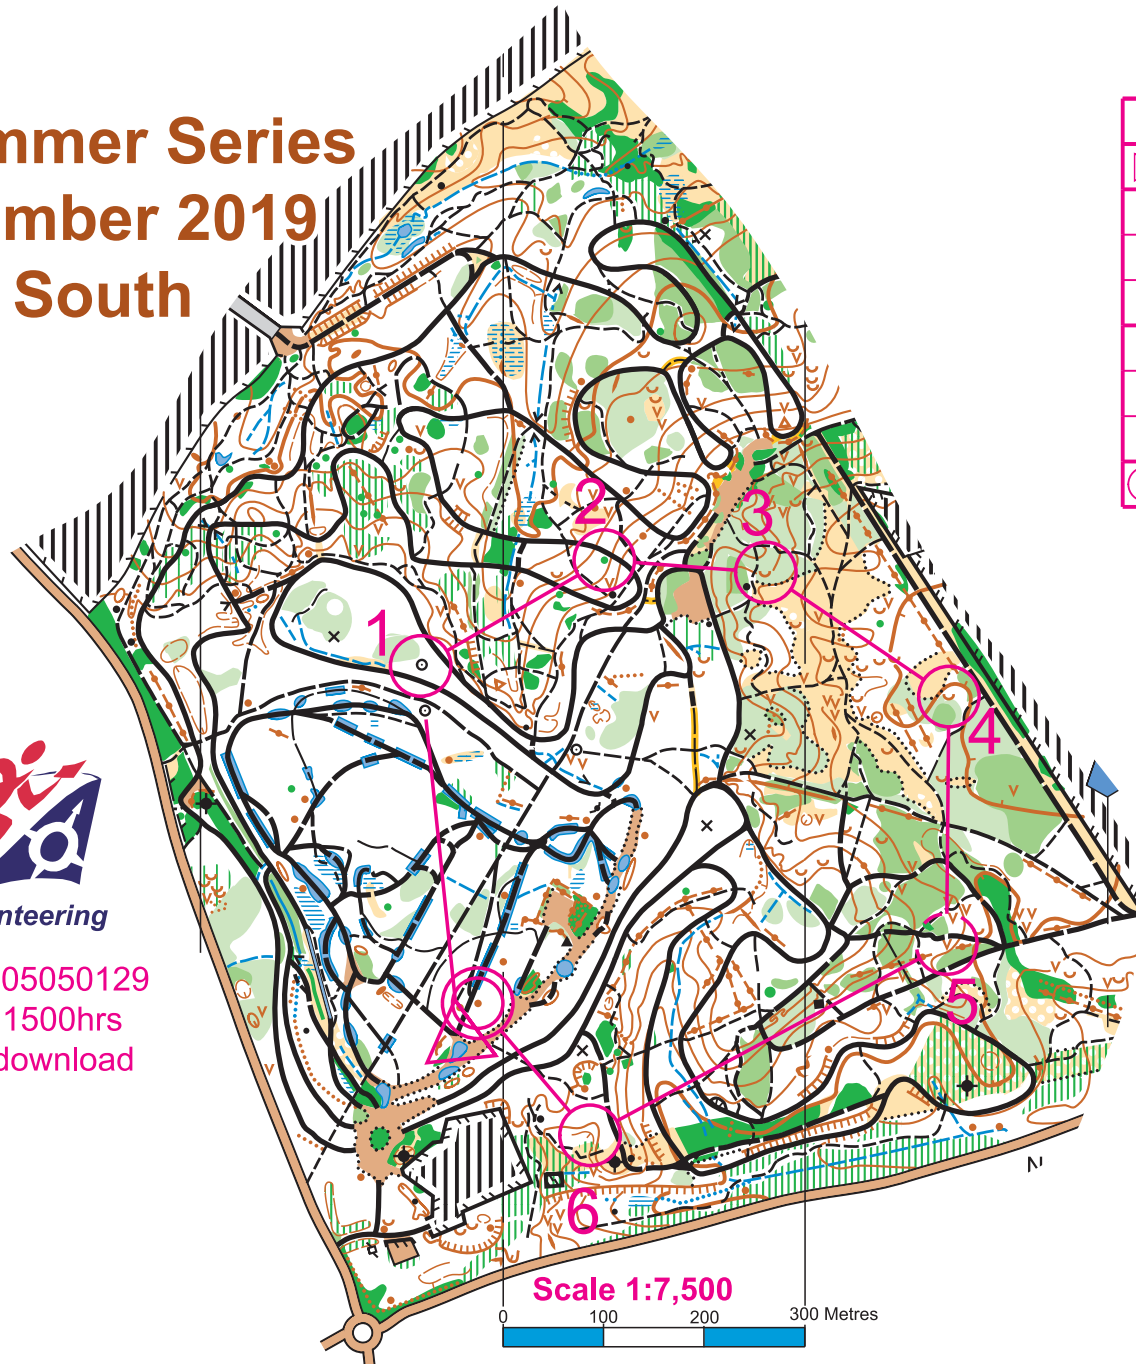

## 04 September 2019

### Bagshot South

C

British Orienteering

Emergency No 07905050129  
 Course closes at 1500hrs  
 All must report to download

	C	1.8 km			50 m
		/	/	y	
1	40	⊙			⊙
2	46	⊗			⊙
3	50	∪			
4	49	∪			
5	51	∨			
6	37	∩			
		170 m			

Scale 1:7,500

0 100 200 300 Metres