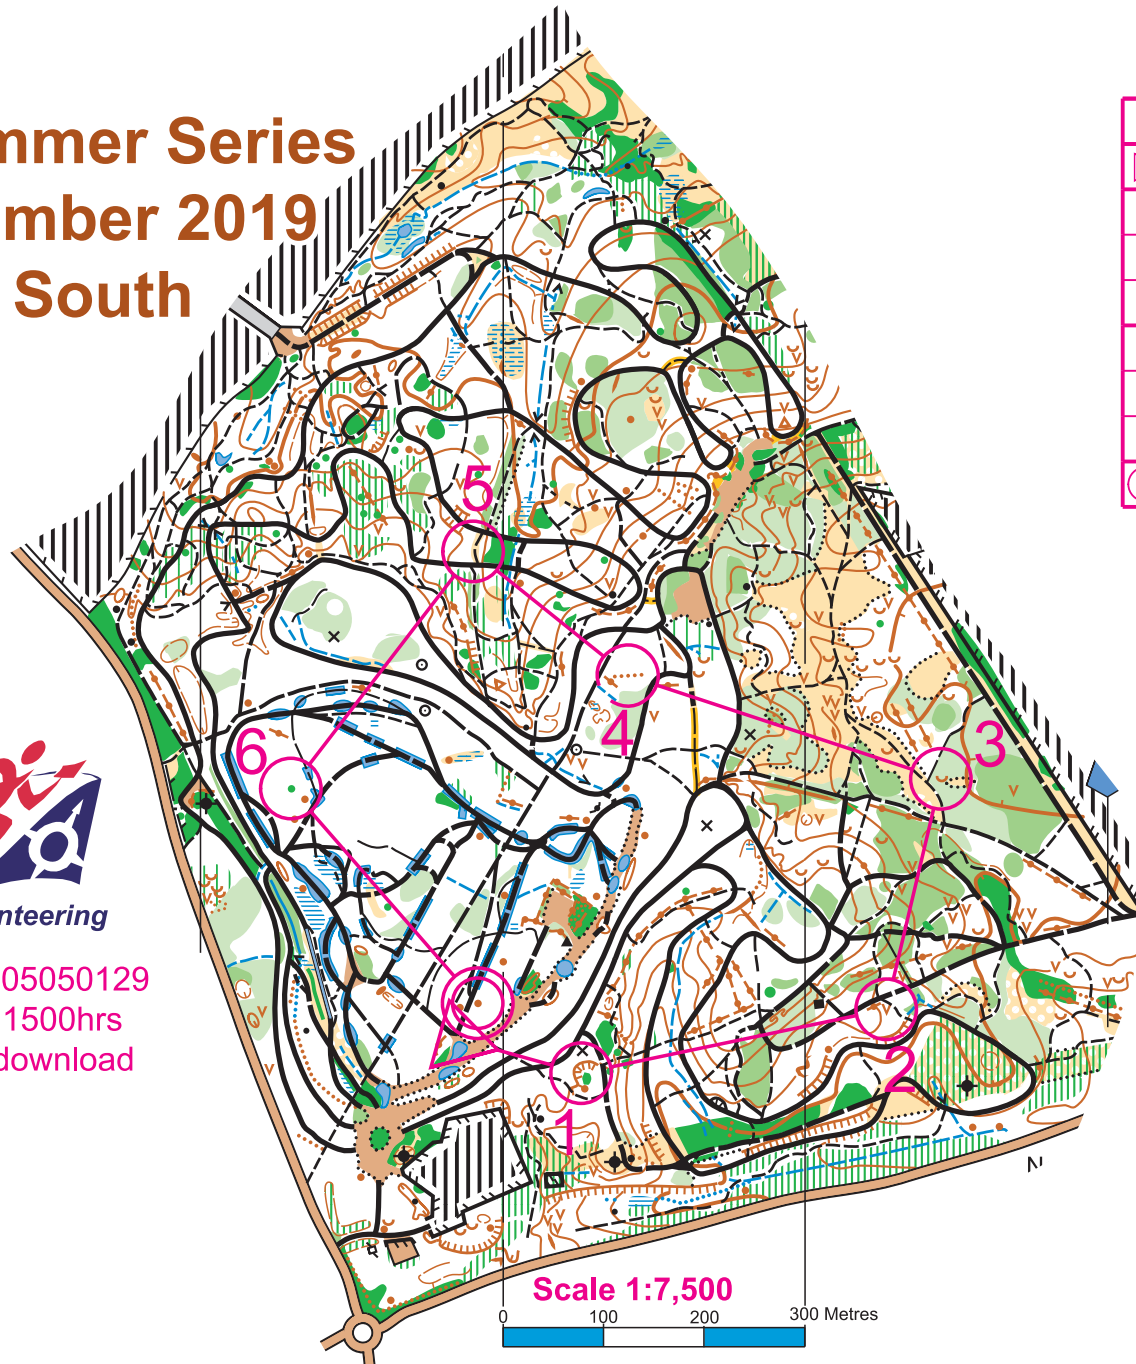

MLS Summer Series

04 September 2019

Bagshot South

B

British Orienteering

Emergency No 07905050129
 Course closes at 1500hrs
 All must report to download

	B	1.8 km	55 m
1	45		
2	48		
3	33		
4	36		
5	39		
6	35		
		280 m	

Scale 1:7,500

0 100 200 300 Metres