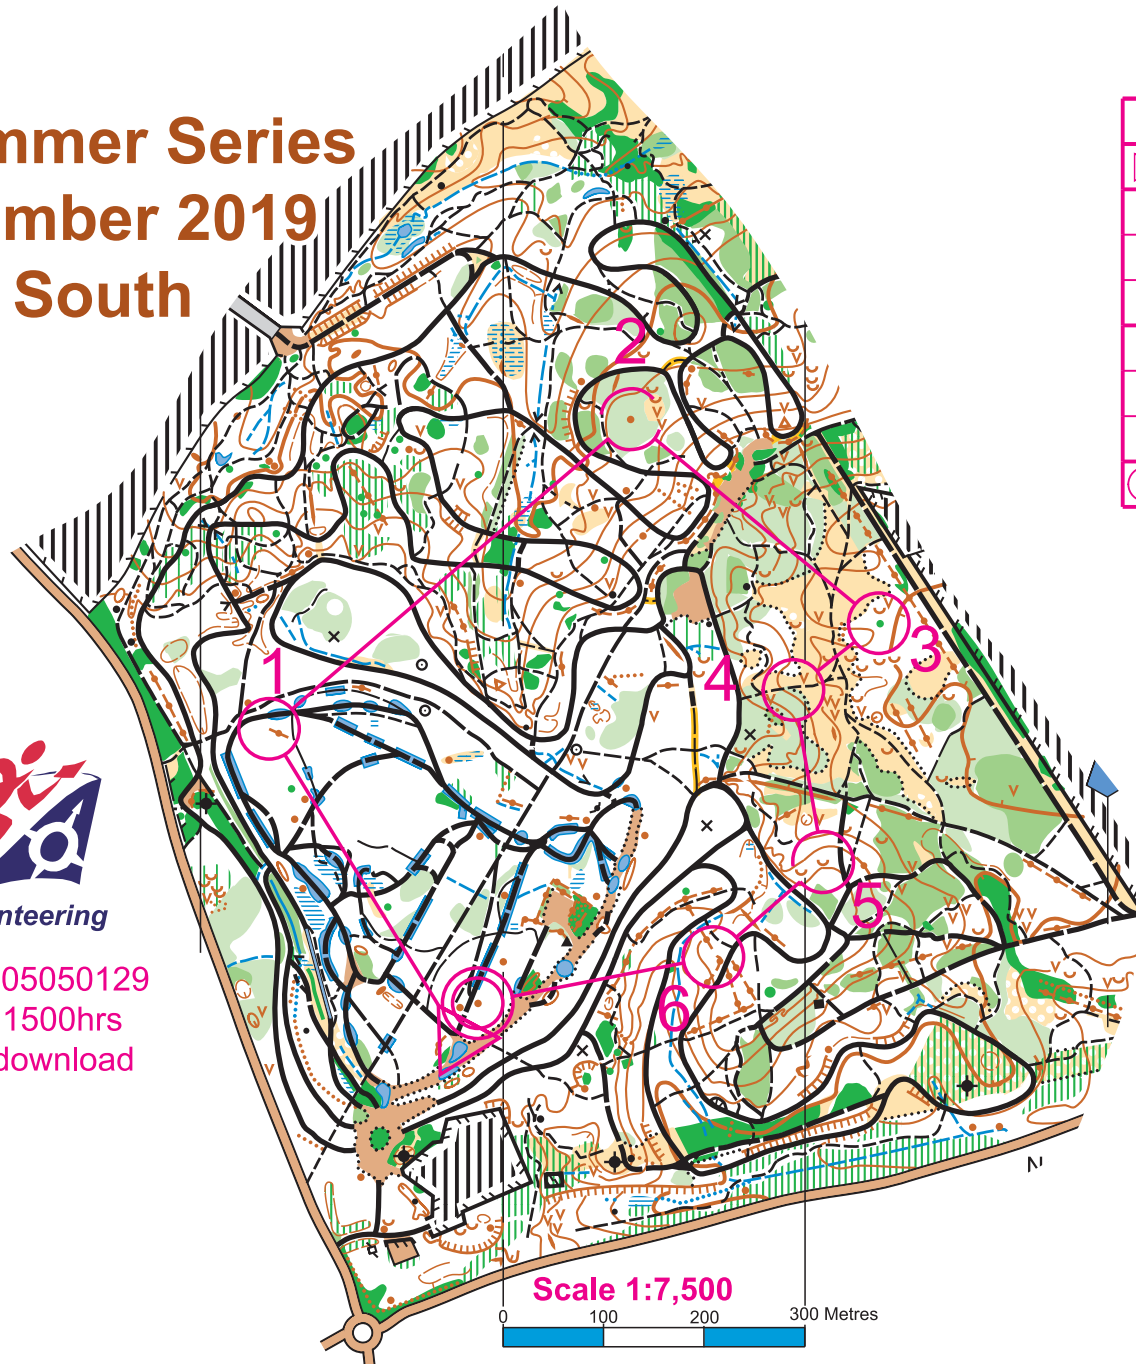

MLS Summer Series

04 September 2019

Bagshot South

A

British Orienteering

Emergency No 07905050129
 Course closes at 1500hrs
 All must report to download

	A	1.8 km		55 m	
▷		/	/	Y	
1	32	+++			↙
2	42	•			♂
3	34	⊗			♀
4	44	/			
5	38	↗	U		
6	41	+++			⊙
⊗	240 m				⊙

Scale 1:7,500