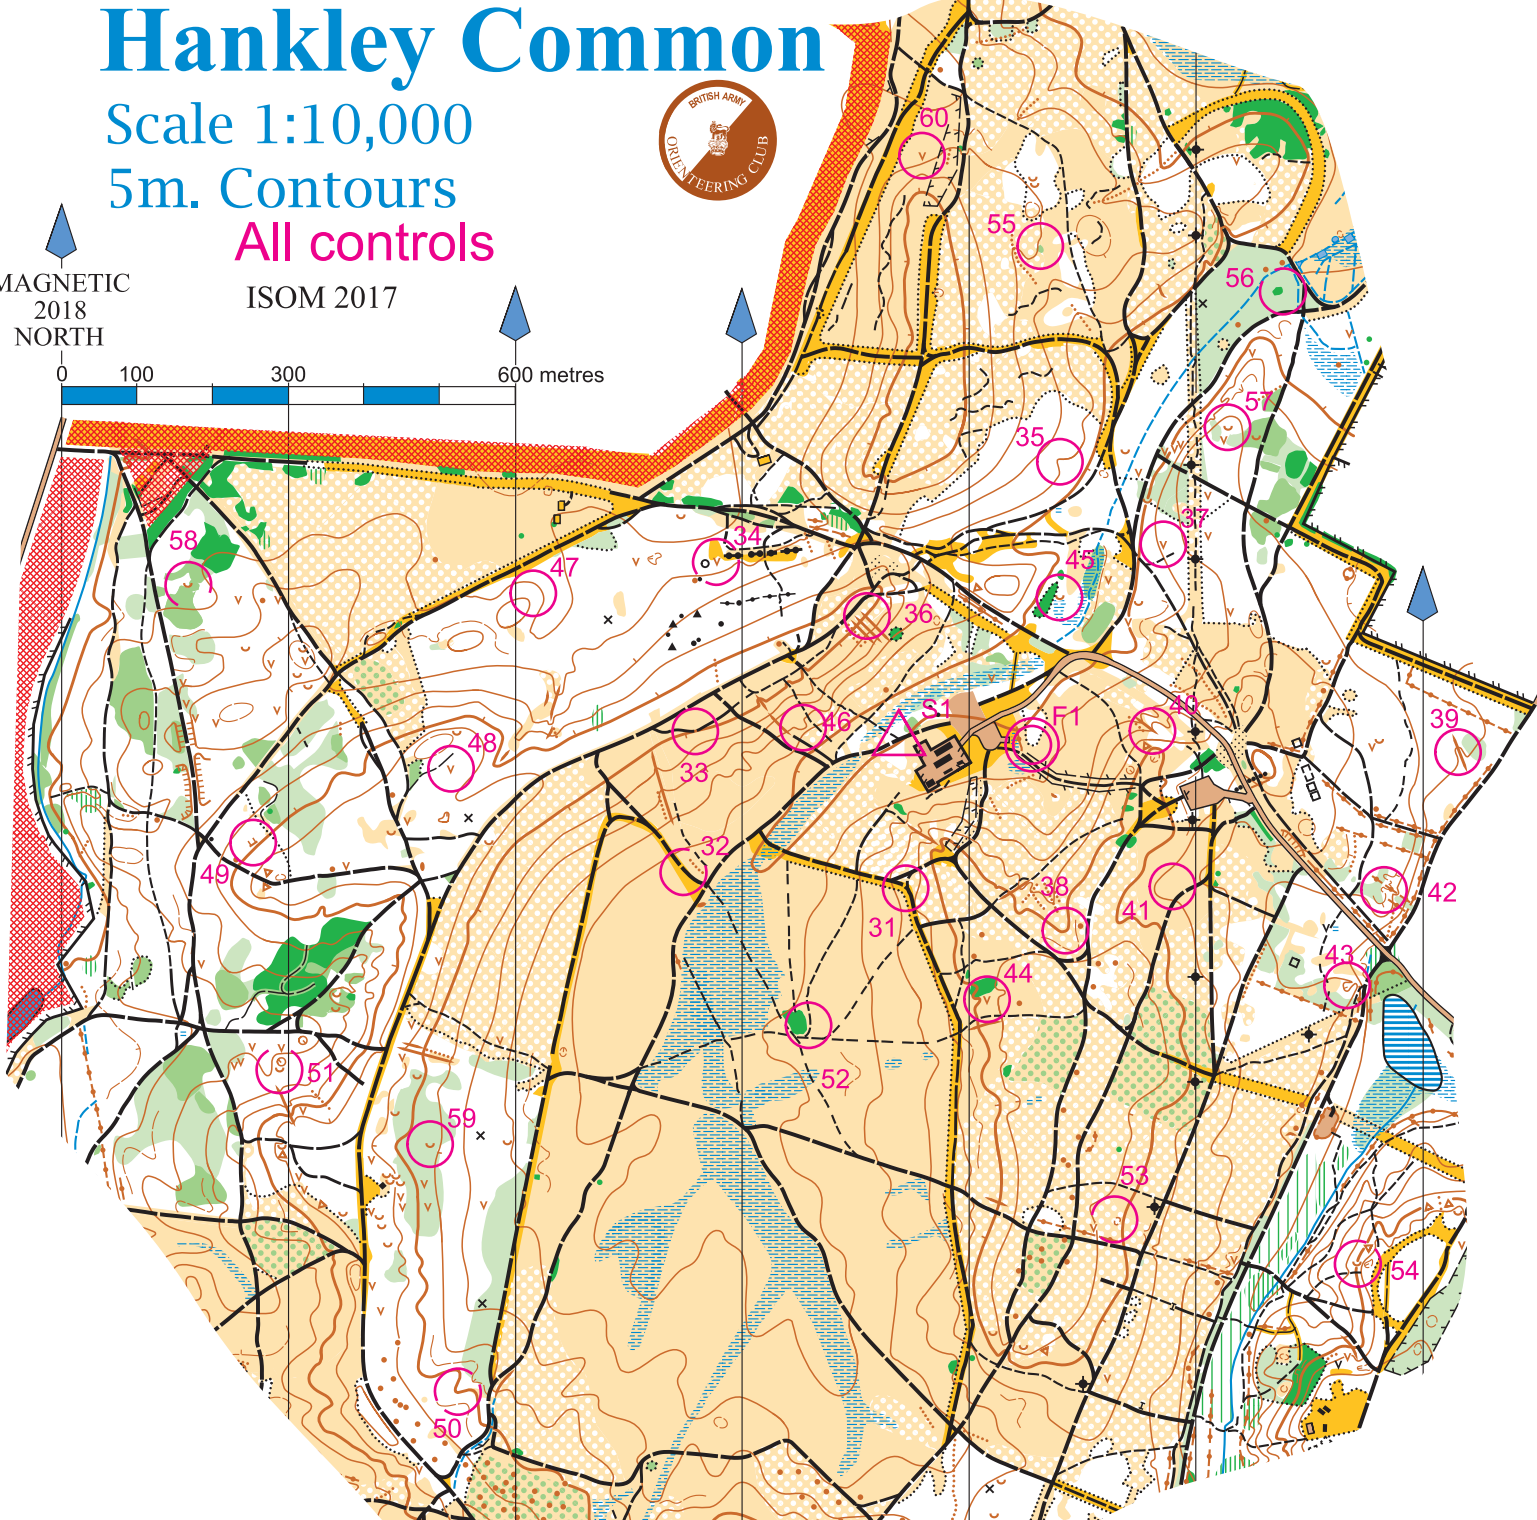

Hankley Common

Scale 1:10,000

5m. Contours

All controls

MAGNETIC
2018
NORTH

ISOM 2017

0 100 300 600 metres

AGC Champs 2018 & MLS League Event 24 October 2018

▷	S1	/	/	∇	
	31	↓	/	/	∇
	32	/			
	33	/			<
	34	∇			
	35	∩	—]
	36	↗	∧		
	37	∇			
	38	∩]
	39	∧			
	40	∧			∇
	41	∩			
	42	↓	∩	—	
	43	∩	—		
	44	∇			
	45	∩			
	46	∩			
	47	∩			∩
	48	∇			
	49	∩			∩
	50	∩			
	51	∩			
	52	∩			∩
	53	∩			∩
	54	∩			
	55	∩			∩
	56	∩			∩
	57	∩			
	58	∩			∇
	59	∩			
	60	∇			