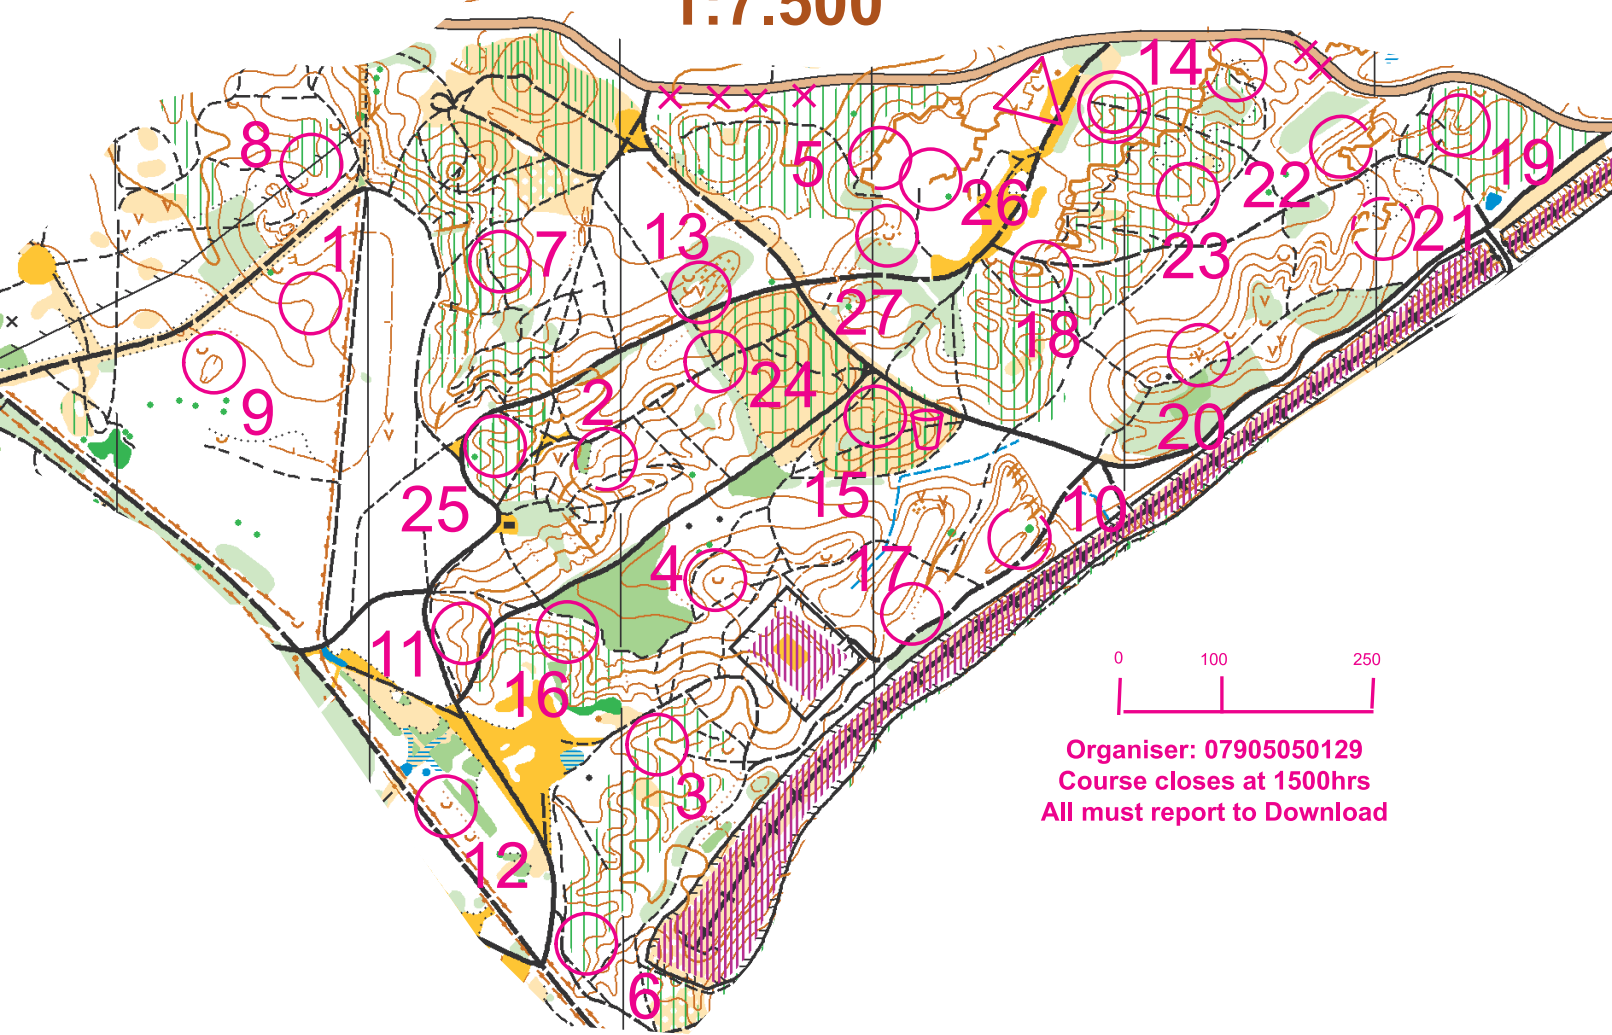

Mytchett East

1:7.500

Organiser: 07905050129
Course closes at 1500hrs
All must report to Download

Course Score, Length 11.0 km

Start	Earth Wall Bend
1. 31	Re-entrant
2. 32	Re-entrant
3. 33	Re-entrant
4. 34	Depression Small
5. 35	Gully Bend
6. 36	Re-entrant
7. 37	Re-entrant
8. 38	Re-entrant
9. 39	Depression NE part
10. 40	Depression NE End
11. 41	Re-entrant
12. 42	Depression Small
13. 43	Pit
14. 44	Gully Jct
15. 45	Re-entrant Shallow Drinks
16. 46	Middle Ditch
17. 47	Ditch
18. 48	Gully Bend
19. 49	Re-entrant
20. 50	Pit
21. 51	E Gully Bend
22. 52	Gully Bend
23. 53	Spur
24. 54	Path Jct
25. 55	Re-entrant
26. 56	Gully SW End
27. 57	Depression Small
260 m from last control to finish. No tapes	