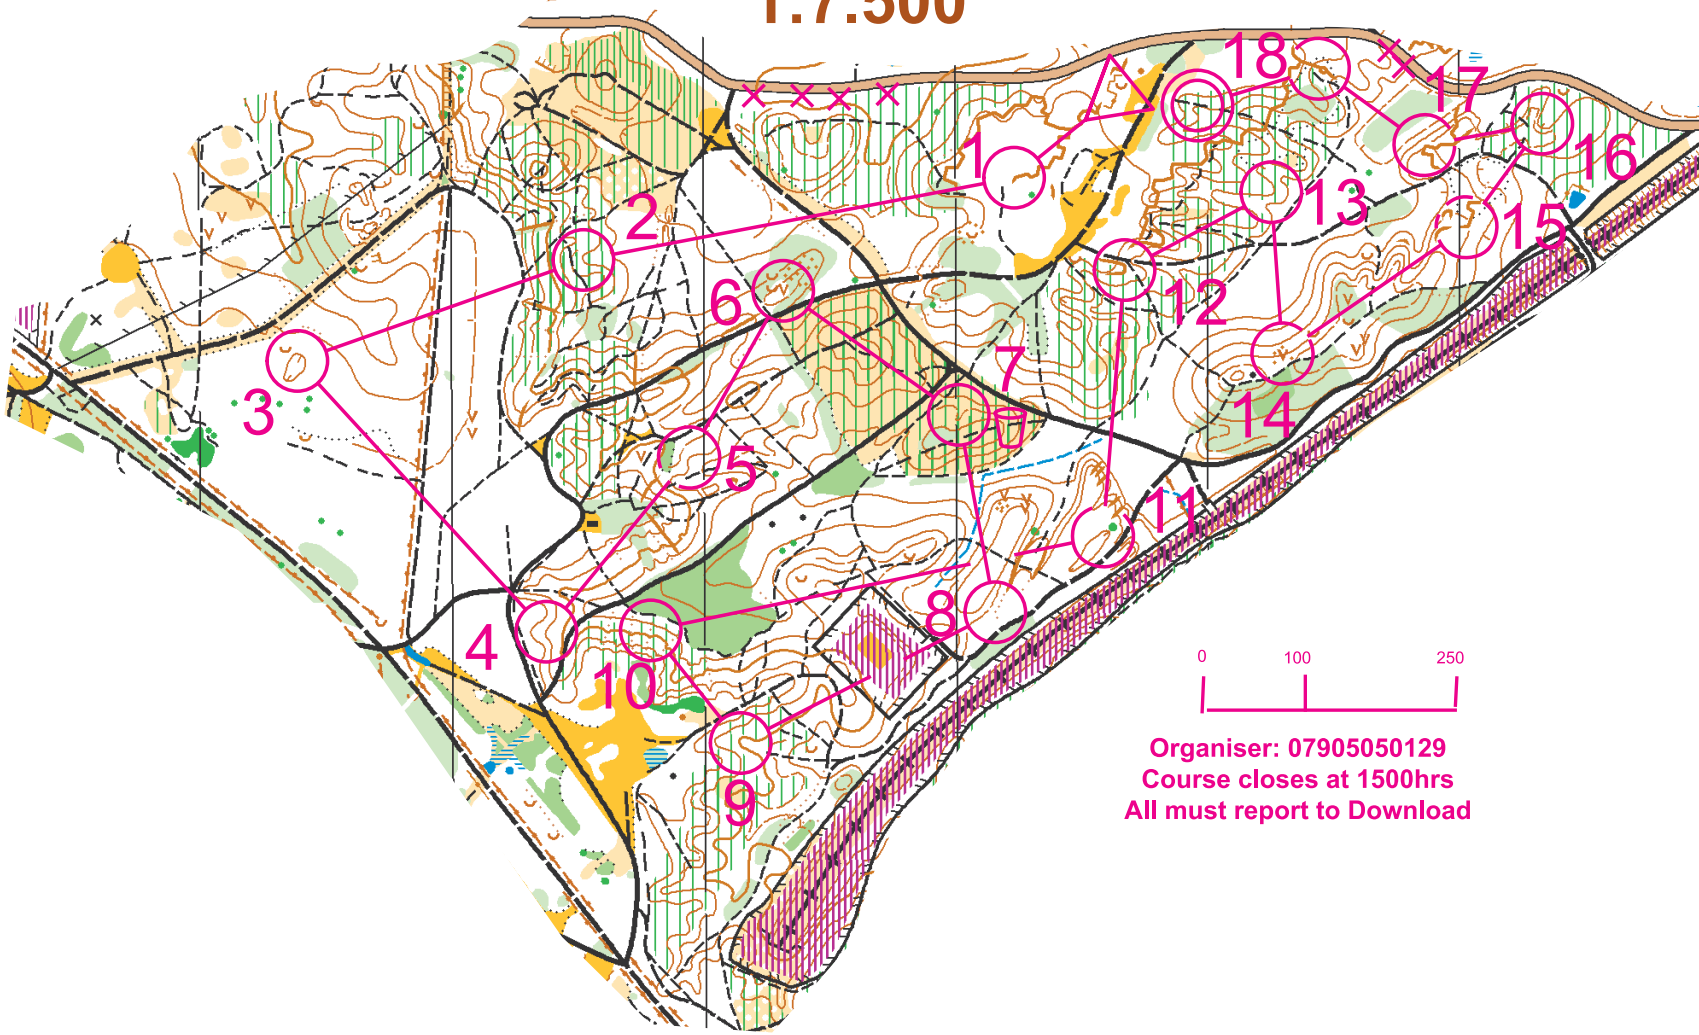

Mytchett East

1:7.500

0 100 250
 Organiser: 07905050129
 Course closes at 1500hrs
 All must report to Download

	Green	4.3 km	175 m
▷		+++	<
1	56	∧	✓
2	37	∩	
3	39	⊖	⊙
4	41	∩	
5	32	∩	
6	43	∨	
7	45	∩ -	☐
8	47	▨	
9	33	∩	
10	46	▨	
11	40	⊖	∧
12	48	∧	<
13	53	∩	
14	50	∨	
15	51	→ ∧	<
16	49	∩	
17	52	∧	<
18	44	∧ ∧ ∨	
⊗	130 m		⊗