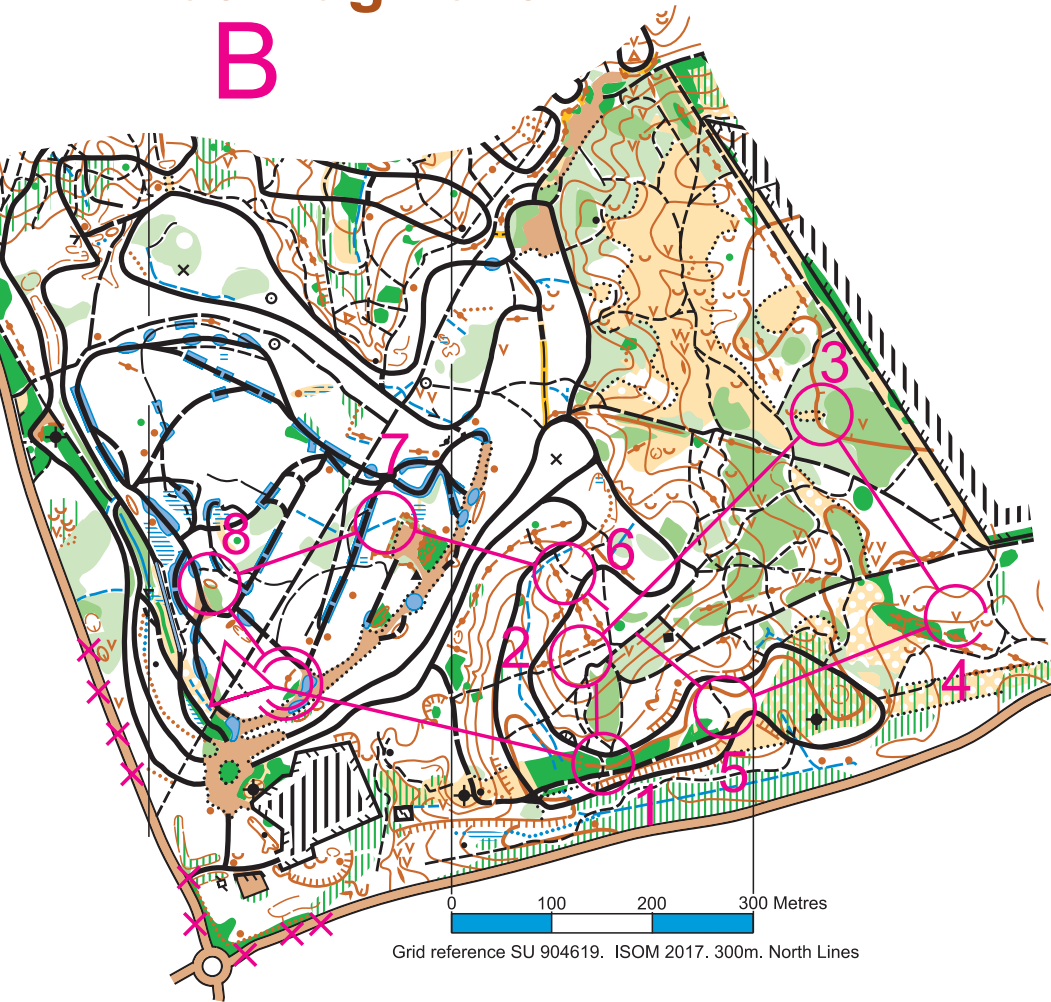

Bagshot South

08 Aug 2018

Scale
1:7,500

B

B	2.0 km	45 m
▷	///	×
1 39		
2 34	///	
3 54	⋯	♀
4 41	∨	

5 62	///			
6 37	///			
7 52	///			
8 31	○			○
○		120 m		○
Follow tape to drinks & maps				