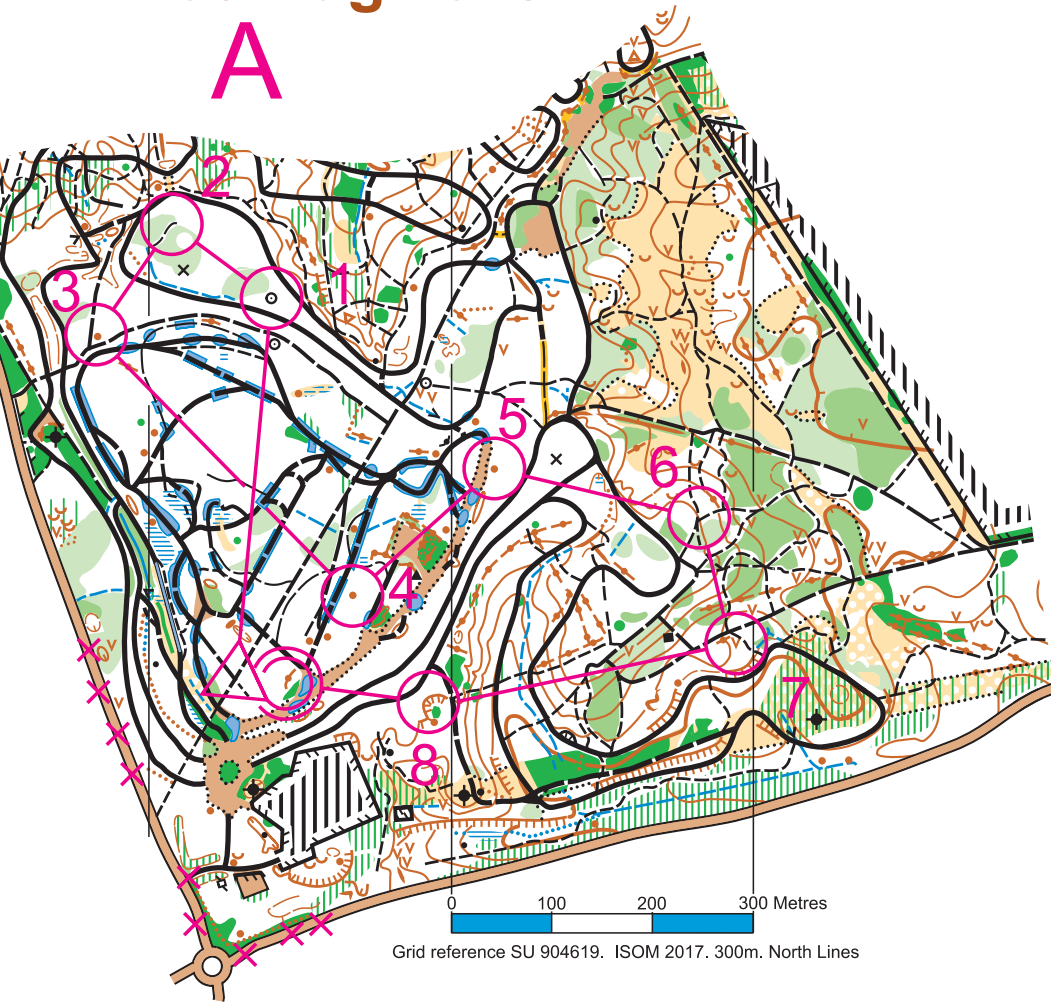

Bagshot South

08 Aug 2018

Scale
1:7,500

A

A	2.0 km	35 m
▷	/// //	×
1 42	⊙	.5 ○
2 43	///	
3 46	●	○
4 32	●	○

5 51	●	○	
6 55	/// //	∩	
7 40	∨		
8 33	⊖		
⊗		140 m	⊗
Follow tape to drinks & maps			