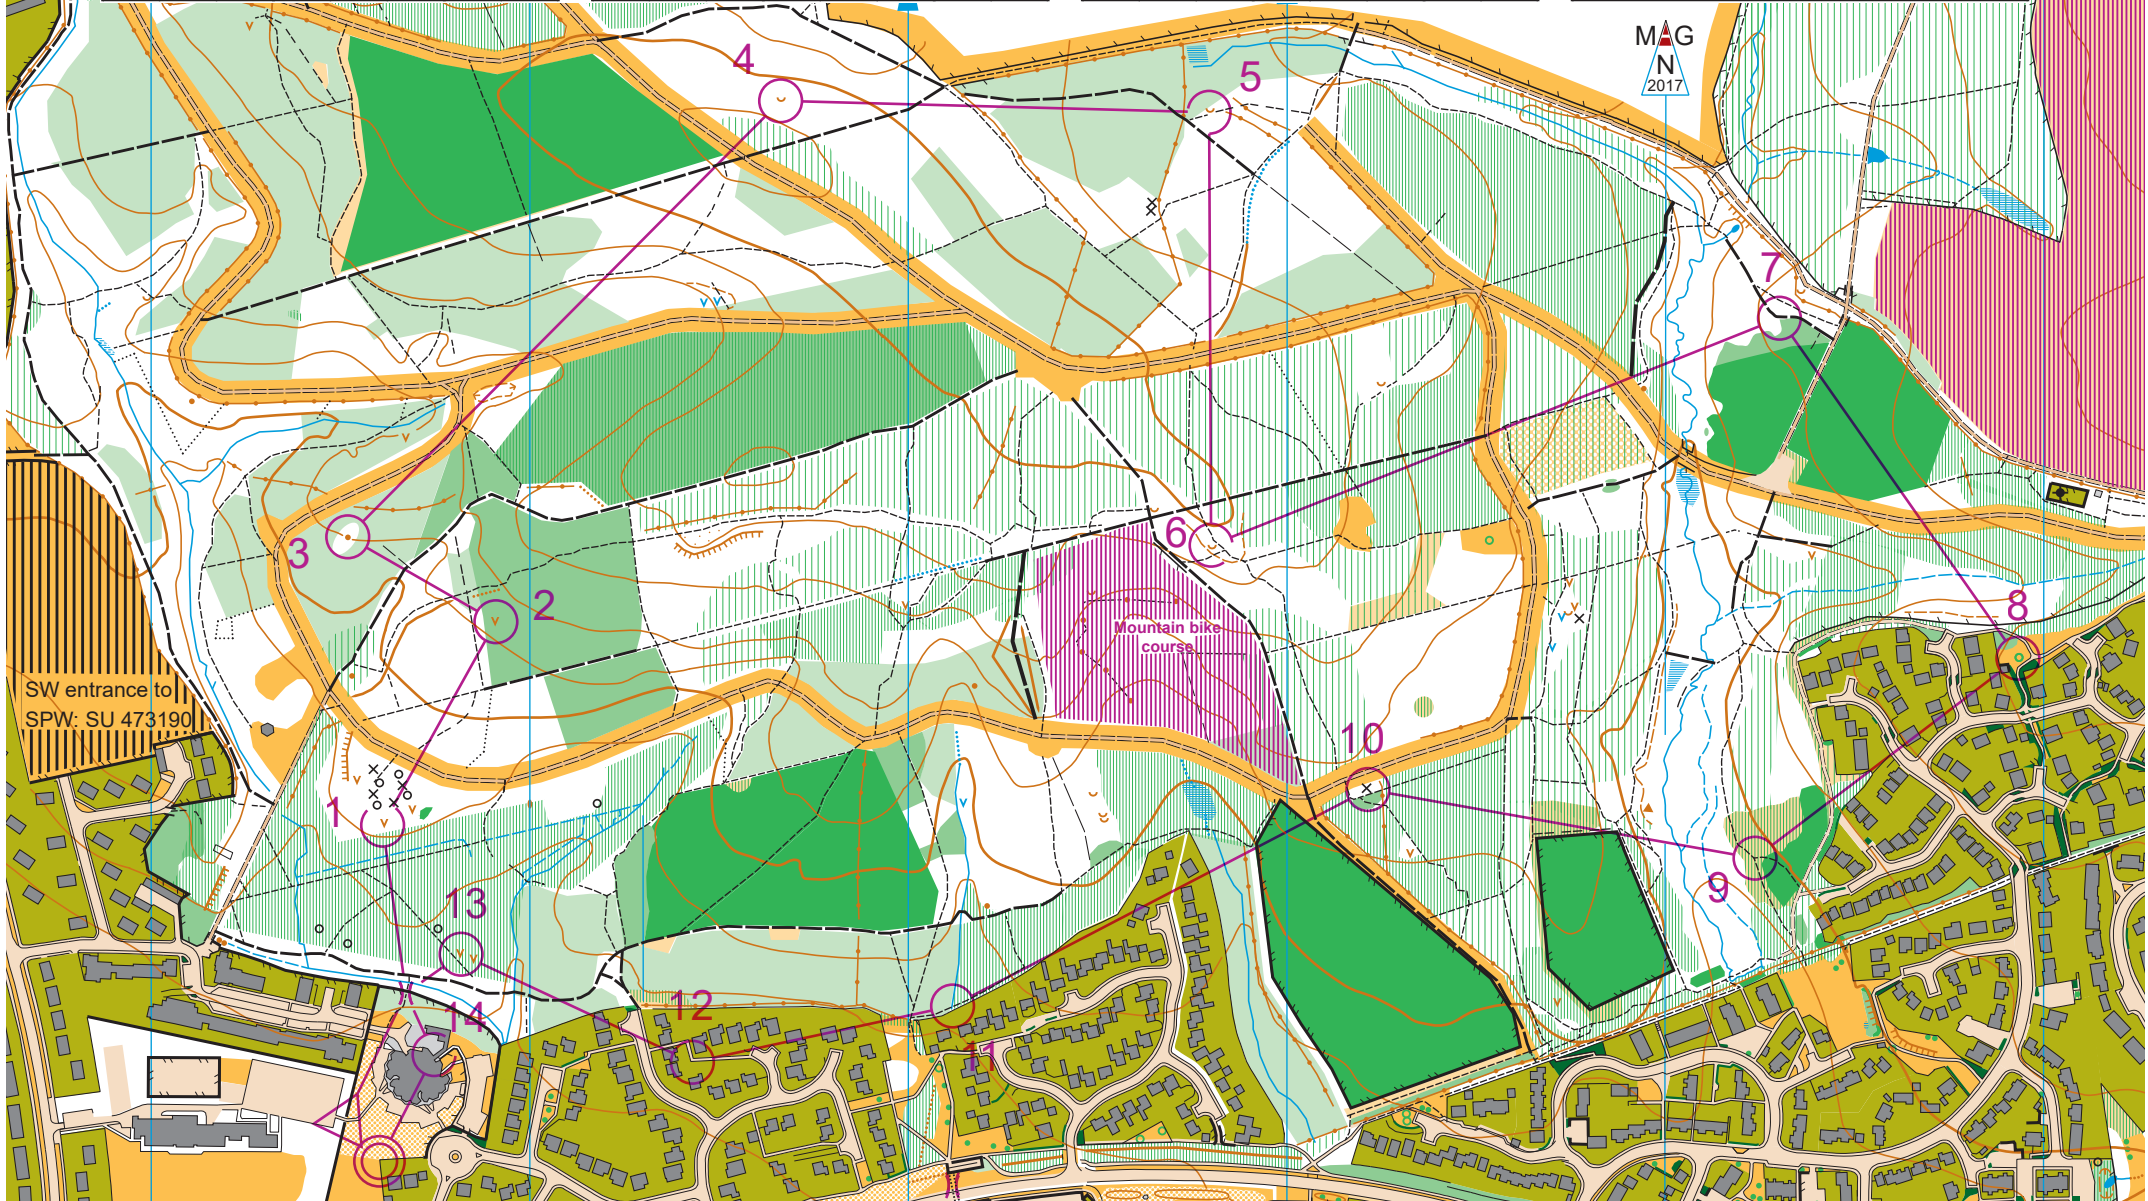

# MLSS Stoke Park

Short Green 3.4 km 75 m

▷ | | | | | | | | | |

○ | | | | | | | | | |

1 110 | | | | | | | | | |

2	101	∇			
3	102	●			
4	124	∪			
5	118	∪			
6	131	∪			

7	126	⋯	∕	∕	∇
8	116	△			○
9	120	∕	∕	∕	
10	108	△			○
11	121	∕			

12	111	∕		<	
13	123	←	∇		
		○		∪	○
14	100	∏		—	
		○		80 m	○

SW entrance to  
SPW: SU 473190

Mountain bike  
course