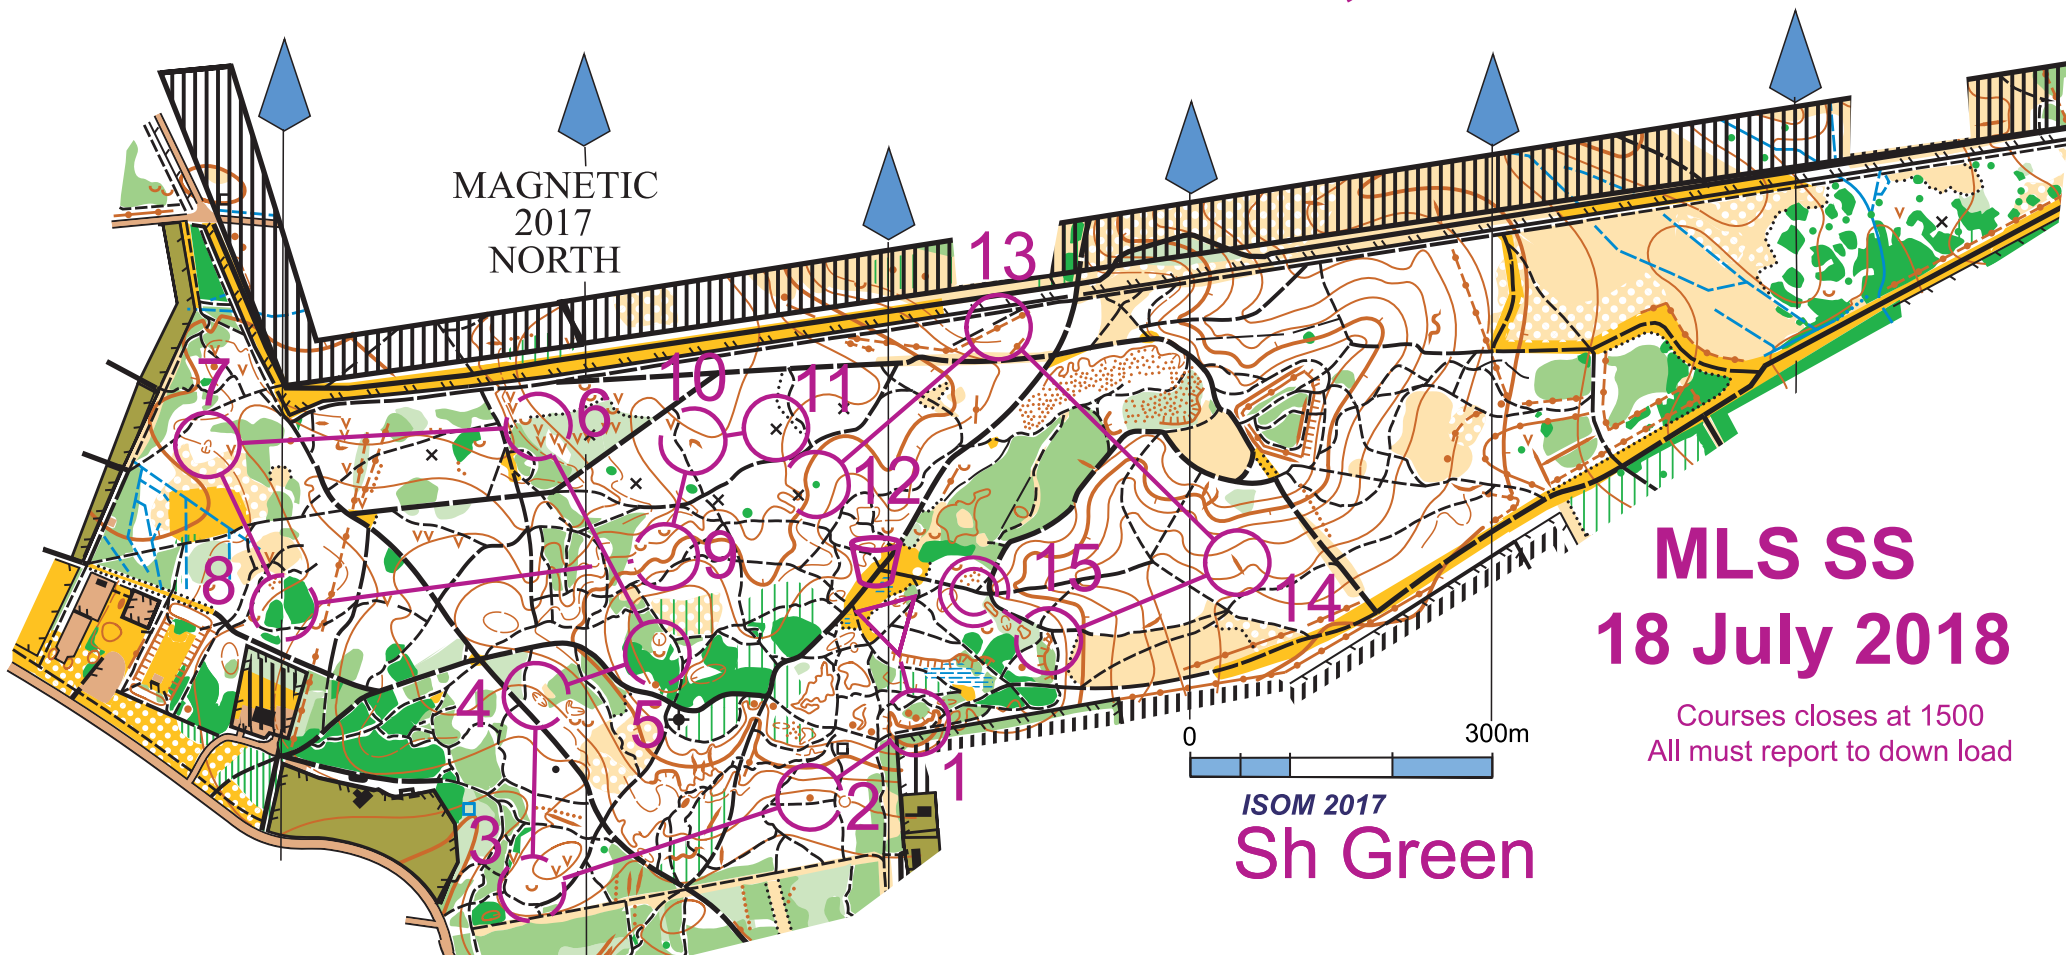

Ash South Scale 1:7,500 5m. contours

MLS SS
18 July 2018

Courses closes at 1500
All must report to down load

Sh Green	3.1 km	90 m
▷	///	γ
1 34	⌒	⊥
2 36	•	○
3 52	∪	—
4 41	⊖	○

5 47	∪		
6 48	↖	∇	
7 39	⊖		
8 37	⊗	⊗	≡
9 42	∩	—	
10 45	∧		

11 32	×		⊙
12 40	⊗		⊖
13 50	↖	≡	⊖
14 35	∧		
15 51	⌒		⊥
⊗		90 m	⊗