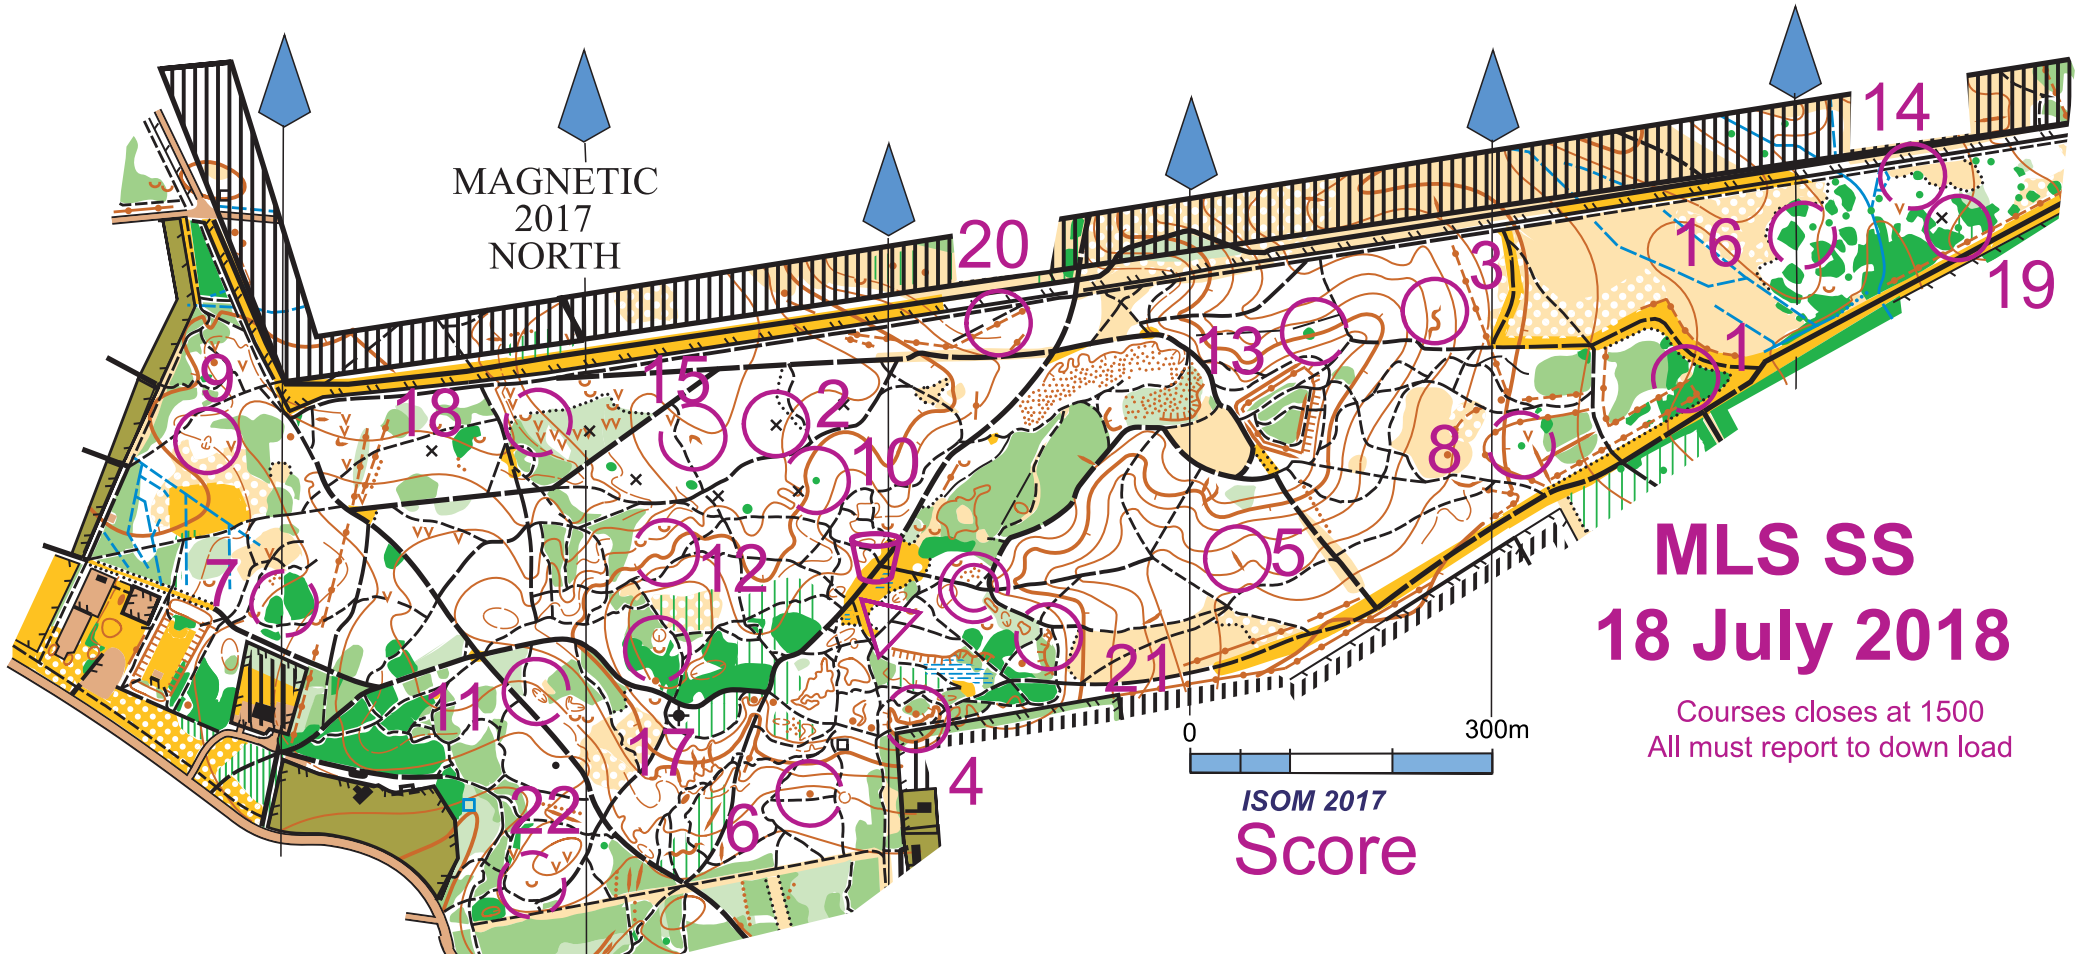

# Ash South Scale 1:7,500 5m. contours

**MLS SS**  
**18 July 2018**

Courses closes at 1500  
All must report to down load

Score

Score	17.0 km			
1	31	⊗	⊗	≡
2	32	×		♂
3	33	∧		⊥
4	34	⌒		⊥

5	35	∧		
6	36	•		⊙
7	37	⊗	⊗	≡
8	38	⊗		⊙
9	39	⊖		
10	40	⊗		⊙