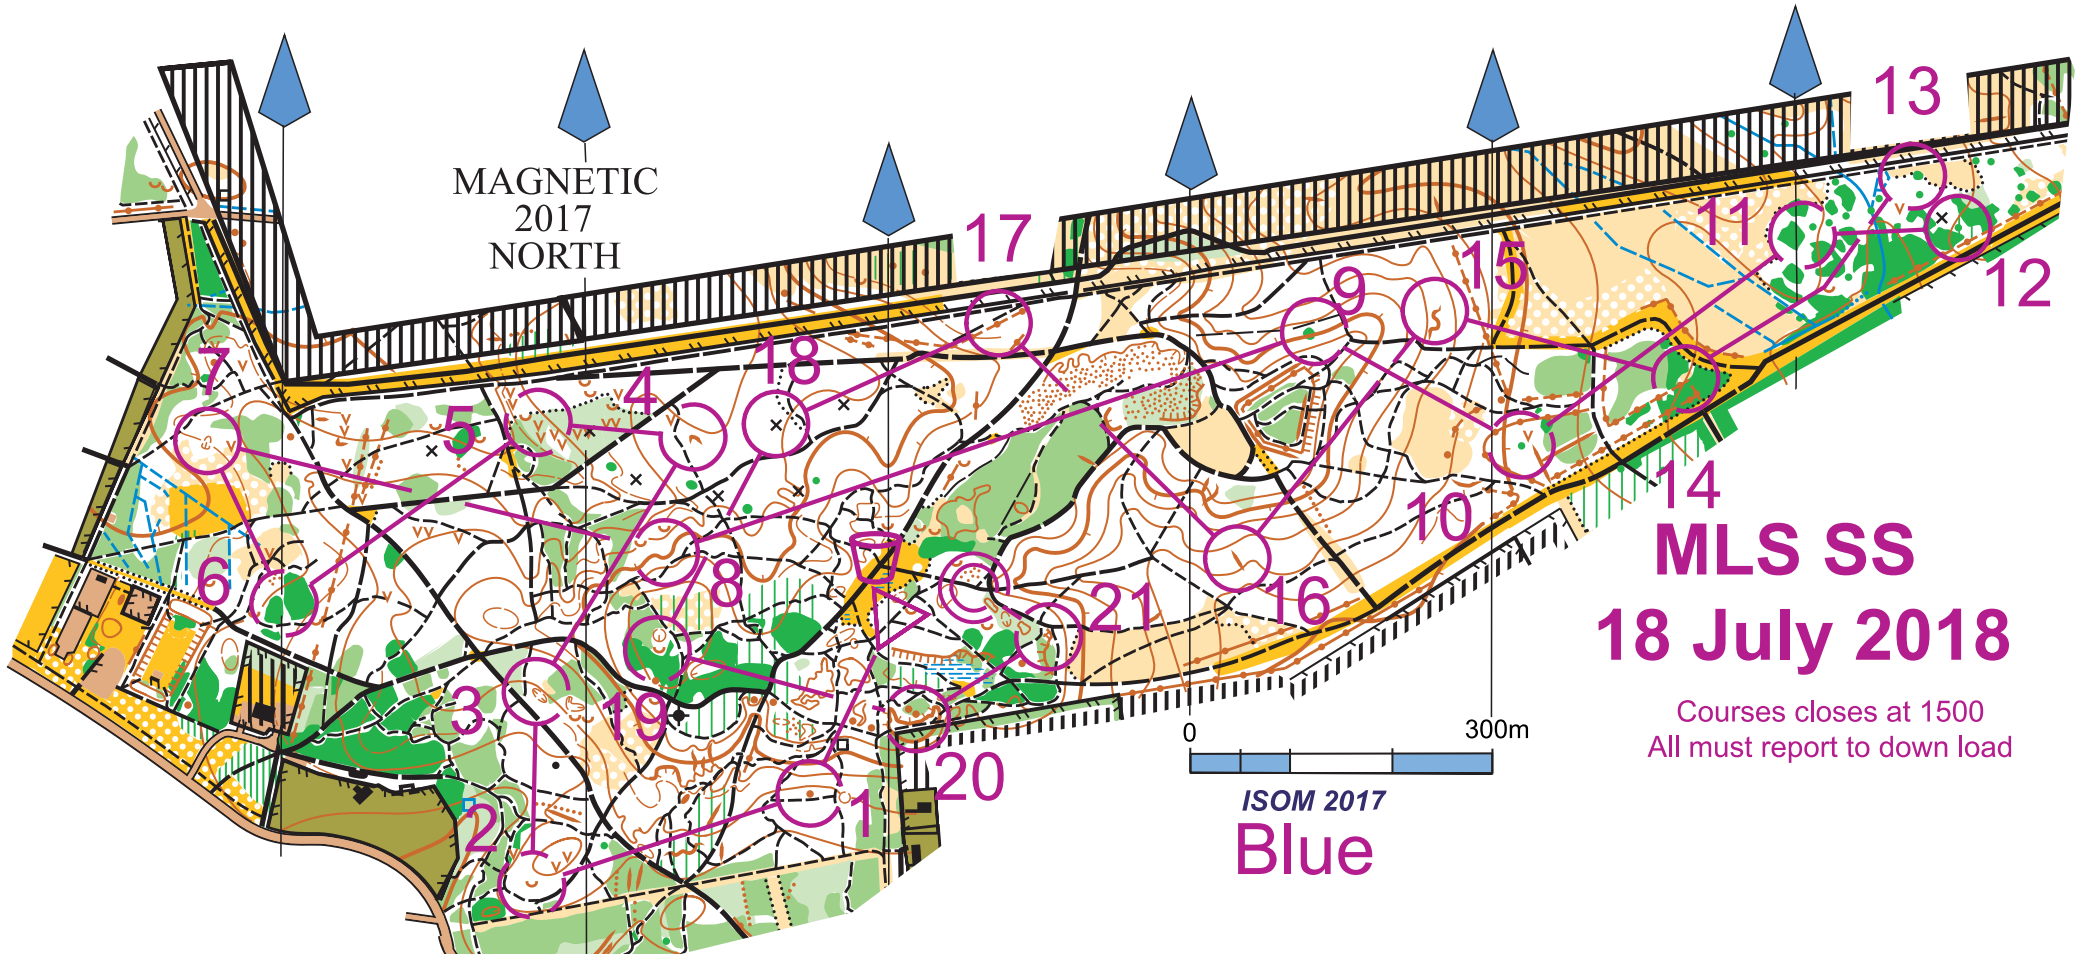

Ash South Scale 1:7,500 5m. contours

MLS SS
18 July 2018

Courses closes at 1500
All must report to down load

Blue	6.0 km	150 m	5	48	↖	∇			11	46	←	⊠			○	17	50	↖	⦚			⊠
▷	/ / \		6	37	⊠	⊠	≡		12	49		⊠			○	18	32	×				○
1	36	•			○				13	44	↑	⊠			○	19	47	∪				
2	52	∪							14	31	⊠	⊠	≡			20	34	∪				⊠
3	41	∪			○				15	33	∧		⊠			21	51	∪				⊠
4	45	∧							16	35	∧					90 m					⊠	