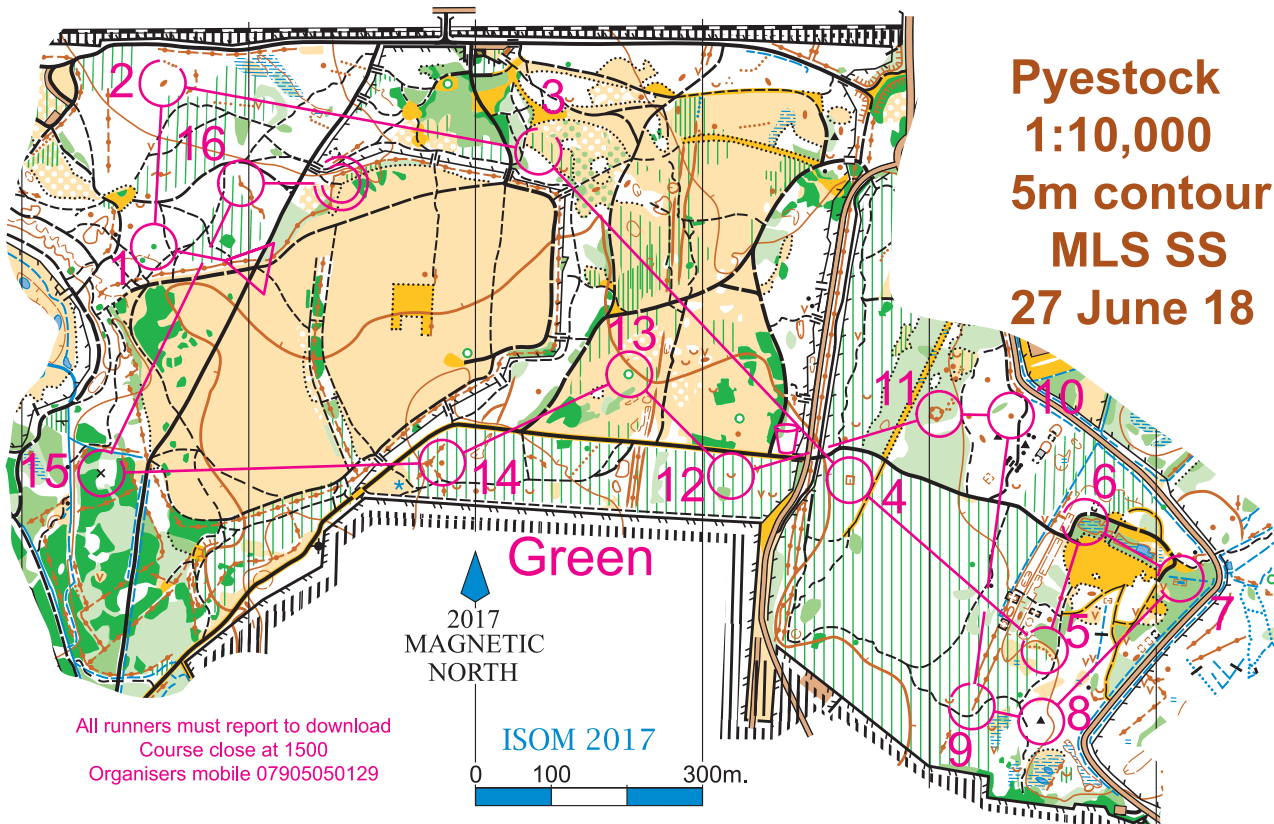

Green	4.7 km	15 m
▷	↙ ↘ ×	
1 79	↗ ↘ ↖	○
2 60	•	○
3 69	⋮	

4 70	○		
5 76	▨		
6 73	○ ▨	○	
7 82	○ ▨	○	
8 90	▲		♀

9 62	+++		○
10 71	•		○
11 63	+++		○
12 87	∪		
13 61	△ ▲		○

14 88	•		○
15 74	×		○
16 84	+++		○

 130 m

Pyestock
1:10,000
5m contour
MLS SS
27 June 18

 2017
 MAGNETIC
 NORTH

ISOM 2017

0 100 300m.

All runners must report to download
 Course close at 1500
 Organisers mobile 07905050129