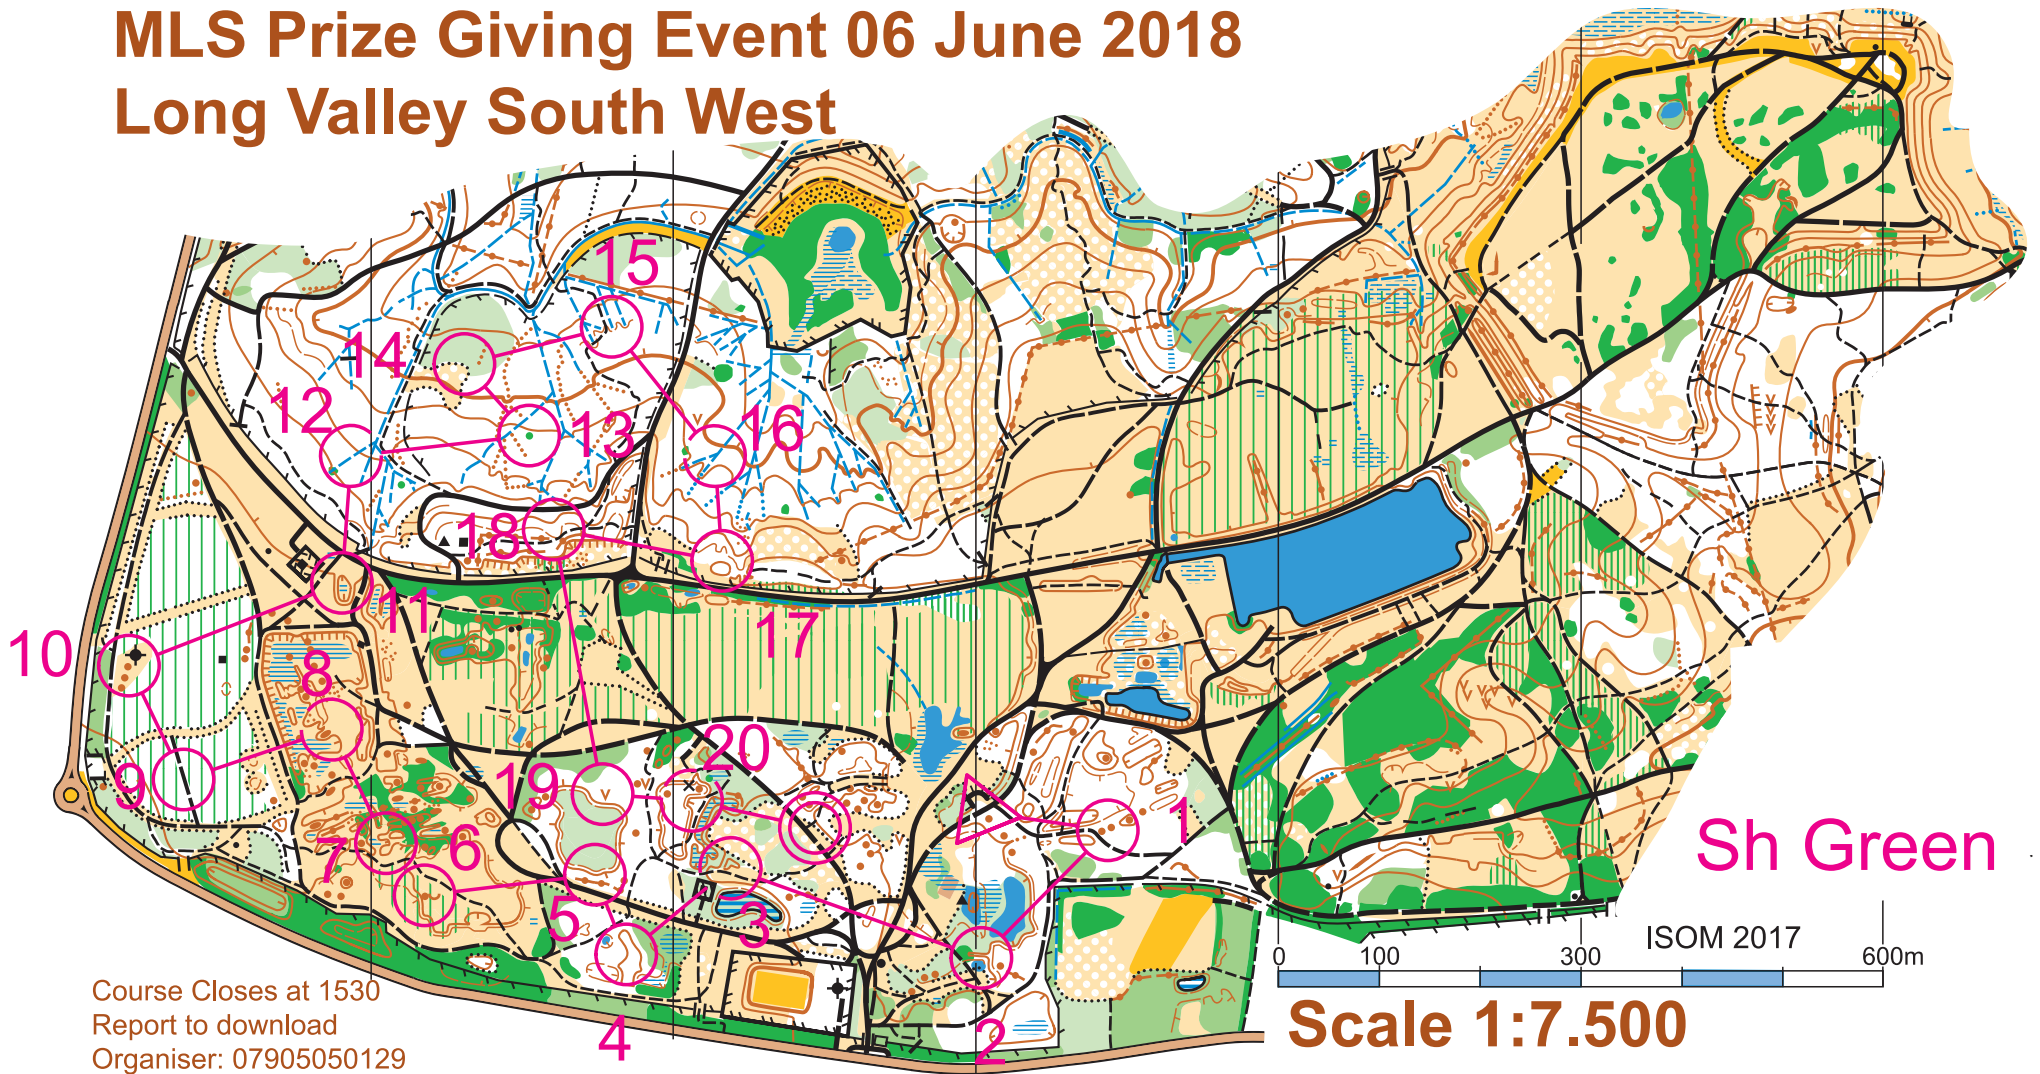

MLS Prize Giving Event 06 June 2018

Long Valley South West

Course Closes at 1530
 Report to download
 Organiser: 07905050129

Sh Green	3.1 km	55 m
▷	/	
1 83 ←	• •	≡
2 85	∩	♀
3 87	○	♀
4 78	○	• ○
5 36	∩	♀
6 33	•	○
7 73	∩	

8 65	•	○
9 74	/	○
10 72 ↗	•	○
11 67	○	○
12 75 ←	2000	
13 82		○
14 80	2000	○
15 81	2000	∩
16 79	2000 2000	∩

17 69	○	○
18 62	∩	
19 71	∩	
20 35	∩	
○		130 m
○		○