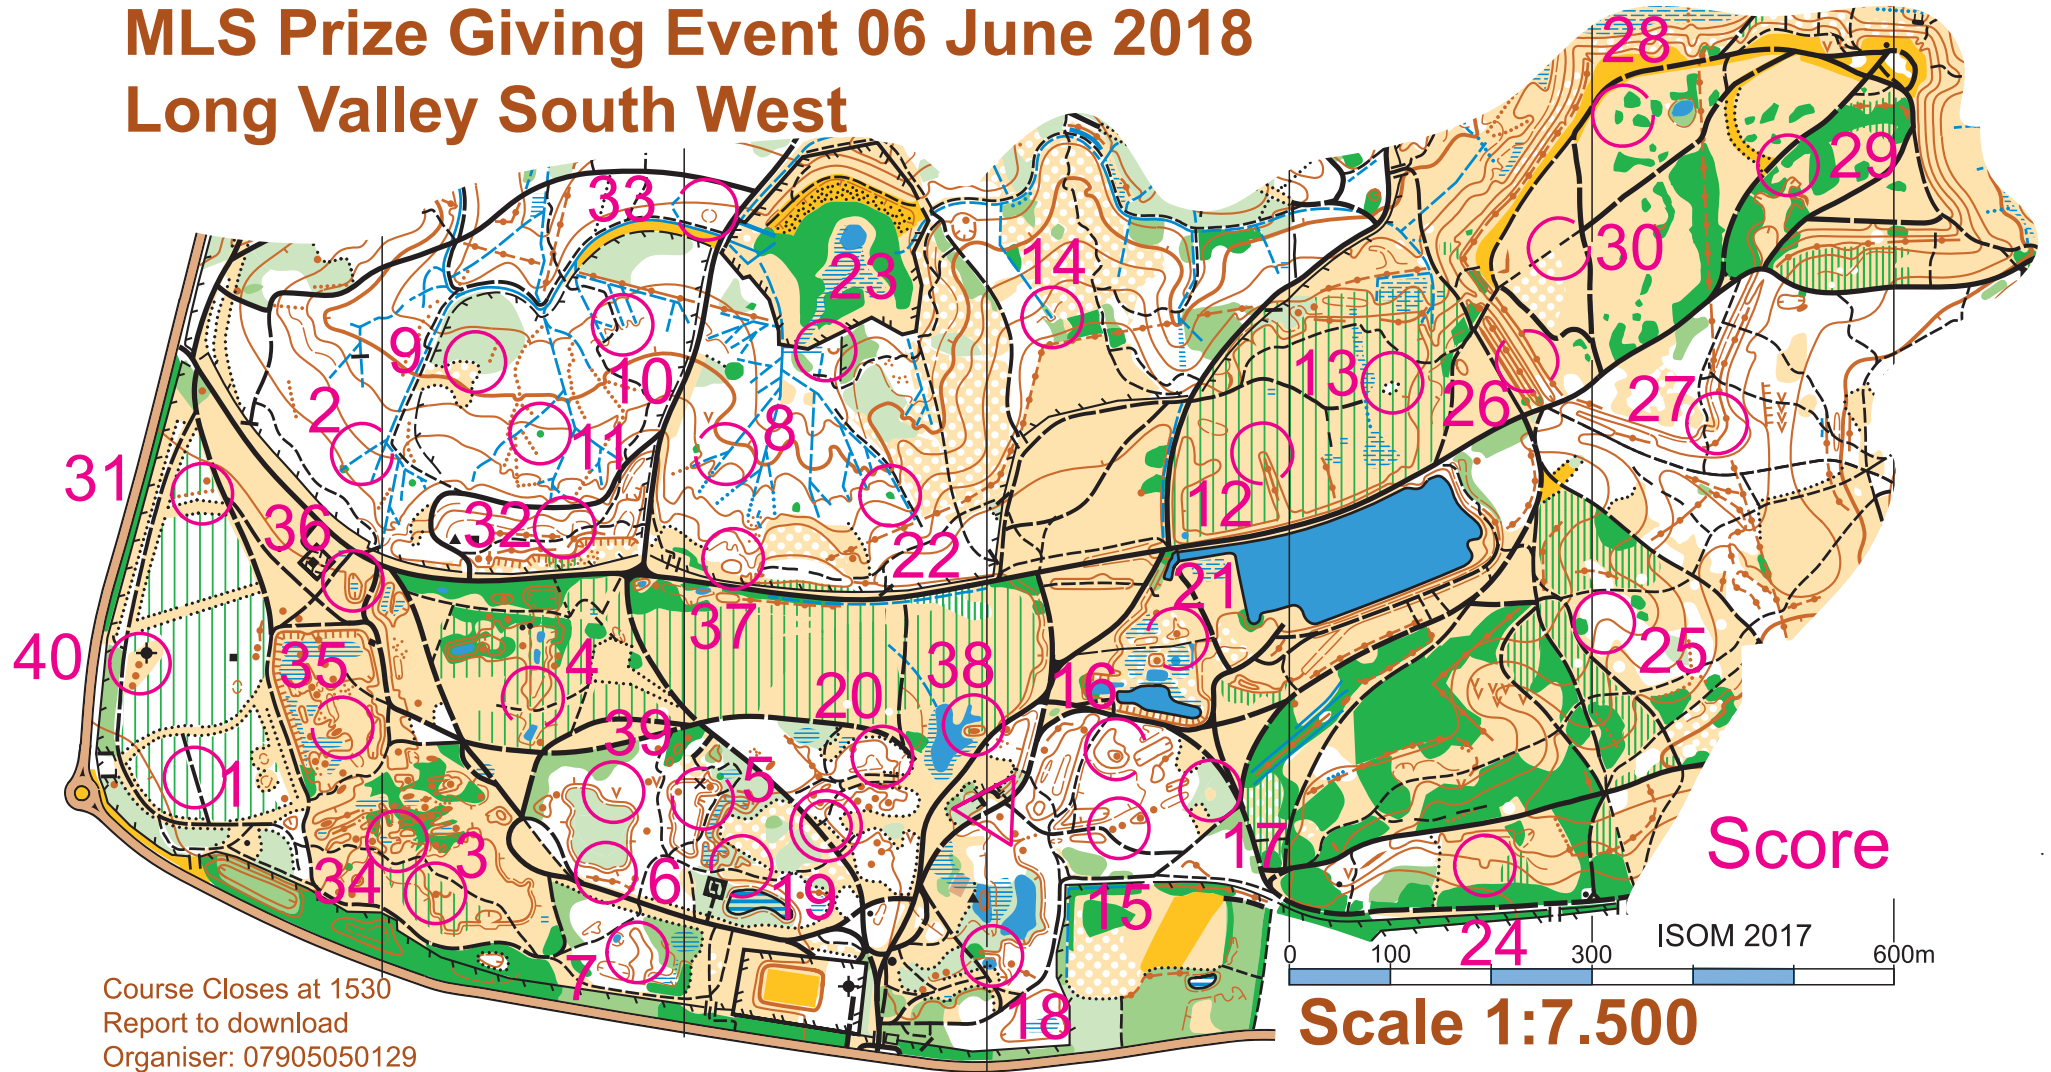

MLS Prize Giving Event 06 June 2018

Long Valley South West

Course Closes at 1530
 Report to download
 Organiser: 07905050129

Scale 1:7.500

Score	14.2 km		
1	74	/	
2	75	←	
3	33	•	○
4	76	∩	
5	35	∩	
6	36	∩	○
7	78	○	○

8	79	∩	∩	∩	
9	80	∩			○
10	81		∩		∩
11	82	∩			○
12	42	∩			○
13	43	∩	∩		○
14	44	∩			
15	83	←	•	•	∩
16	84	○			○

17	47	↑	∩		○
18	85	∩			○
19	87	○			○
20	88	○			○
21	51	○			○
22	90	∩			○
23	92	∩			○
24	93	∩			
25	94	∩			