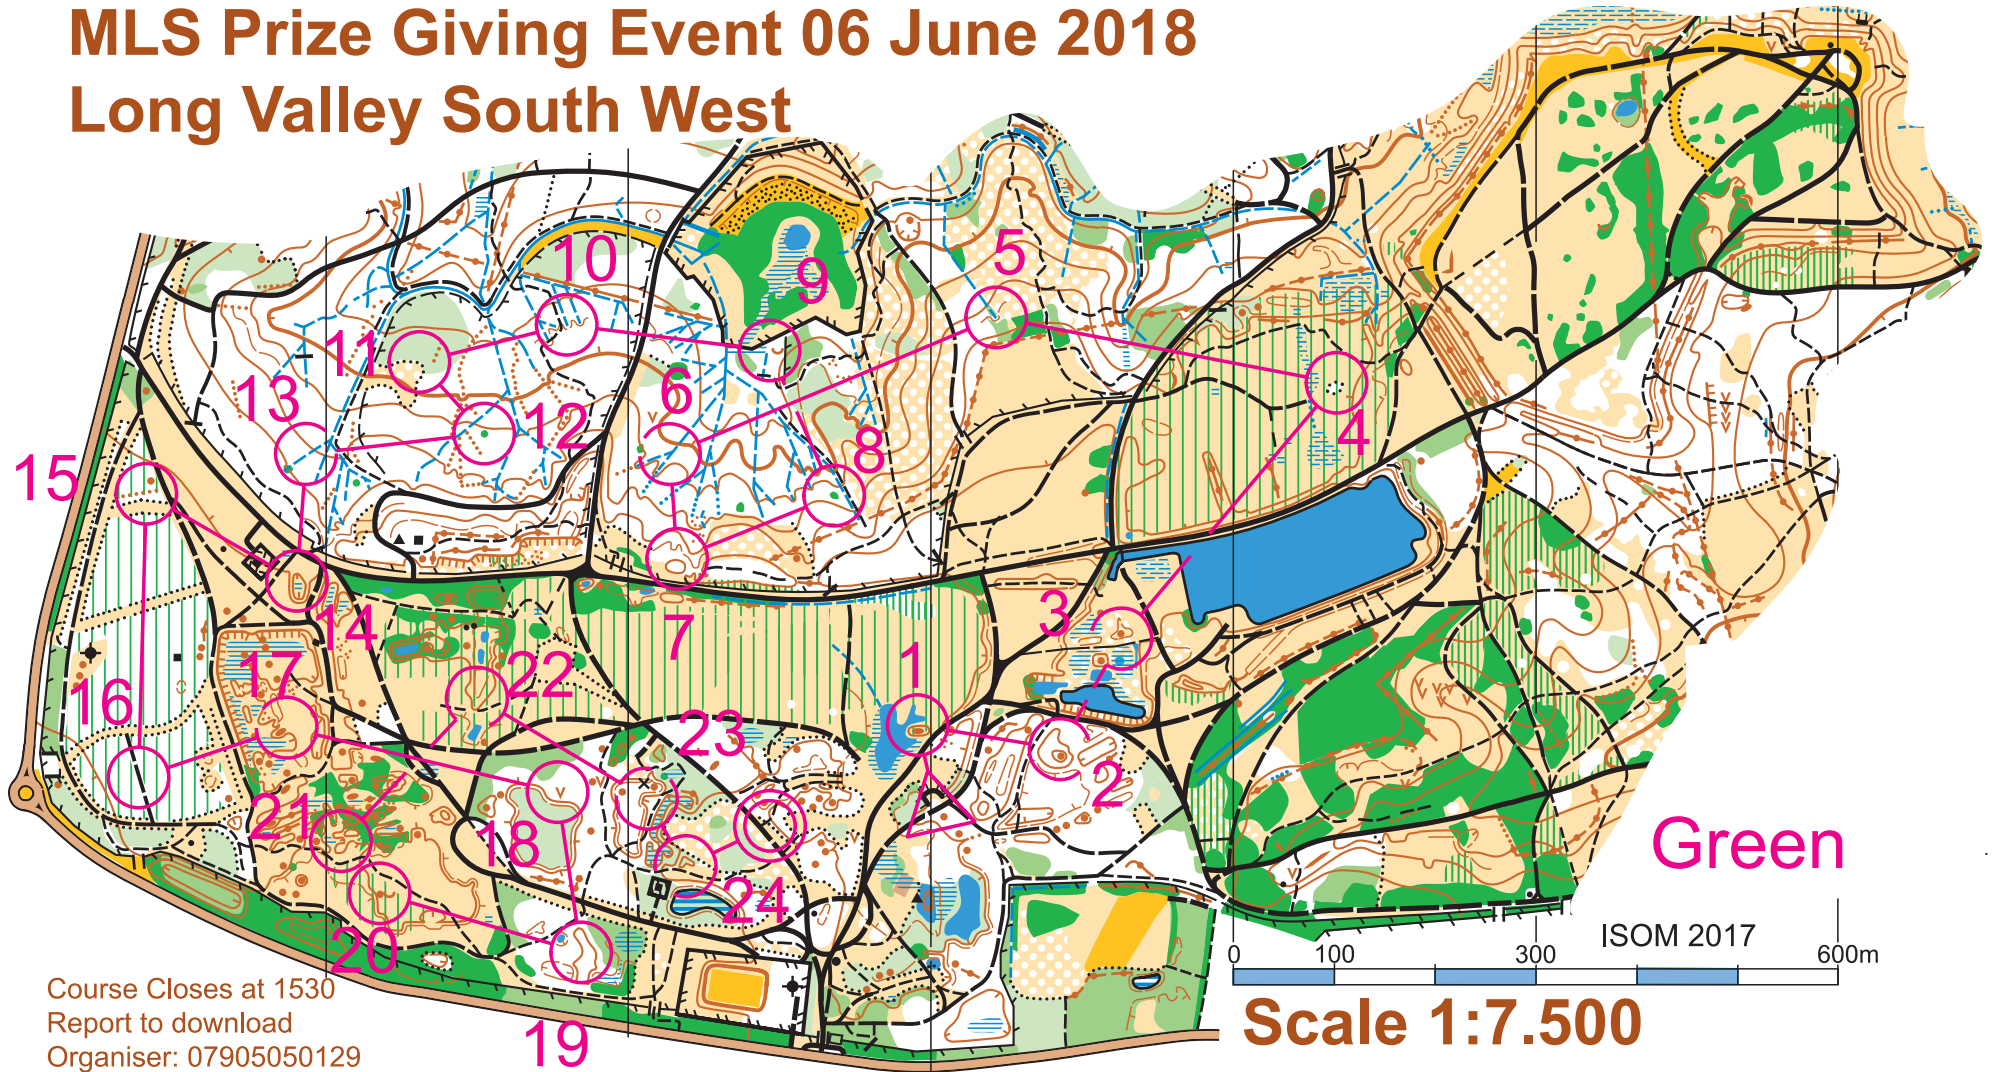

MLS Prize Giving Event 06 June 2018

Long Valley South West

Course Closes at 1530
 Report to download
 Organiser: 07905050129

19

Green	4.4 km	110 m	8	90	⊗	⊙	17	65	•	⊙		
▷	/		9	92	≡	⊙	18	71	∨	⊙		
1	70	○	○	10	81		2022	∨	19	78	○	⊙
2	84	○	○	11	80	⋯		⊙	20	33	•	⊙
3	51	○	⊙	12	82	⊗		⊙	21	73		∩
4	43	⌒	⌒	○	13	75	←	2022	22	76	∩	—
5	44	⋈		14	67	○		⊙	23	35	∩	
6	79	2022	2022	∨	15	61	⊗		24	87	○	⊙
7	69	○	○	16	74	/						

90 m