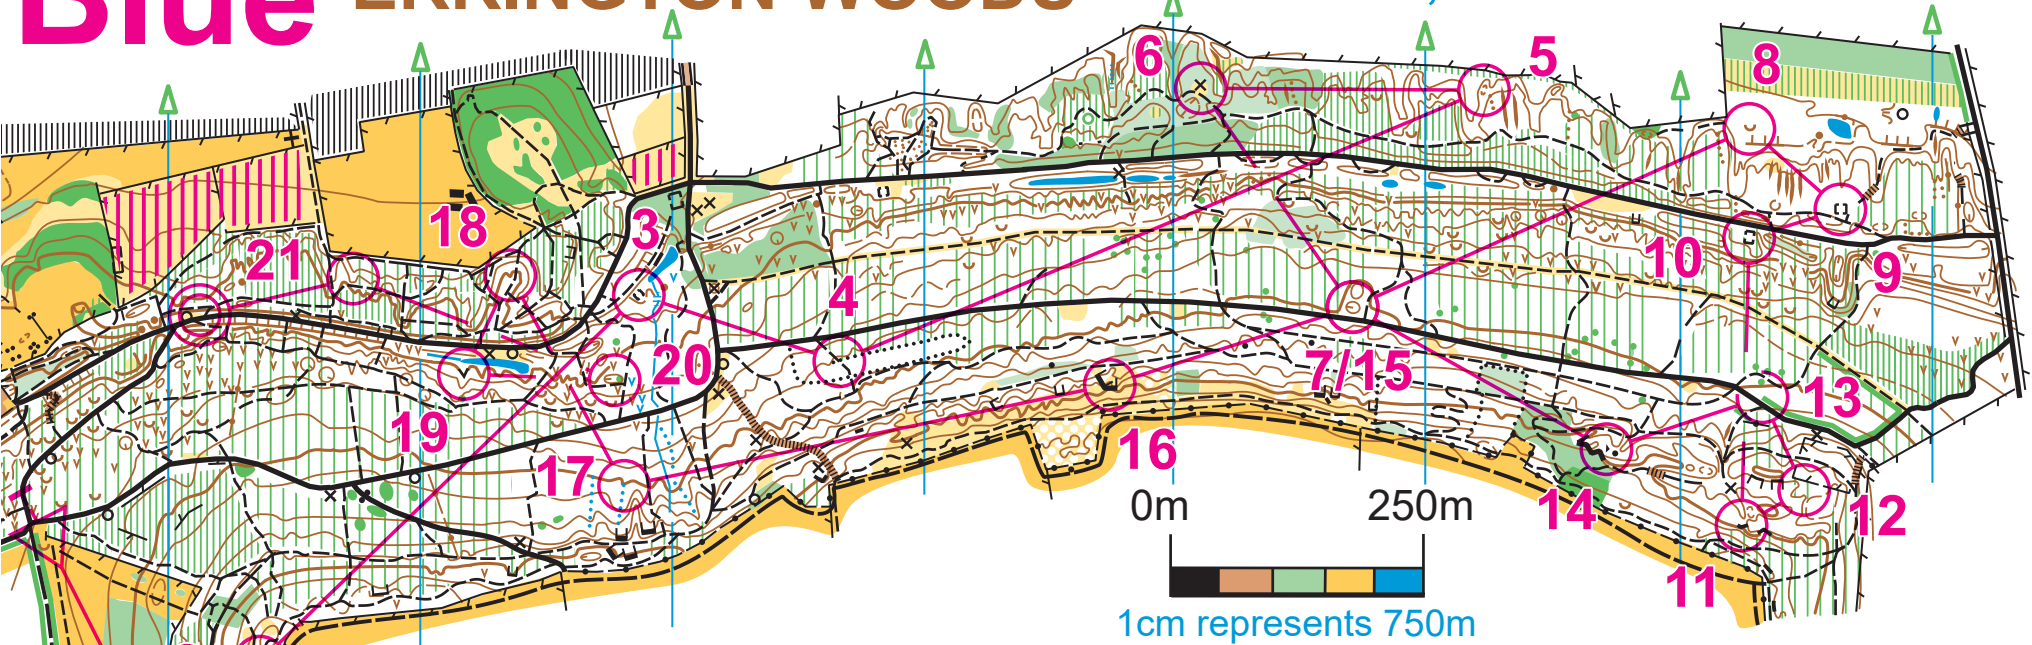

# Blue ERRINGTON WOODS

scale 1:7,500

5m contours

- minor road, car park
  - forest road
  - large path
  - path, narrow ride
  - indistinct path
  - fence, gate, stile
  - ruined fence
  - wall, hedge
  - ruined wall
  - steps
- building, ruin
  - boulders, seat, hide
  - crags
  - streams, ditch, marsh
  - pond, lake, tank
  - contours, formline
  - gullies, earthwall
  - knolls, steep slope
  - depressions, pit, wet pit
- open land
  - rough open land
  - forest: run
  - forest: slow run
  - forest: walk
  - undergrowth
  - vegetation change
  - distinct/indistinct
  - settlement

Errington Woods			
Blue	5.9 km	230 m	
----- 50 m ----->△			
△		↗	⊥
1	145	○	⊙
2	158	∪	

3	141	□	○
4	148	↑	⊙
5	155	○	⊙
6	139	×	○
7	131	⊖	

8	147	∪	
9	134	□	○
10	153	□	○
11	151	←	⊙
12	150	⊥	⊙

13	152	⊙	⊥
14	156	←	⊙
15	131	⊖	
16	149	⊥	⊥
17	144	⊥	∪