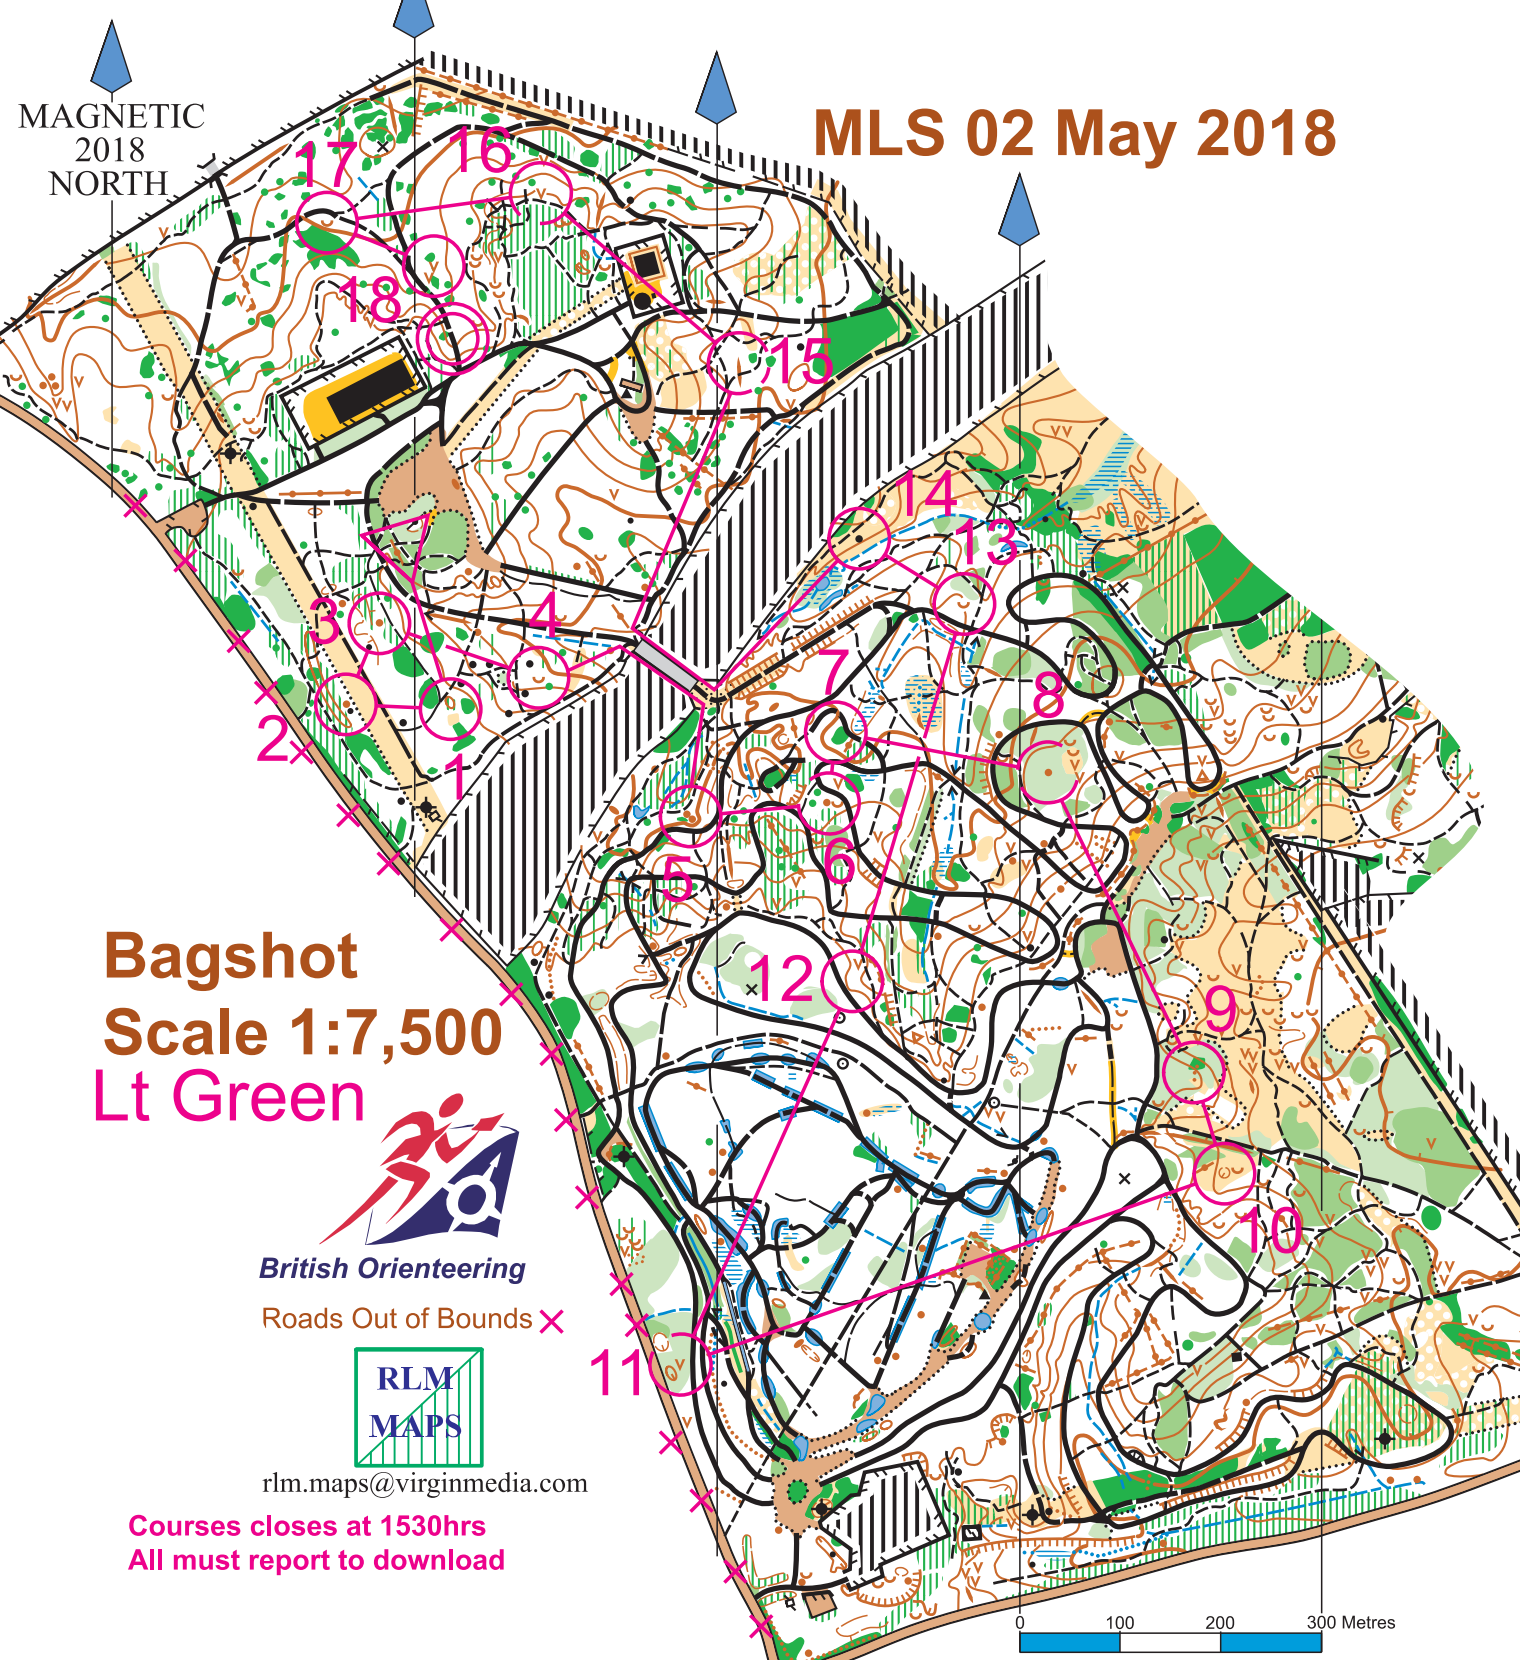

MAGNETIC
2018
NORTH

MLS 02 May 2018

Bagshot
Scale 1:7,500
Lt Green

British Orienteering

Roads Out of Bounds X

rlm.maps@virginmedia.com

Courses closes at 1530hrs
All must report to download

Lt Green	4.5 km	130 m
▷	/ / x	
1 65	○ —	♀
2 63	•	♀
3 62	•	♀
4 61	∪	
Use the Tunnel only		
5 73	• •	≡
6 78	•	○
7 79	⊗	○
8 84	•	♀
9 92	⊘	

10 95	⊖		
11 59	∨		
12 103	∩		
13 83	∪		
14 81	▲	○	
Use the Tunnel only			
15 69	∧	⊥	
16 70	∨		
17 71	∪		
18 72	↑ ∨		
○		70 m	⊗