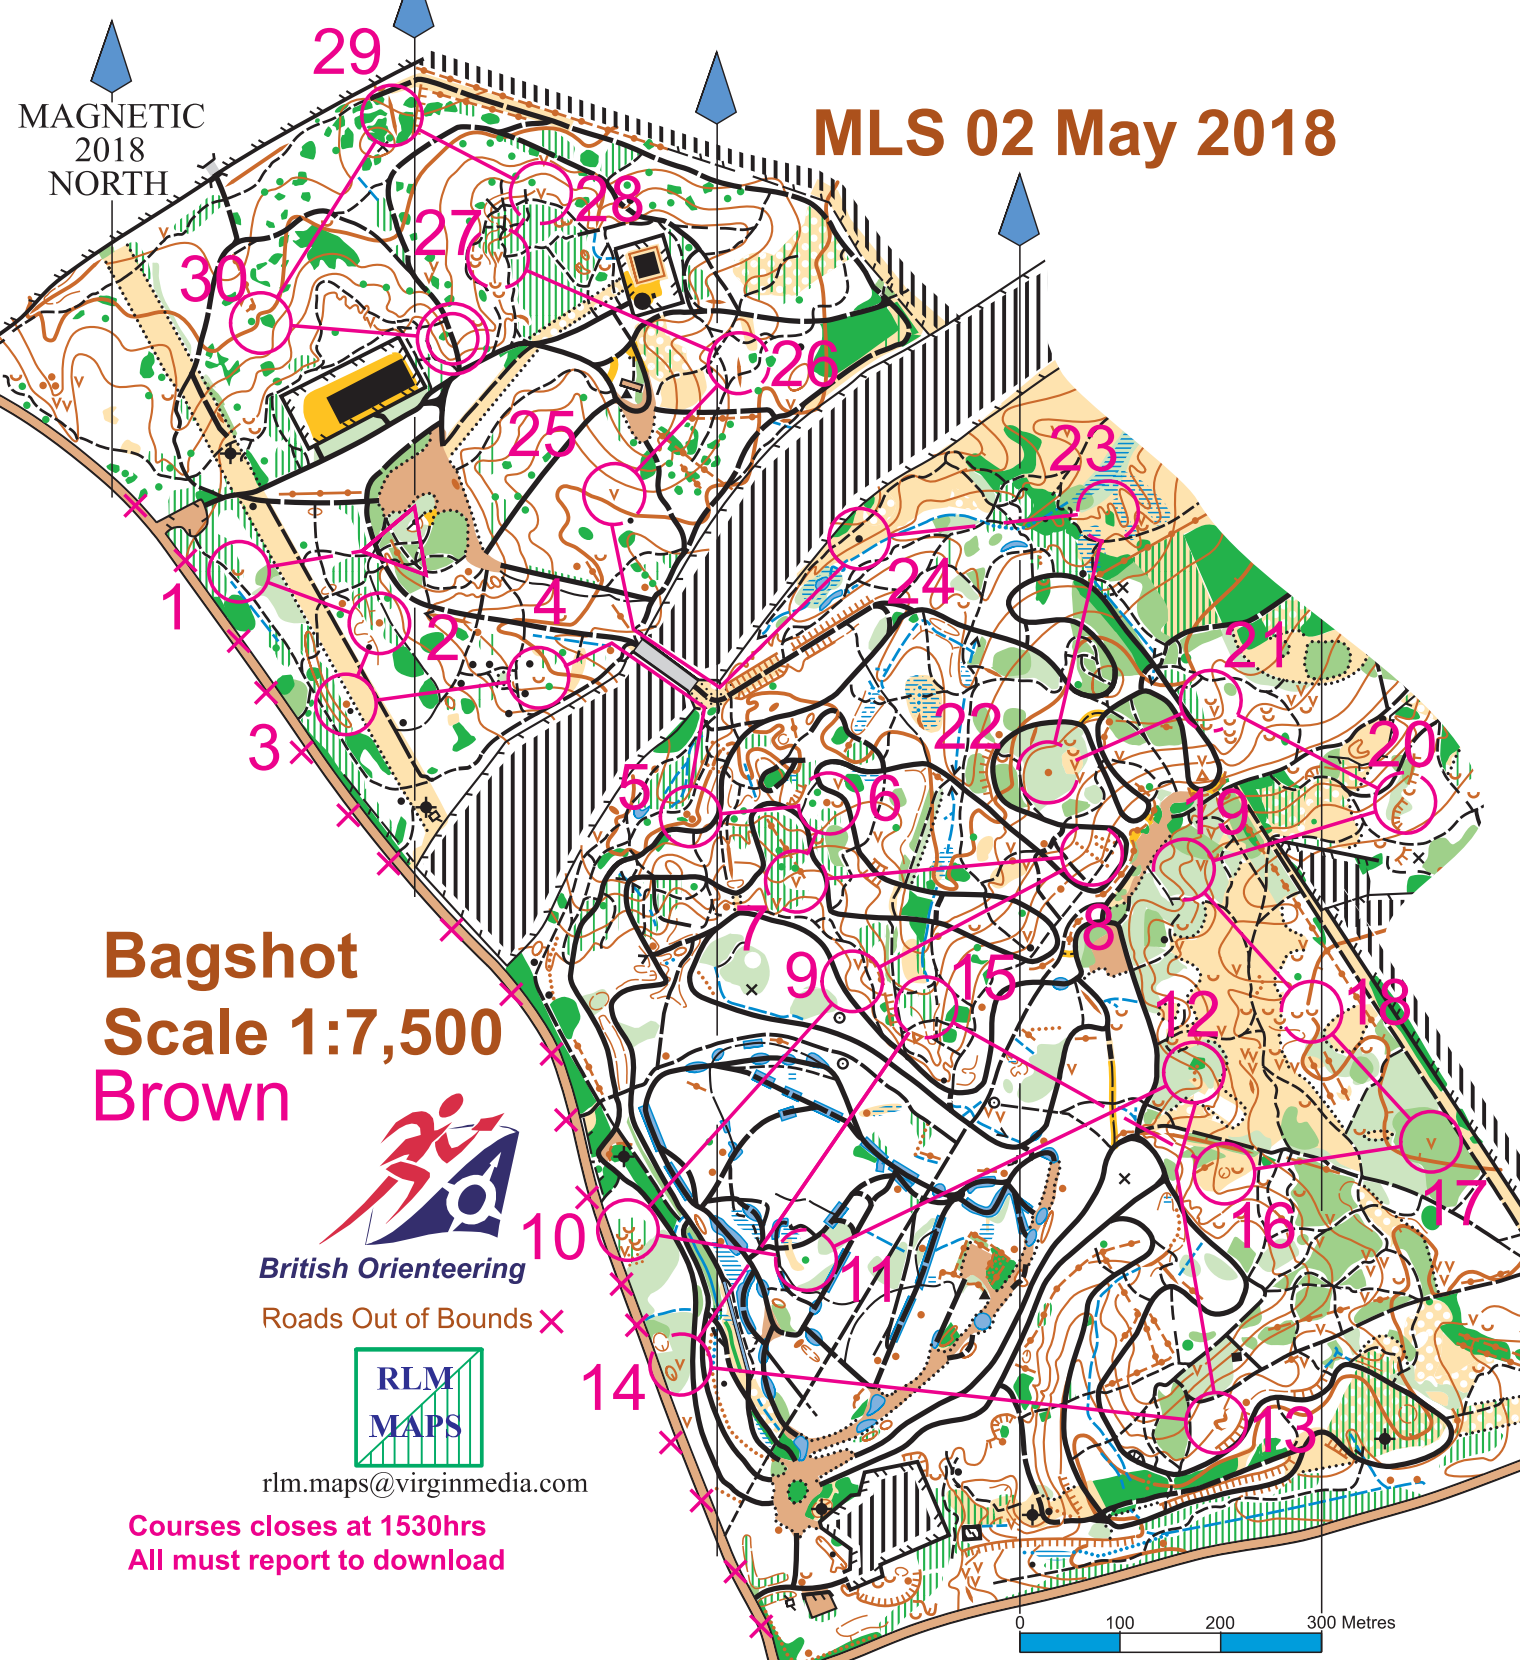

MAGNETIC
2018
NORTH

MLS 02 May 2018

Bagshot
Scale 1:7,500
Brown

British Orienteering

Roads Out of Bounds X

rlm.maps@virginmedia.com

Courses closes at 1530hrs
All must report to download

Brown	7.6 km	250 m
▷	/ / x	
1 60	∪ ∩	
2 62	•	♀
3 63	•	♀
4 61	∪	
Use the Tunnel only		
5 73	• •	≡
6 78	•	○
7 76	∨	
8 36	↙	▨
9 103	∩	

10 101	↑	∪		
11 100	▨		○	
12 92	▨			
13 97	∧		←	
14 59	∨			
15 102	∩			
16 95	⊖			
17 94	∨			
18 93	→	∪		
19 90	∩			
20 87	↓	∩		T
21 85	∪			

22 84	•		♀
23 82	▨	∩	
24 81	▲		○
Use the Tunnel only			
25 67	∨		
26 69	∧		T
27 80	∨		
28 70	∨		
29 74	↓	▨	○
30 75	→	▨	○
○	190 m		○