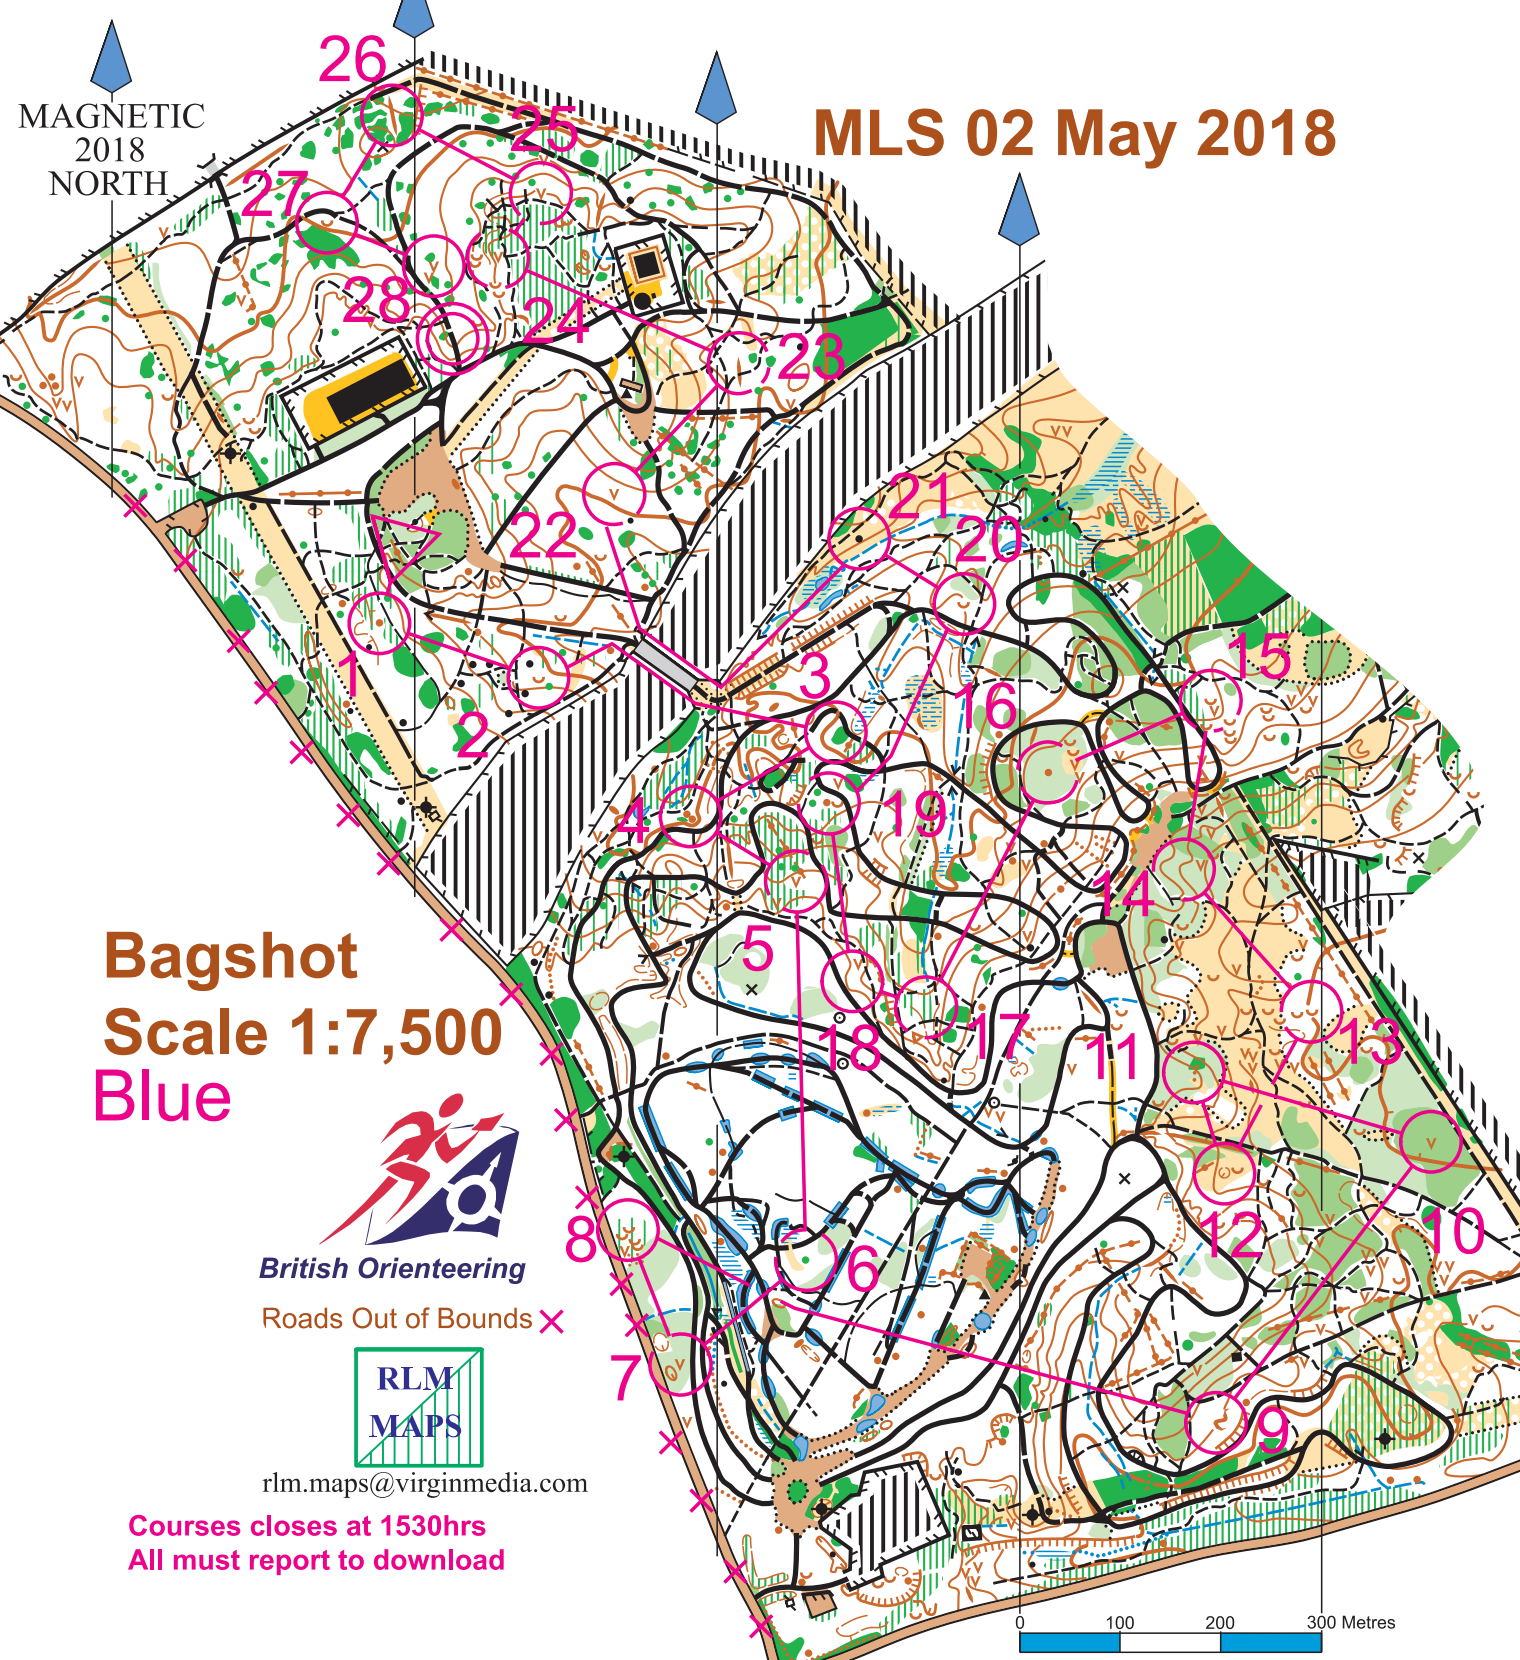

MAGNETIC
2018
NORTH

MLS 02 May 2018

Bagshot
Scale 1:7,500
Blue

British Orienteering

Roads Out of Bounds X

rlm.maps@virginmedia.com

Courses closes at 1530hrs
All must report to download

Blue	6.0 km	180 m
▷	/ / x	
1 62	•	♀
2 61	∪	
Use the Tunnel only		
3 79	⊗	⊙
4 73	• •	≡
5 76	∨	
6 100	⊗	⊙
7 59	∨	
8 101	↑ ∪	
9 97	∧	<

10 94	∨		
11 92	⊗		
12 95	⊙		
13 93	→ ∪		
14 90	∩		
15 85	∪		
16 84	•	♀	
17 102	∩		
18 103	∩		
19 78	•	⊙	
20 83	∪		
21 81	▲	⊙	

Use the Tunnel only				
22 67	∨			
23 69	∧			T
24 80	∨			
25 70	∨			
26 74	∧			
27 71	∪			
28 72	↑ ∨			
⊗		70 m	⊗	