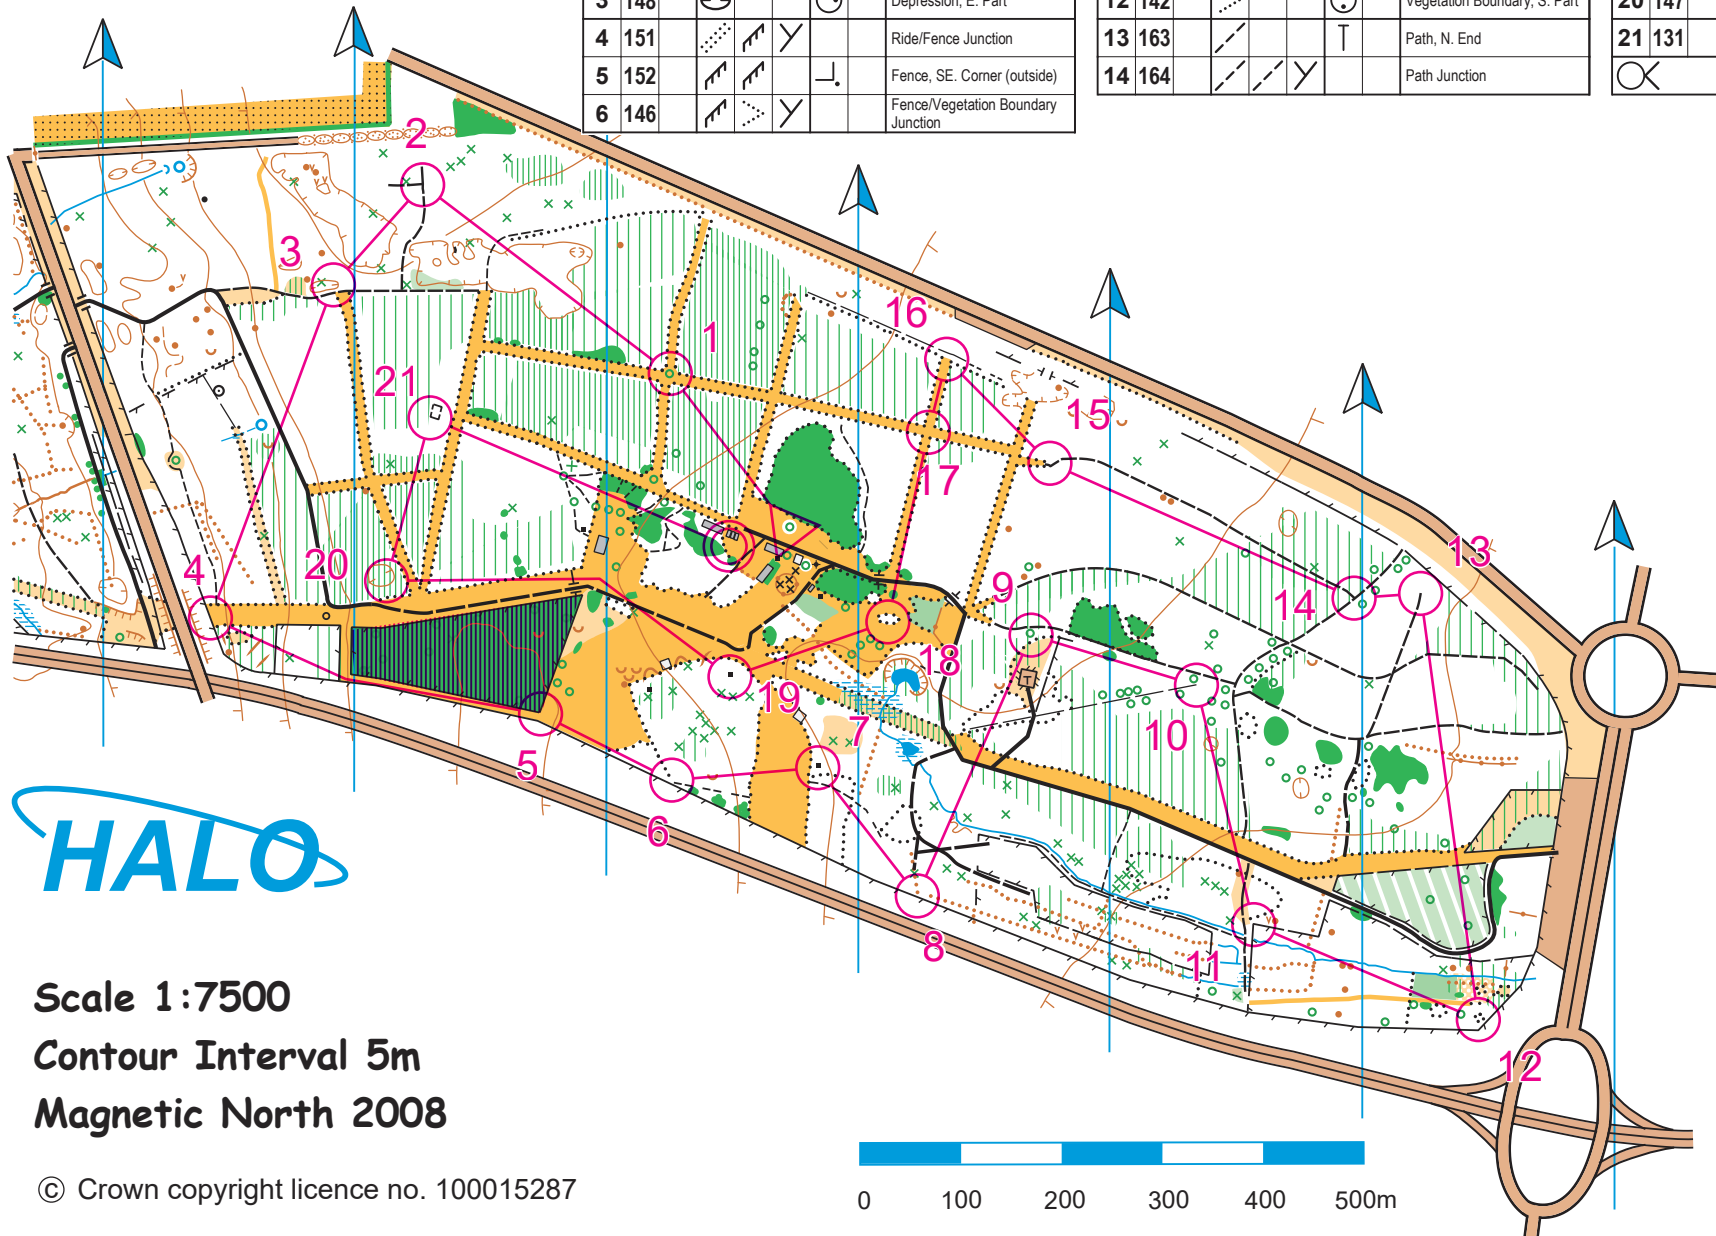

Primrose Hill

Red

Primrose Hill 2018			
Red	5.0 km	20 m	
			Start: Single Tree
1 165	▲		Single Tree
2 160	— / —	Y	Path Junction
3 148	⊖	⊙	Depression, E. Part
4 151	▨	Y	Ride/Fence Junction
5 152	▨	└	Fence, SE. Corner (outside)
6 146	▨	Y	Fence/Vegetation Boundary Junction

7 145	■	└	Building, SW. Corner (outside)
8 161	▨	Y	Fence/Ditch Junction
9 154	▲		Single Tree
10 162	▨	└	Ride, NE. End
11 143	▨	Y	Fence Junction
12 142	▨	⊙	Vegetation Boundary, S. Part
13 163	— / —	└	Path, N. End
14 164	— / —	Y	Path Junction

15 157	▨	Y	Ride/Path Junction
16 166	▨	└	Ride, N. End
17 170	▨	Y	Ride Junction
18 169	▨	⊙	Copse, S. Part
19 138	■	└	Building, SW. Corner (outside)
20 147	⊖	⊙	Depression, SE. Part
21 131	□	└	Ruin, SW. Corner (outside)
○ 320 m			⊗ Navigate 320 m to Finish

Scale 1:7500

Contour Interval 5m

Magnetic North 2008

© Crown copyright licence no. 100015287