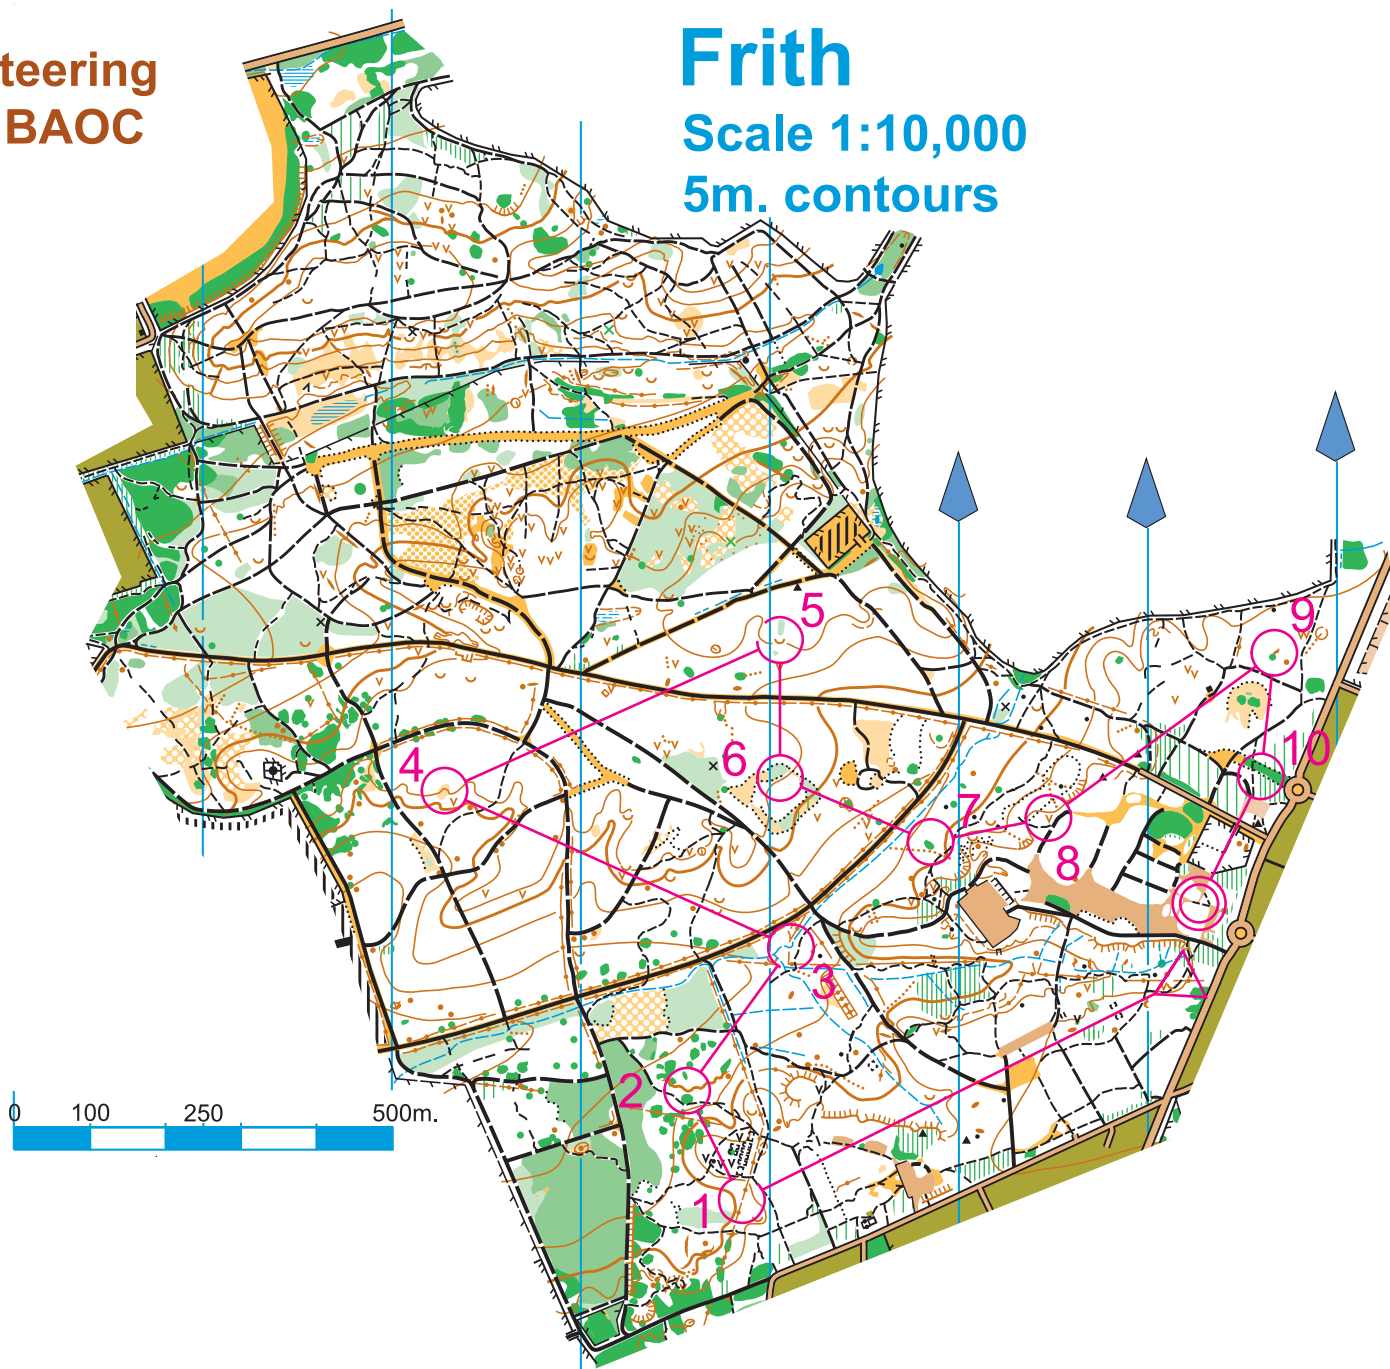

MLS Orienteering  
Hosted by BAOC

Sh Green

# Frith

Scale 1:10,000  
5m. contours

Sh Green	3.3 km	70 m
▷	+++ / ×	
1 39	+++	•○
2 40	∧	
3 48	⊞	<
4 37	∩	
5 47	∪	
6 34	↓ ∴	♀
7 31	⊞	♂
8 43	∇	
9 50	∧	✓
10 51	⊞	○
○ ×		190 m