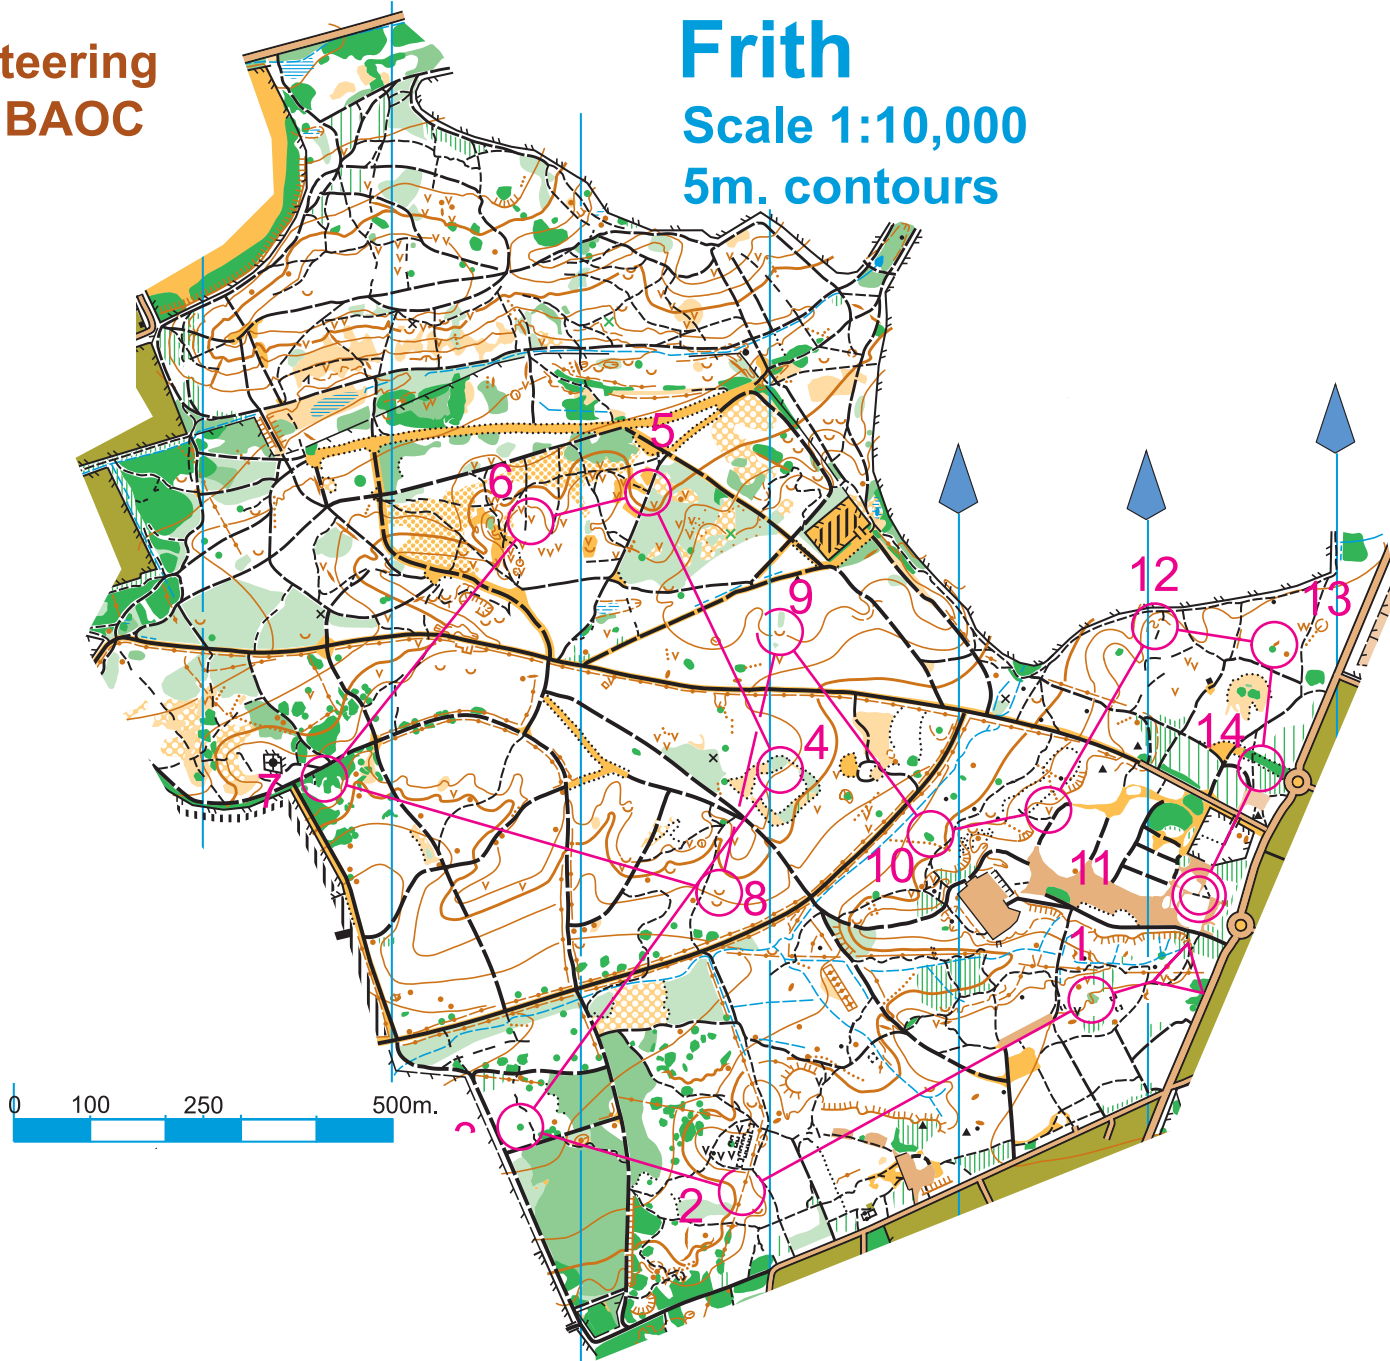

MLS Orienteering
Hosted by BAOC

Lt Green

Frith

Scale 1:10,000
5m. contours

Lt Green		4.7 km	90 m
▷		+++ / ×	
1	36	∩ -	
2	39	+++	•○
3	44	⊗	○
4	34	↓ ∙	♀
5	52	/ / Y	
6	35	↘ ∇	
7	49	⊗	⌒
8	55	↑ ∪	
9	47	∪	
10	31	⊗	♂
11	43	∇	
12	42	∩ -	
13	50	∧	✓
14	51	⊗	○
○		190 m	○