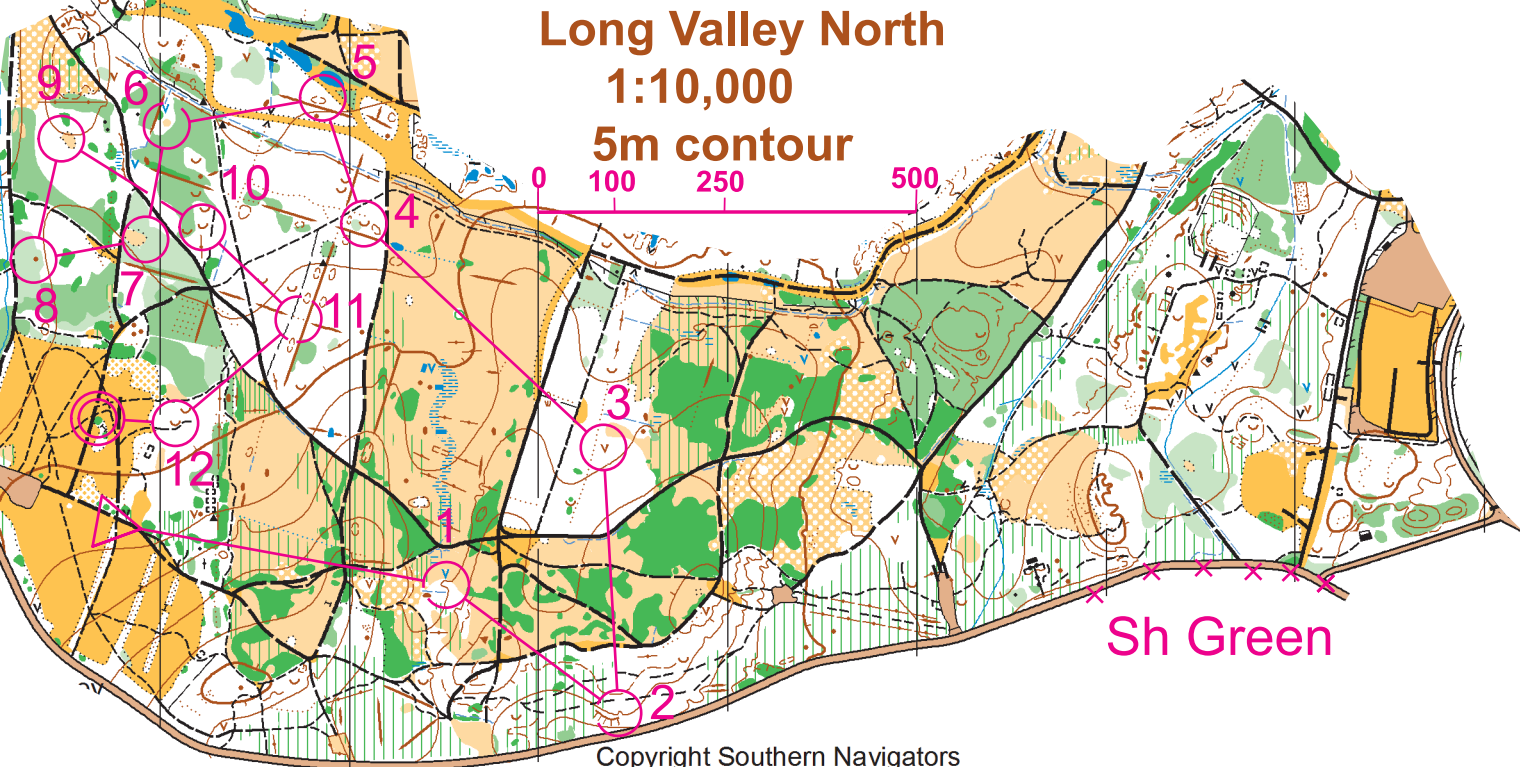

# Long Valley North

1:10,000

5m contour

Copyright Southern Navigators

Sh Green	3.1 km	50 m
1 38		
2 35		
3 46		
4 42		

5 41			
6 44			
7 36			
8 49			
9 48			
10 37			

11 47				
12 45				
		100 m		