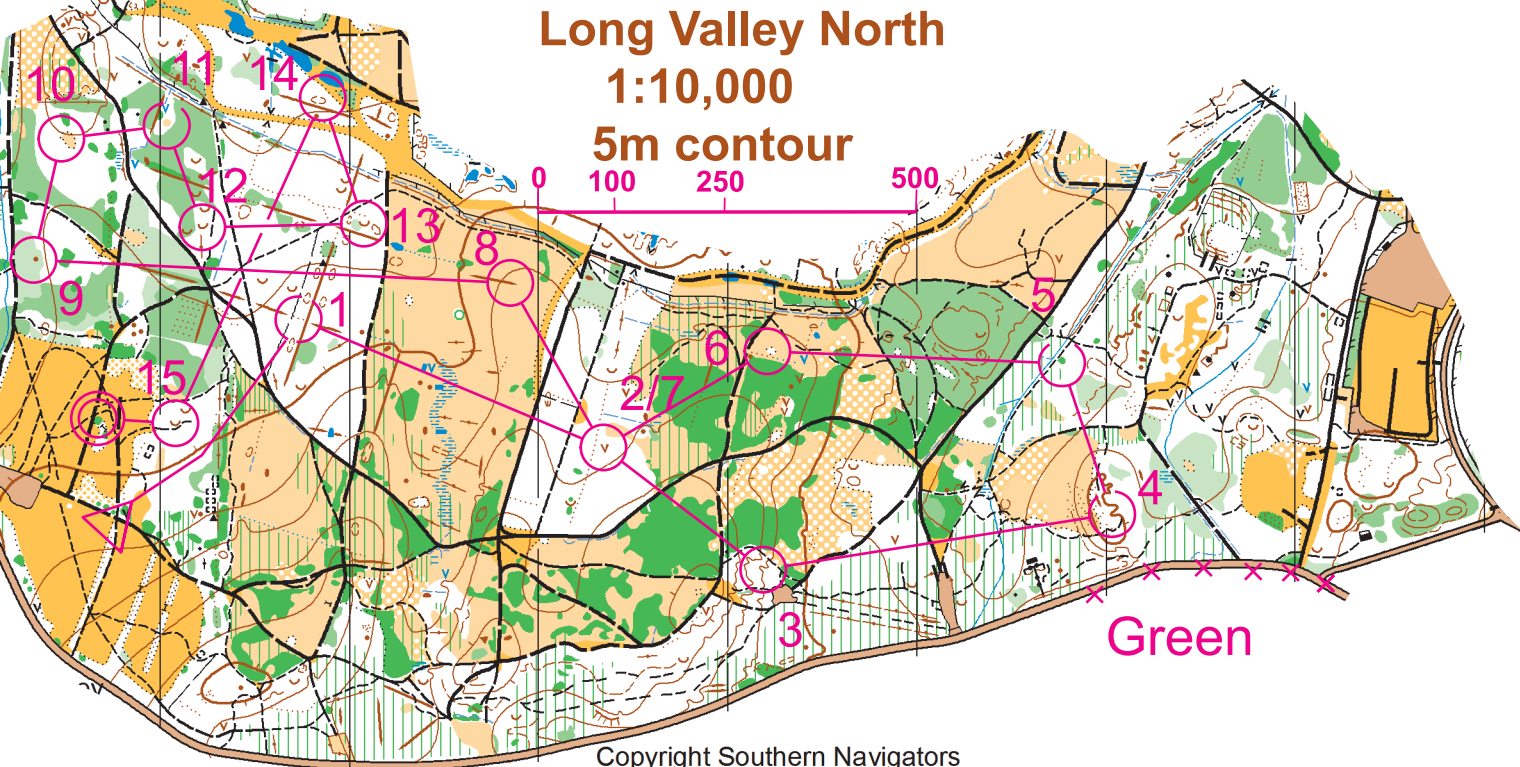

# Long Valley North

1:10,000

5m contour

Copyright Southern Navigators

| Green | 4.7 km | 70 m |
|-------|--------|------|
| ▷     |        |      |
| 1 47  | ▨      |      |
| 2 46  | ∇      |      |
| 3 31  | ∩      |      |
| 4 34  | ∩ -    |      |

|       |   |  |    |
|-------|---|--|----|
| 5 40  | ⊗ |  | ♀  |
| 6 43  | ⊕ |  | •○ |
| 7 46  | ∇ |  |    |
| 8 32  | ∧ |  | —  |
| 9 49  | • |  |    |
| 10 48 | ⊙ |  | ⊙  |

|       |   |       |   |   |
|-------|---|-------|---|---|
| 11 44 | ⊙ |       |   |   |
| 12 37 |   | ∩     |   |   |
| 13 42 |   | ∩     |   |   |
| 14 41 |   | ○     | — | ♂ |
| 15 45 | ↙ | ∩     |   |   |
| ○     |   | 100 m |   |   |
| ⊙     |   |       |   |   |