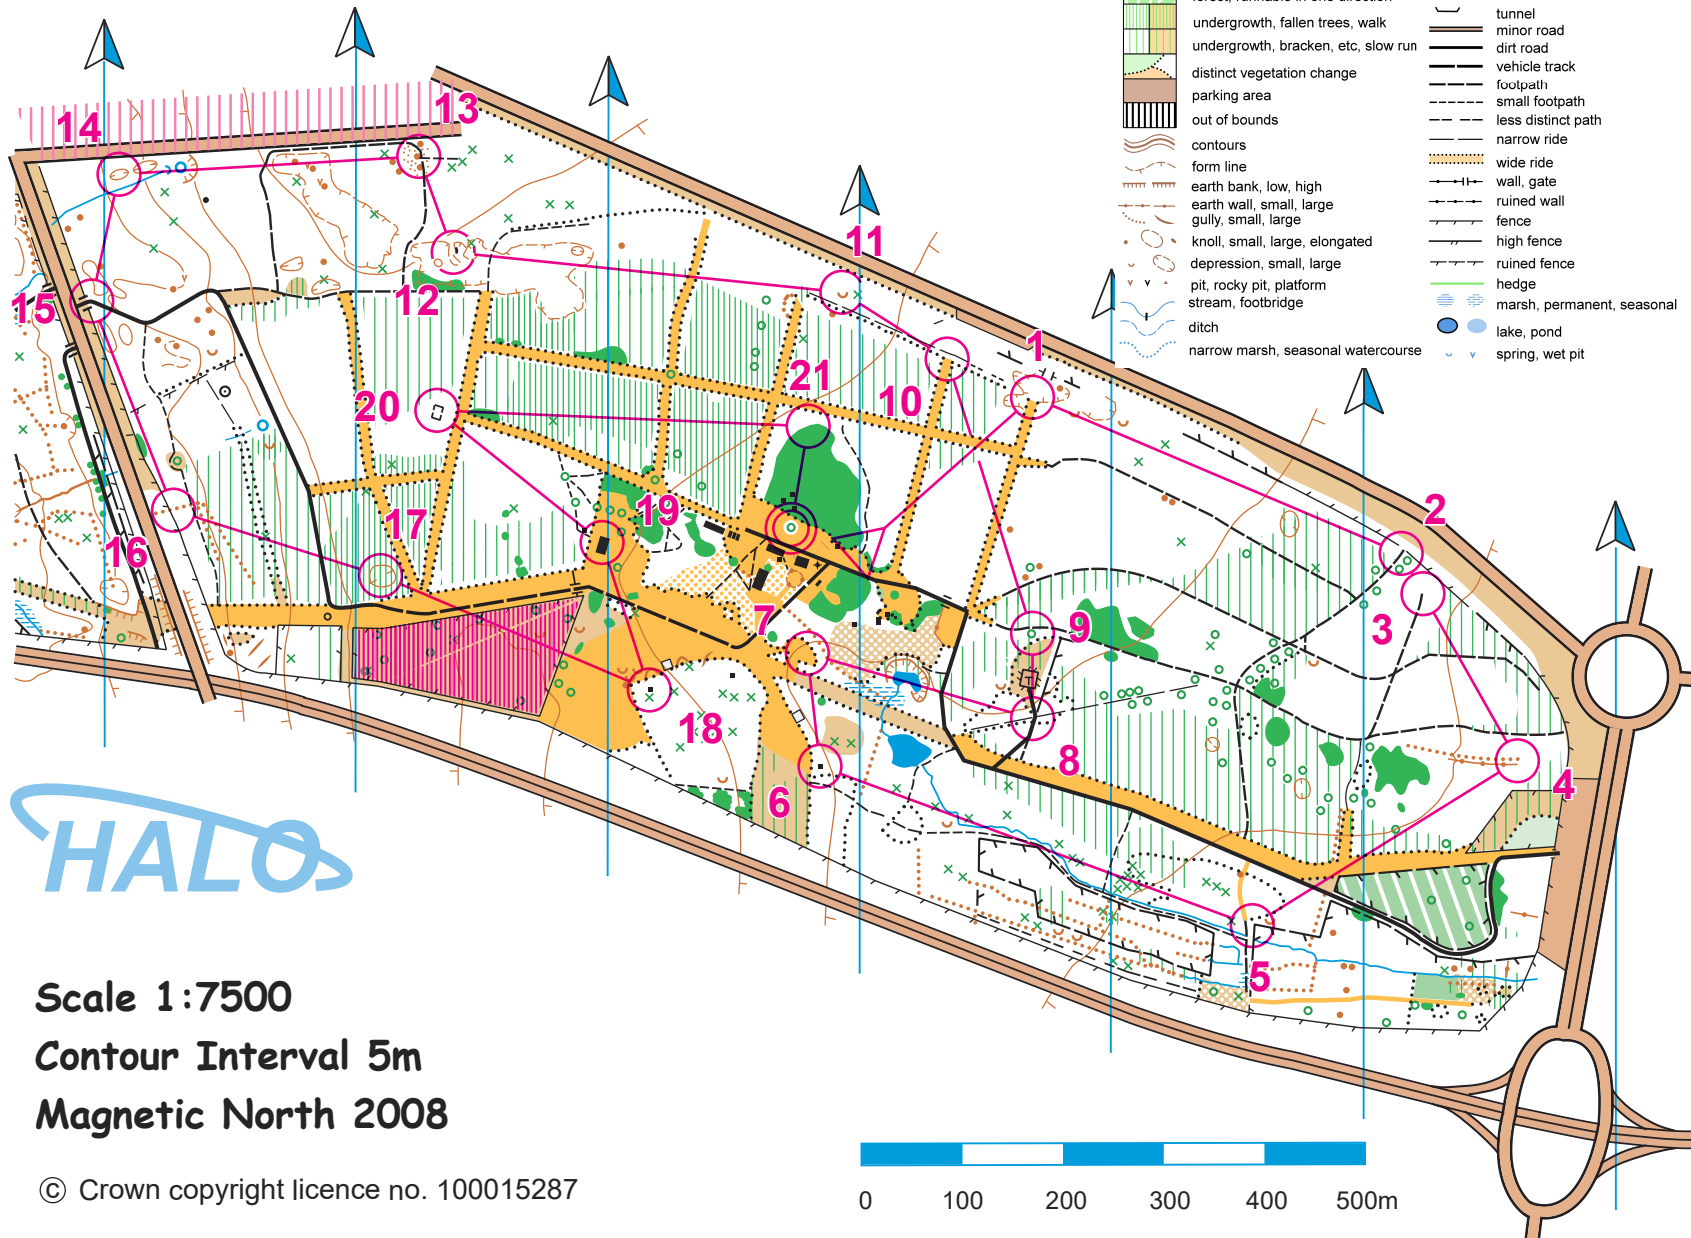

Primrose Hill

Red

You MUST visit the controls in the order shown

MLN Primrose Hill

	Red	4.9 km	50 m
		Start: Path	
1	133	Ride, N. End	
2	127	Path/Fence Junction	
3	104	Path, N. End	
4	106	Earth Wall, E. End	
5	128	Ruined Fence Junction	
6	122	Building	
7	134	Vegetation Boundary	
8	135	Path crossing	
9	129	Single Tree	
10	136	Ride, N. End	
11	101	Small Depression	
12	118	Small Depression, Shallow	
13	140	Knoll	
14	115	Depression	
15	138	Road and Fence	
16	113	Small Gully/Fence Junction	
17	124	Depression	
18	110	Building, NW. Corner (inside)	
19	130	Building, NW. Corner (outside)	
20	117	Ruined Wall	
21	119	Thicket, NW. Side	

Navigate 100 m to Finish

HALO

Scale 1:7500

Contour Interval 5m

Magnetic North 2008

© Crown copyright licence no. 100015287