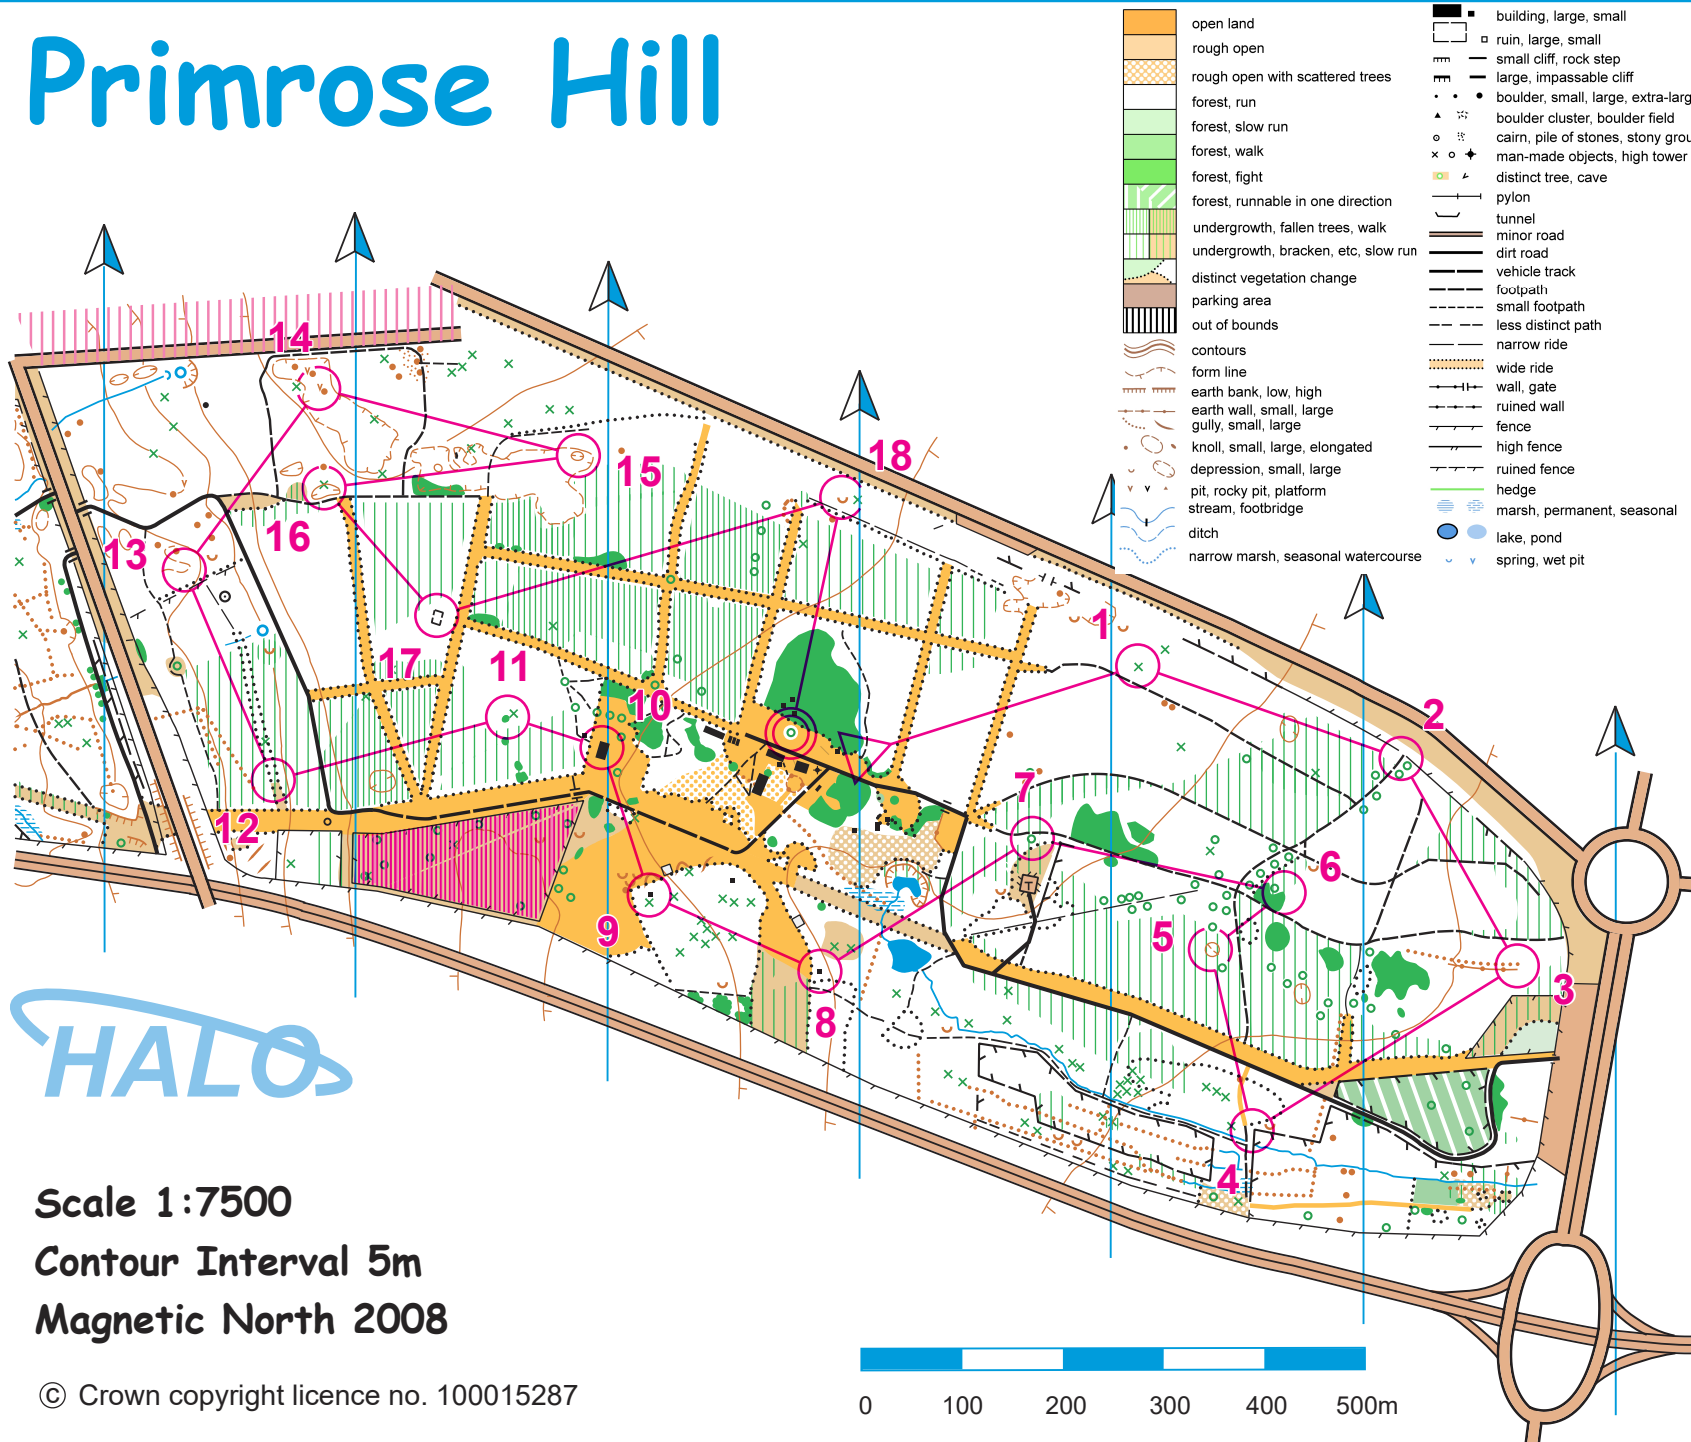

Primrose Hill

Lt Green

MLN Primrose Hill		
Lt Green	4.4 km	45 m
	Start: Path	
1	126	Root Stock
2	127	Path/Fence Junction
3	106	Earth Wall, E. End
4	128	Ruined Fence Junction
5	109	Depression
6	102	Thicket, NE. Edge
7	129	Single Tree
8	122	Building
9	110	Building, NW. Corner (inside)
10	130	Building, NW. Corner (outside)
11	111	Root Stock
12	131	Ride
13	112	Re-entrant, Upper Part
14	114	Pit
15	125	Depression, N. Part
16	132	Depression and Single Tree, E. Part
17	117	Ruined Wall
18	101	Small Depression
Navigate 240 m to Finish		

HALO

Scale 1:7500
 Contour Interval 5m
 Magnetic North 2008

© Crown copyright licence no. 100015287